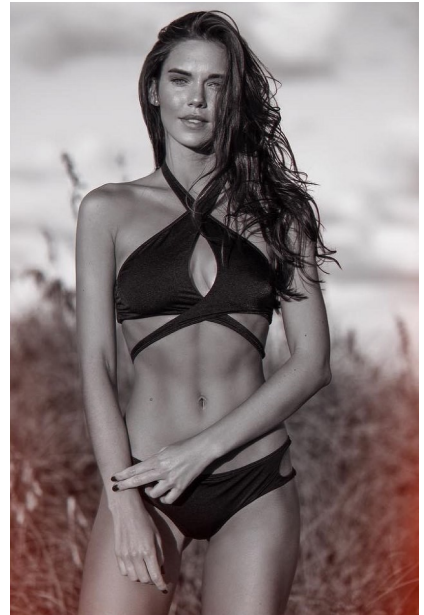

FENTON

MODEL MANAGEMENT

ANNA M

Height: 5'9" Dress: 2-4 US Bust: 34" Waist: 24" Hips: 35" Shoes: 7.5 US Hair: Brown Eyes: Green