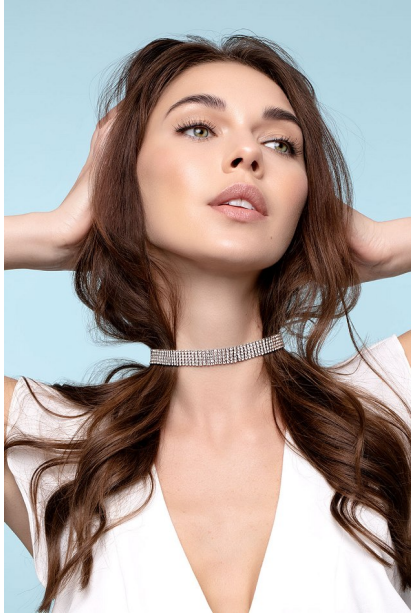

## ANNA M

Height: 5'9" Dress: 2-4 US Bust: 34" Waist: 24" Hips: 35" Shoes: 7.5 US Hair: Brown Eyes: Green

*FENTON*  
*MODEL MANAGEMENT*

*ANNA M*

Height: 5'9" Dress: 2-4 US Bust: 34" Waist: 24" Hips: 35" Shoes: 7.5 US Hair: Brown Eyes: Green