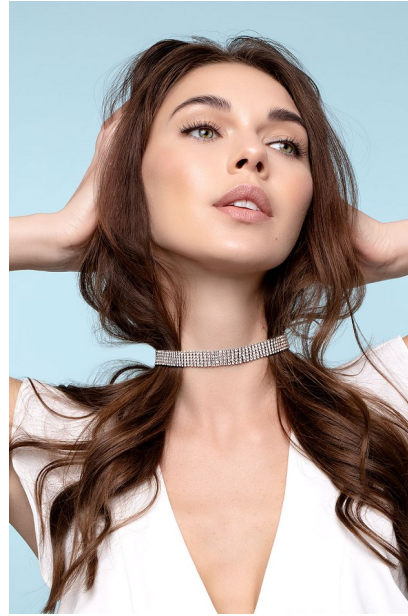

FENTON

MODEL MANAGEMENT

ANNA M

Height: 5'9" Dress: 2-4 US Bust: 34" Waist: 24" Hips: 35" Shoes: 7.5 US Hair: Brown Eyes: Green

FENTON

MODEL MANAGEMENT

ANNA M

Height: 5'9" Dress: 2-4 US Bust: 34" Waist: 24" Hips: 35" Shoes: 7.5 US Hair: Brown Eyes: Green