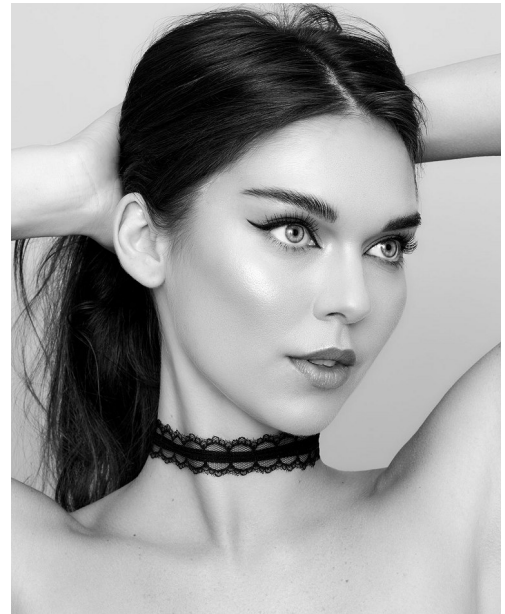

FENTON

MODEL MANAGEMENT

ANNA M

Height: 5'9" Dress: 2-4 US Bust: 34" Waist: 24" Hips: 35" Shoes: 7.5 US Hair: Brown Eyes: Green