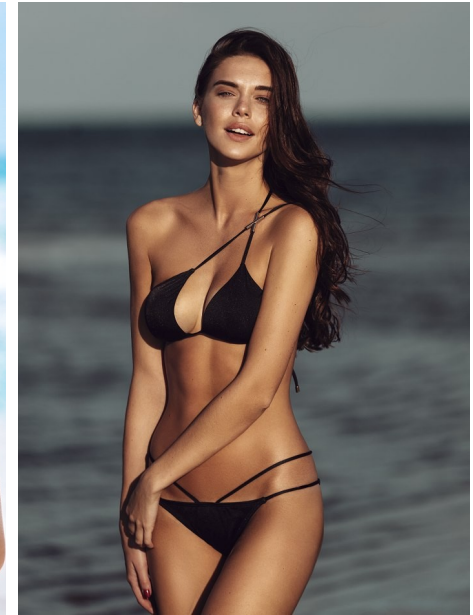

FENTON

MODEL MANAGEMENT

ANNA M

Height: 5'9" Dress: 2-4 US Bust: 34" Waist: 24" Hips: 35" Shoes: 7.5 US Hair: Brown Eyes: Green