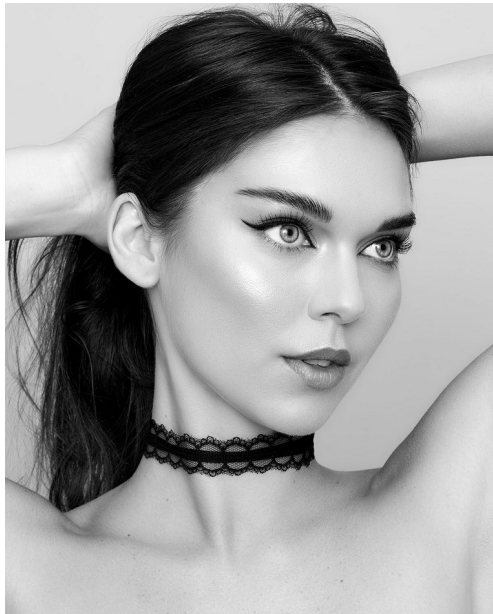

FENTON

MODEL MANAGEMENT

ANNA M

Height: 5'9" Dress: 2-4 US Bust: 34" Waist: 24" Hips: 35" Shoes: 7.5 US Hair: Brown Eyes: Green

FENTON

MODEL MANAGEMENT

ANNA M

Height: 5'9" Dress: 2-4 US Bust: 34" Waist: 24" Hips: 35" Shoes: 7.5 US Hair: Brown Eyes: Green