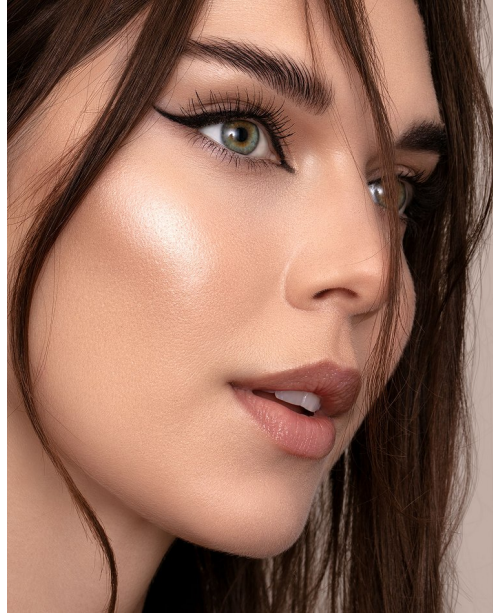

## ANNA M

Height: 5'9" Dress: 2-4 US Bust: 34" Waist: 24" Hips: 35" Shoes: 7.5 US Hair: Brown Eyes: Green

*FENTON*  
*MODEL MANAGEMENT*

*ANNA M*

Height: 5'9" Dress: 2-4 US Bust: 34" Waist: 24" Hips: 35" Shoes: 7.5 US Hair: Brown Eyes: Green