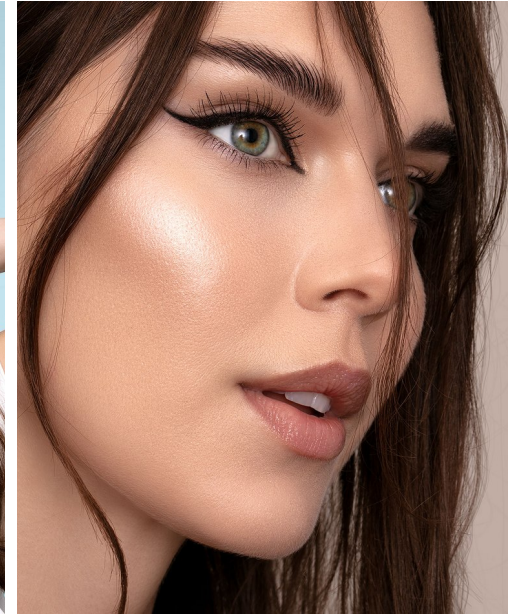

FENTON

MODEL MANAGEMENT

ANNA M

Height: 5'9" Dress: 2-4 US Bust: 34" Waist: 24" Hips: 35" Shoes: 7.5 US Hair: Brown Eyes: Green

FENTON

MODEL MANAGEMENT

ANNA M

Height: 5'9" Dress: 2-4 US Bust: 34" Waist: 24" Hips: 35" Shoes: 7.5 US Hair: Brown Eyes: Green