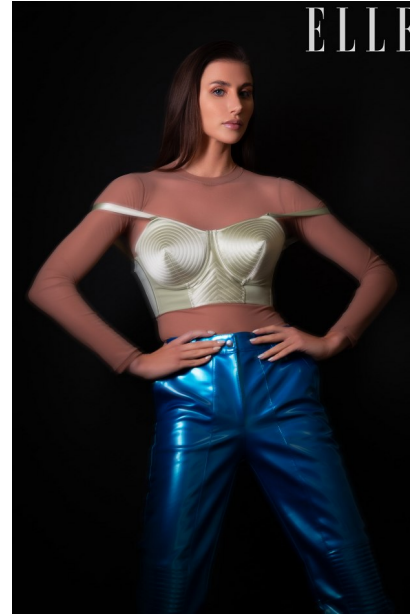

FENTON

MODEL MANAGEMENT

ALEXA G

Height: 5'10" Dress: 2-4 US Bust: 33.5" Waist: 24" Hips: 35" Shoes: 8 US Hair: Brown Eyes: Blue/Green

FENTON

MODEL MANAGEMENT

ALEXA G

Height: 5'10" Dress: 2-4 US Bust: 33.5" Waist: 24" Hips: 35" Shoes: 8 US Hair: Brown Eyes: Blue/Green