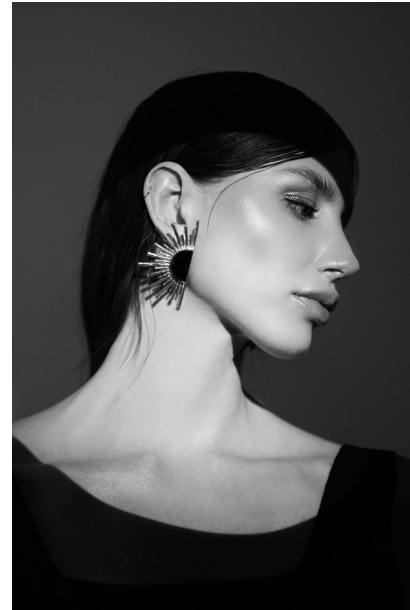

FENTON

MODEL MANAGEMENT

ALEXA G

Height: 5'10" Dress: 2-4 US Bust: 33.5" Waist: 24" Hips: 35" Shoes: 8 US Hair: Brown Eyes: Blue/Green

FENTON

MODEL MANAGEMENT

ALEXA G

Height: 5'10" Dress: 2-4 US Bust: 33.5" Waist: 24" Hips: 35" Shoes: 8 US Hair: Brown Eyes: Blue/Green