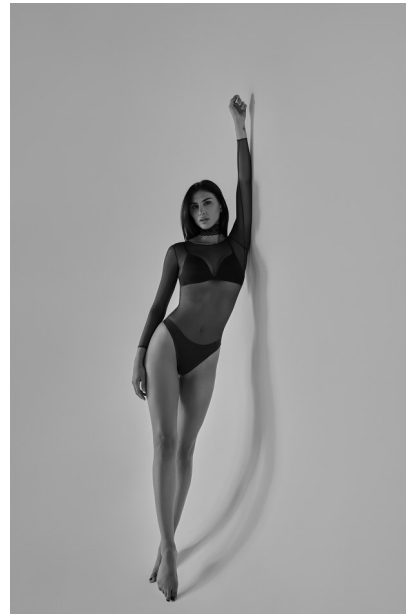

FENTON

MODEL MANAGEMENT

ALEXA G

Height: 5'10" Dress: 2-4 US Bust: 33.5" Waist: 24" Hips: 35" Shoes: 8 US Hair: Brown Eyes: Blue/Green

FENTON

MODEL MANAGEMENT

ALEXA G

Height: 5'10" Dress: 2-4 US Bust: 33.5" Waist: 24" Hips: 35" Shoes: 8 US Hair: Brown Eyes: Blue/Green