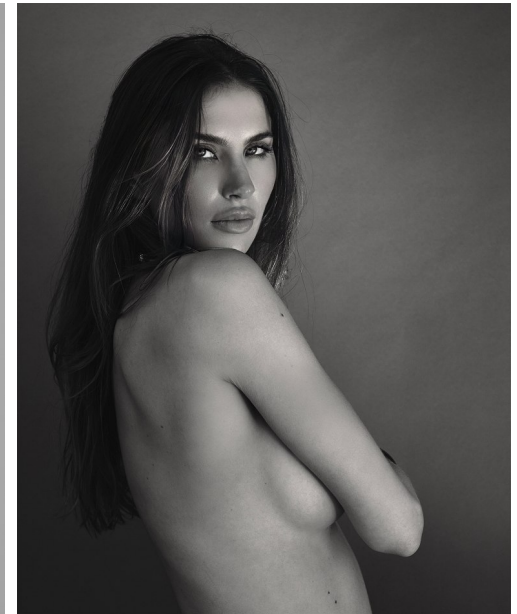

FENTON

MODEL MANAGEMENT

ALEXA G

Height: 5'10" Dress: 2-4 US Bust: 33.5" Waist: 24" Hips: 35" Shoes: 8 US Hair: Brown Eyes: Blue/Green

FENTON

MODEL MANAGEMENT

ALEXA G

Height: 5'10" Dress: 2-4 US Bust: 33.5" Waist: 24" Hips: 35" Shoes: 8 US Hair: Brown Eyes: Blue/Green