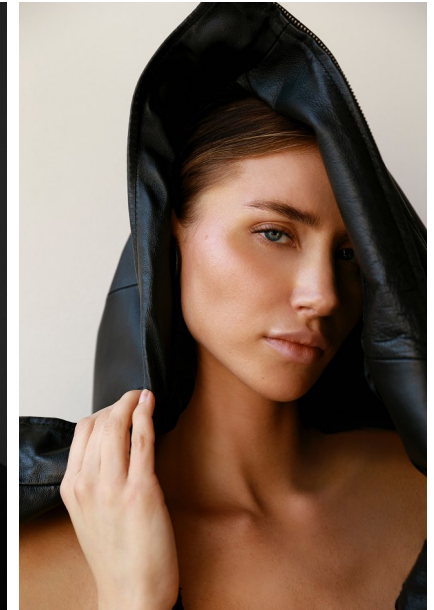

FENTON

MODEL MANAGEMENT

ALEXA G

Height: 5'10" Dress: 2-4 US Bust: 33.5" Waist: 24" Hips: 35" Shoes: 8 US Hair: Brown Eyes: Blue/Green

FENTON

MODEL MANAGEMENT

ALEXA G

Height: 5'10" Dress: 2-4 US Bust: 33.5" Waist: 24" Hips: 35" Shoes: 8 US Hair: Brown Eyes: Blue/Green