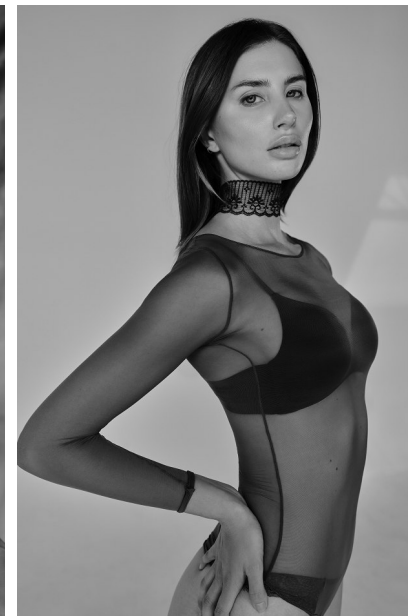

FENTON

MODEL MANAGEMENT

ALEXA G

Height: 5'10" Dress: 2-4 US Bust: 33.5" Waist: 24" Hips: 35" Shoes: 8 US Hair: Brown Eyes: Blue/Green

FENTON

MODEL MANAGEMENT

ALEXA G

Height: 5'10" Dress: 2-4 US Bust: 33.5" Waist: 24" Hips: 35" Shoes: 8 US Hair: Brown Eyes: Blue/Green