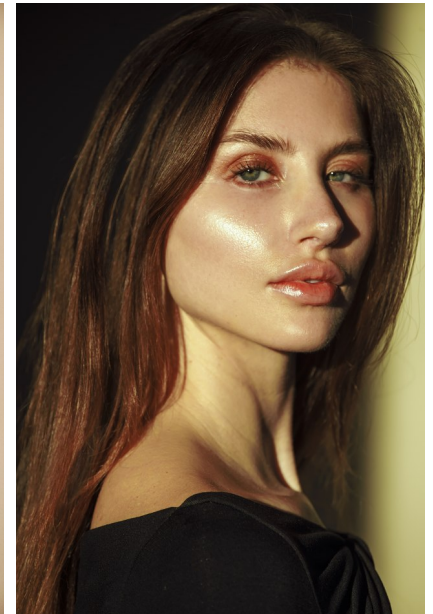

FENTON

MODEL MANAGEMENT

ALEXA G

Height: 5'10" Dress: 2-4 US Bust: 33.5" Waist: 24" Hips: 35" Shoes: 8 US Hair: Brown Eyes: Blue/Green

FENTON

MODEL MANAGEMENT

ALEXA G

Height: 5'10" Dress: 2-4 US Bust: 33.5" Waist: 24" Hips: 35" Shoes: 8 US Hair: Brown Eyes: Blue/Green