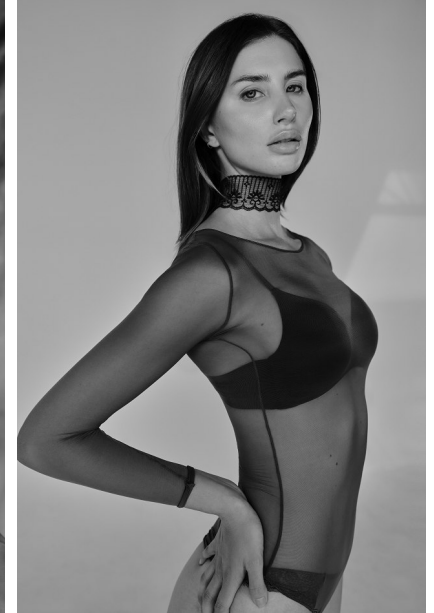

FENTON

MODEL MANAGEMENT

ALEXA G

Height: 5'10" Dress: 2-4 US Bust: 33.5" Waist: 24" Hips: 35" Shoes: 8 US Hair: Brown Eyes: Blue/Green

FENTON

MODEL MANAGEMENT

ALEXA G

Height: 5'10" Dress: 2-4 US Bust: 33.5" Waist: 24" Hips: 35" Shoes: 8 US Hair: Brown Eyes: Blue/Green