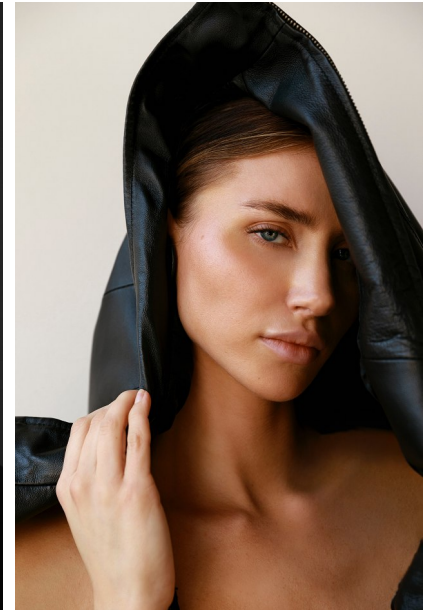

FENTON

MODEL MANAGEMENT

ALEXA G

Height: 5'10" Dress: 2-4 US Bust: 33.5" Waist: 24" Hips: 35" Shoes: 8 US Hair: Brown Eyes: Blue/Green

FENTON

MODEL MANAGEMENT

ALEXA G

Height: 5'10" Dress: 2-4 US Bust: 33.5" Waist: 24" Hips: 35" Shoes: 8 US Hair: Brown Eyes: Blue/Green