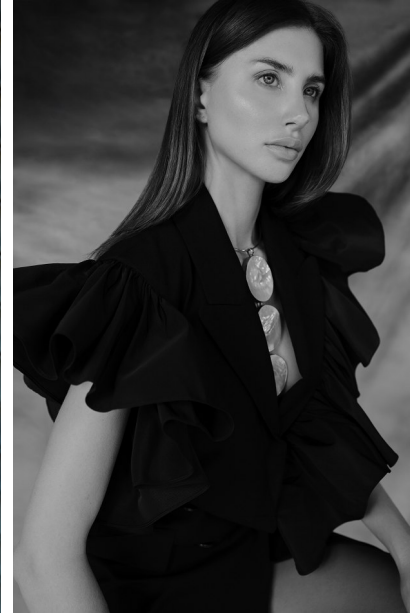

FENTON

MODEL MANAGEMENT

ALEXA G

Height: 5'10" Dress: 2-4 US Bust: 33.5" Waist: 24" Hips: 35" Shoes: 8 US Hair: Brown Eyes: Blue/Green

FENTON

MODEL MANAGEMENT

ALEXA G

Height: 5'10" Dress: 2-4 US Bust: 33.5" Waist: 24" Hips: 35" Shoes: 8 US Hair: Brown Eyes: Blue/Green