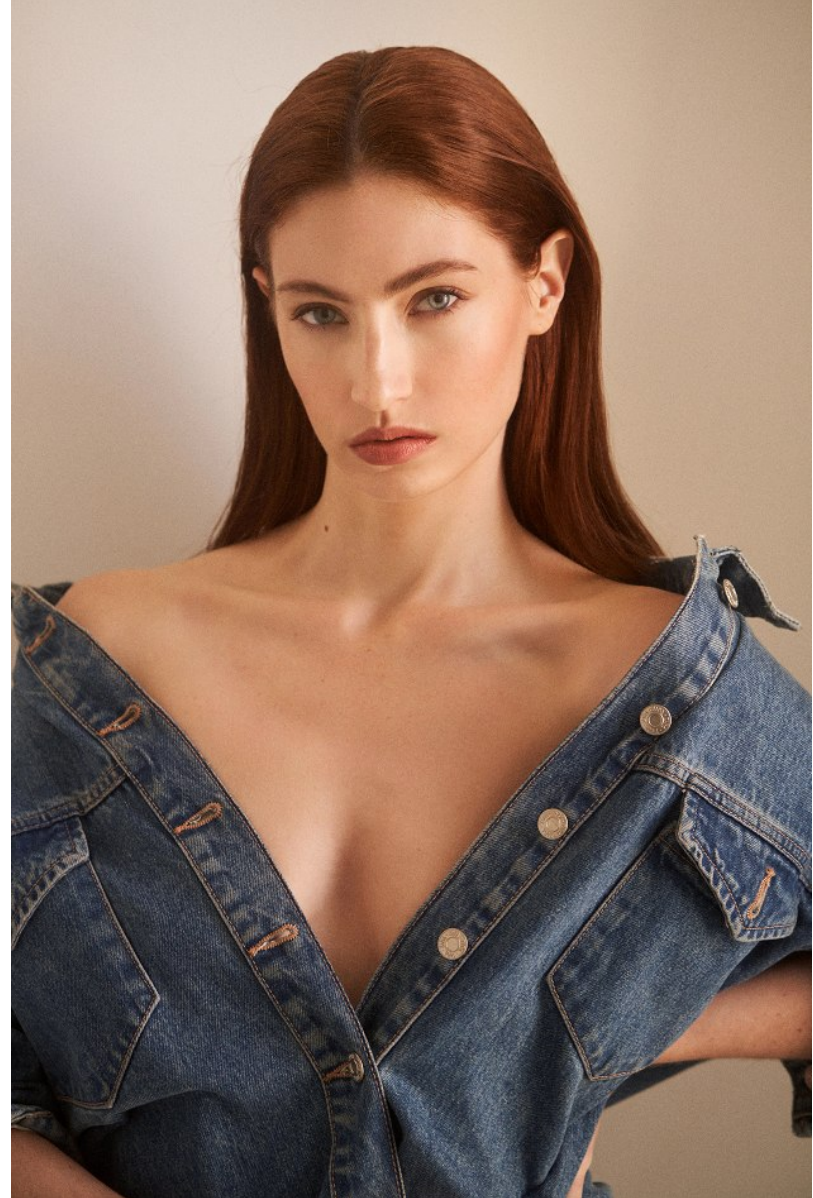

FENTON
MODEL MANAGEMENT

ANNA J

Height: 5'9" Dress: 2-4 US Bust: 34" Waist: 26" Hips: 37" Shoes: 9.5 US Hair: Red Eyes: Blue/Green