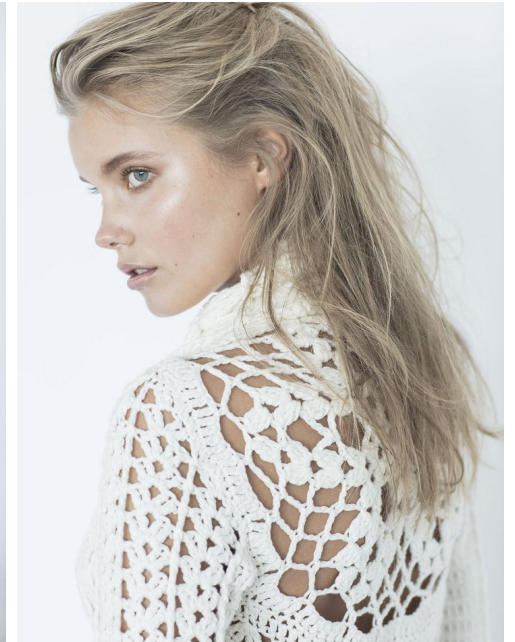

SANNA

Height: 5'11.5" Dress: 2-4 US Bust: 33" Waist: 25" Hips: 36" Shoes: 8.5 US
Hair: Blonde Eyes: Green

FENTON
MODEL MANAGEMENT

Fenton Model Management, 207 East 63rd Street, Suite 1W, New York, NY 10065.
212-758-9500 | www.fentonmodels.com