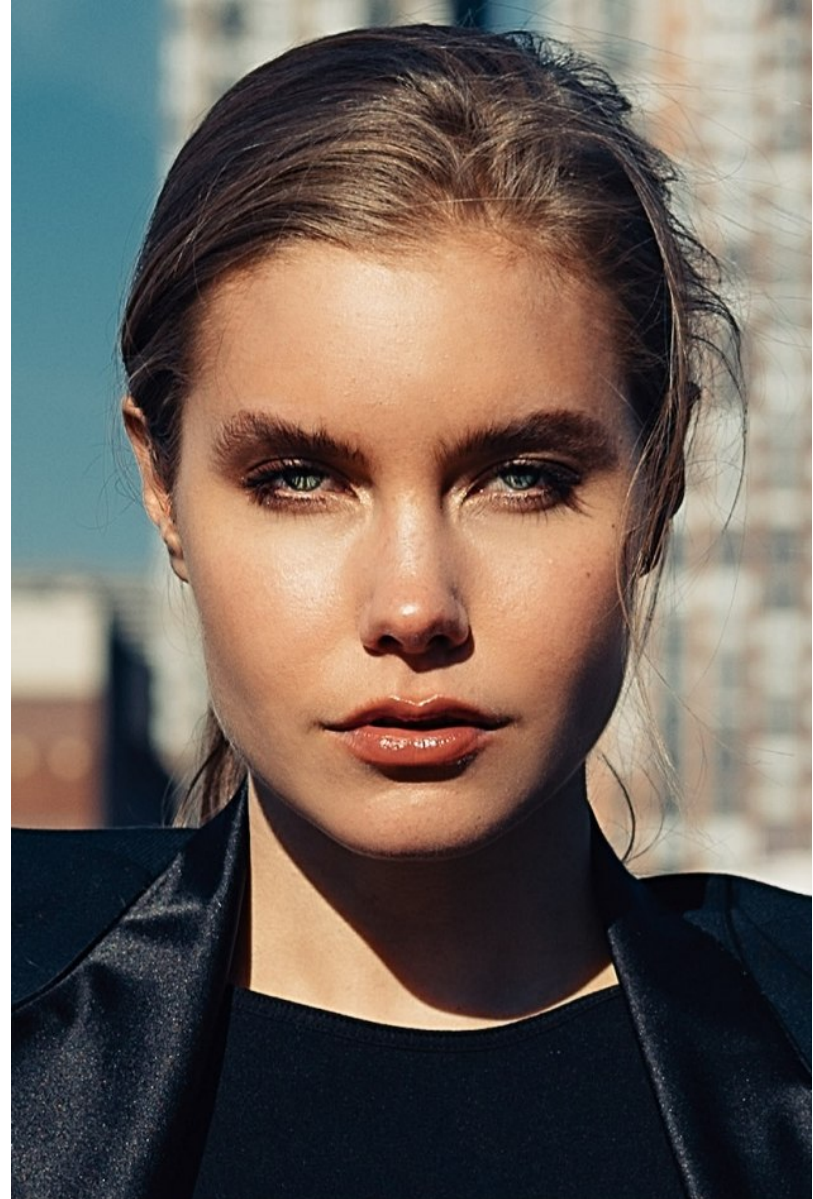

FENTON
MODEL MANAGEMENT

SANNA

Height: 5'11.5" Dress: 2-4 US Bust: 33" Waist: 25" Hips: 36" Shoes: 8.5 US Hair: Blonde Eyes: Green