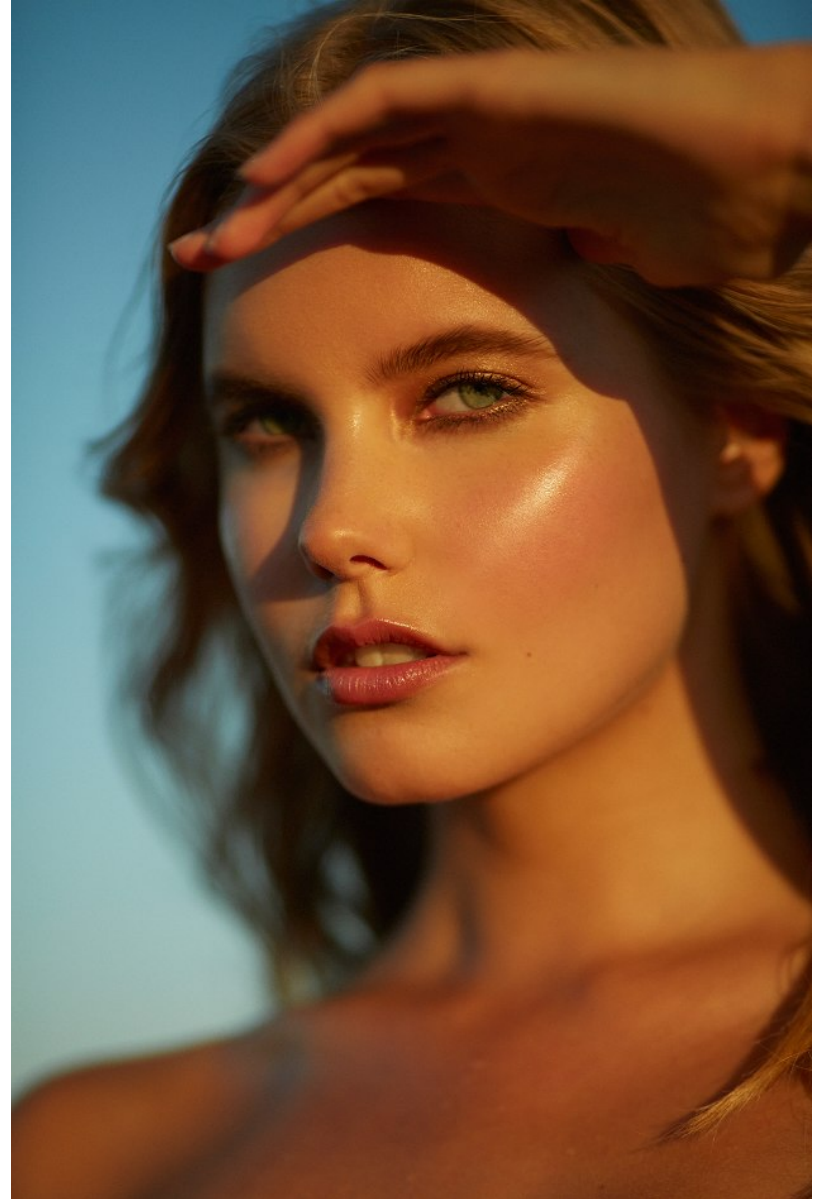

FENTON
MODEL MANAGEMENT

SANNA

Height: 5'11.5" Dress: 2-4 US Bust: 33" Waist: 25" Hips: 36" Shoes: 8.5 US Hair: Blonde Eyes: Green