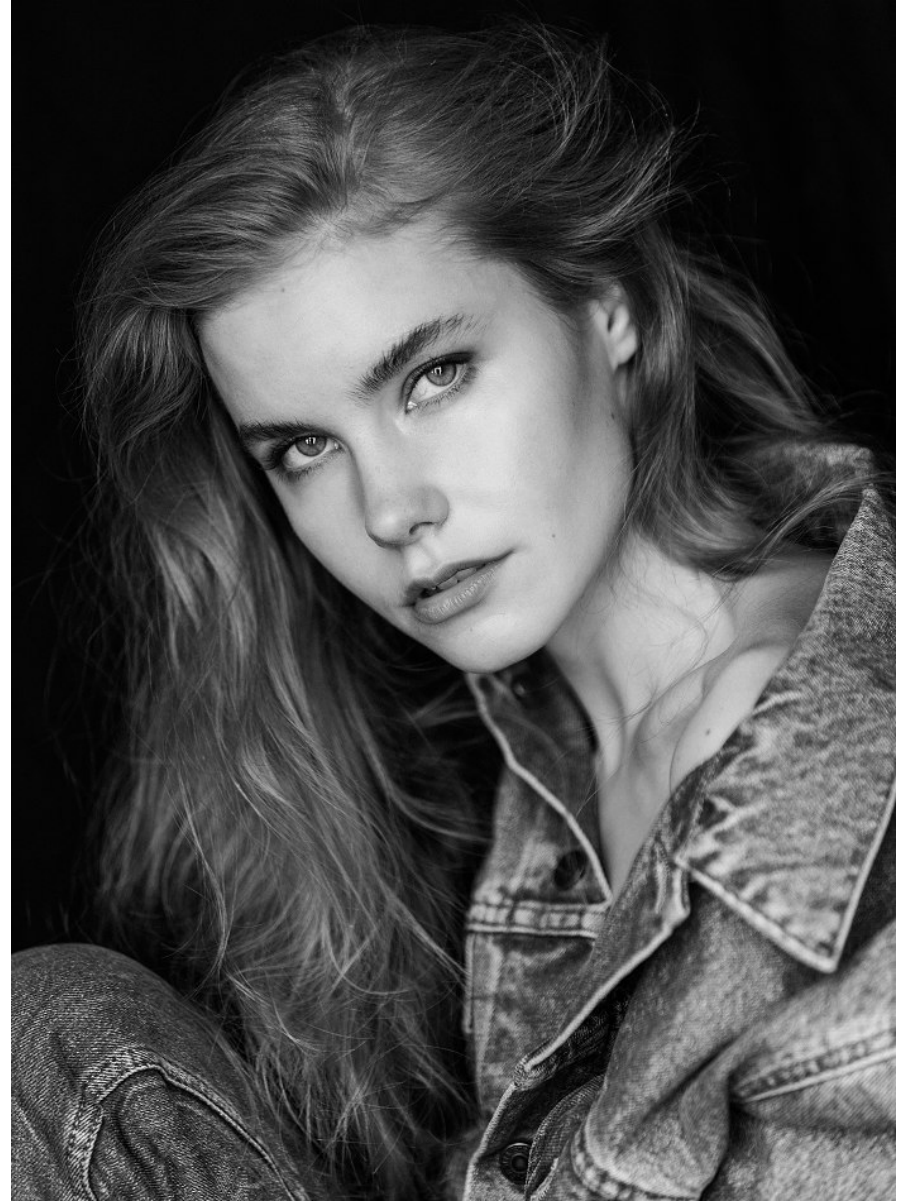

FENTON
MODEL MANAGEMENT

SANNA

Height: 5'11.5" Dress: 2-4 US Bust: 33" Waist: 25" Hips: 36" Shoes: 8.5 US Hair: Blonde Eyes: Green