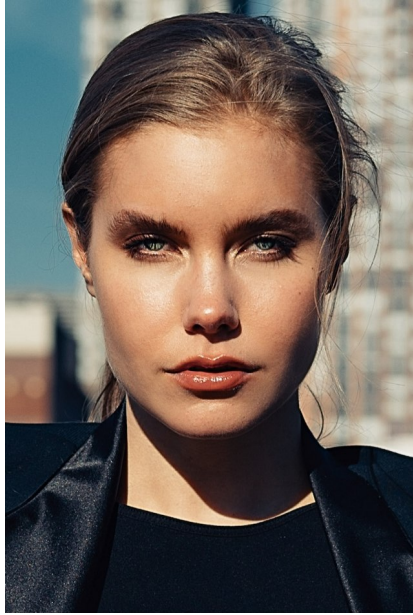

FENTON

MODEL MANAGEMENT

SANNA

Height: 5'11.5" Dress: 2-4 US Bust: 33" Waist: 25" Hips: 36" Shoes: 8.5 US Hair: Blonde Eyes: Green

FENTON

MODEL MANAGEMENT

SANNA

Height: 5'11.5" Dress: 2-4 US Bust: 33" Waist: 25" Hips: 36" Shoes: 8.5 US Hair: Blonde Eyes: Green

FENTON

MODEL MANAGEMENT

BIMADONNA

SANNA

Height: 5'11.5" Dress: 2-4 US Bust: 33" Waist: 25" Hips: 36" Shoes: 8.5 US Hair: Blonde Eyes: Green

FENTON

MODEL MANAGEMENT

SANNA

Height: 5'11.5" Dress: 2-4 US Bust: 33" Waist: 25" Hips: 36" Shoes: 8.5 US Hair: Blonde Eyes: Green

FENTON

MODEL MANAGEMENT

SANNA

Height: 5'11.5" Dress: 2-4 US Bust: 33" Waist: 25" Hips: 36" Shoes: 8.5 US Hair: Blonde Eyes: Green