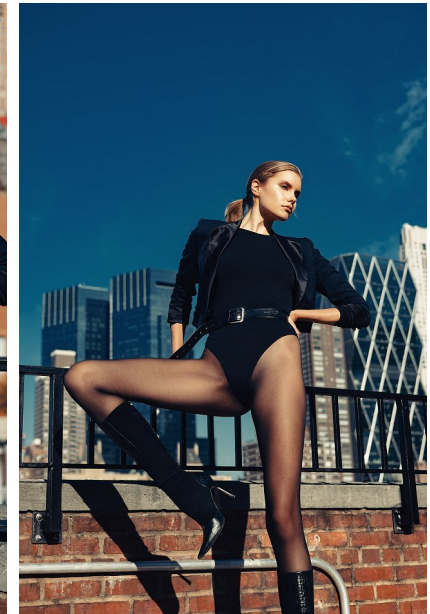

FENTON

MODEL MANAGEMENT

SANNA

Height: 5'11.5" Dress: 2-4 US Bust: 33" Waist: 25" Hips: 36" Shoes: 8.5 US Hair: Blonde Eyes: Green

FENTON

MODEL MANAGEMENT

SANNA

Height: 5'11.5" Dress: 2-4 US Bust: 33" Waist: 25" Hips: 36" Shoes: 8.5 US Hair: Blonde Eyes: Green

FENTON

MODEL MANAGEMENT

BIMADONNA

SANNA

Height: 5'11.5" Dress: 2-4 US Bust: 33" Waist: 25" Hips: 36" Shoes: 8.5 US Hair: Blonde Eyes: Green

FENTON

MODEL MANAGEMENT

SANNA

Height: 5'11.5" Dress: 2-4 US Bust: 33" Waist: 25" Hips: 36" Shoes: 8.5 US Hair: Blonde Eyes: Green

FENTON

MODEL MANAGEMENT

SANNA

Height: 5'11.5" Dress: 2-4 US Bust: 33" Waist: 25" Hips: 36" Shoes: 8.5 US Hair: Blonde Eyes: Green