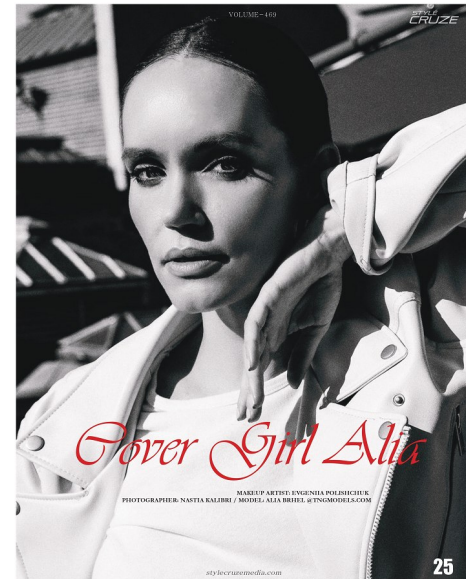

FENTON

MODEL MANAGEMENT

ALIA

Height: 5'10" Dress: 2 US Bust: 32" Waist: 24.5" Hips: 35" Shoes: 7 US Hair: Brown Eyes: Blue/Grey

FENTON

MODEL MANAGEMENT

Editorial 41 - August - 2020 - Modeland Magazine

ALIA

Height: 5'10" Dress: 2 US Bust: 32" Waist: 24.5" Hips: 35" Shoes: 7 US Hair: Brown Eyes: Blue/Grey

FENTON

MODEL MANAGEMENT

Photo: Kathrin Schafbauer
Hair&Make up: Johanna Barua

- 127 -

Issue 02 (Part 2) - August 2020 - Modellenland Magazine

ALIA

Height: 5'10" Dress: 2 US Bust: 32" Waist: 24.5" Hips: 35" Shoes: 7 US Hair: Brown Eyes: Blue/Grey

FENTON
MODEL MANAGEMENT

SUMMER COLLECTION 2023

Selkie

WOMAN
www.luxwoman.pt

Viagem de outono:
ILHA DO PRÍNCIPE
SOL E CALOR HUMANO

ALIA

Height: 5'10" Dress: 2 US Bust: 32" Waist: 24.5" Hips: 35" Shoes: 7 US Hair: Brown Eyes: Blue/Grey

FENTON

MODEL MANAGEMENT

ALIA

Height: 5'10" Dress: 2 US Bust: 32" Waist: 24.5" Hips: 35" Shoes: 7 US Hair: Brown Eyes: Blue/Grey