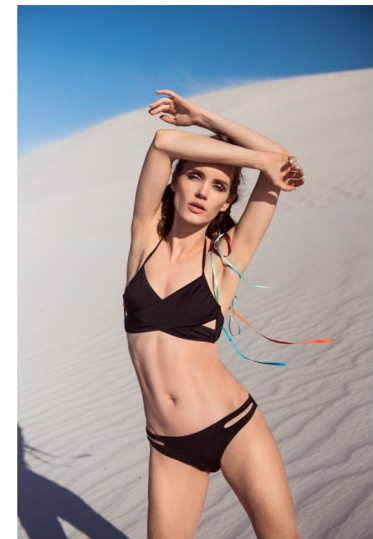

FENTON

MODEL MANAGEMENT

ALIA

Height: 5'10" Dress: 2 US Bust: 32" Waist: 24.5" Hips: 35" Shoes: 7 US Hair: Brown Eyes: Blue/Grey