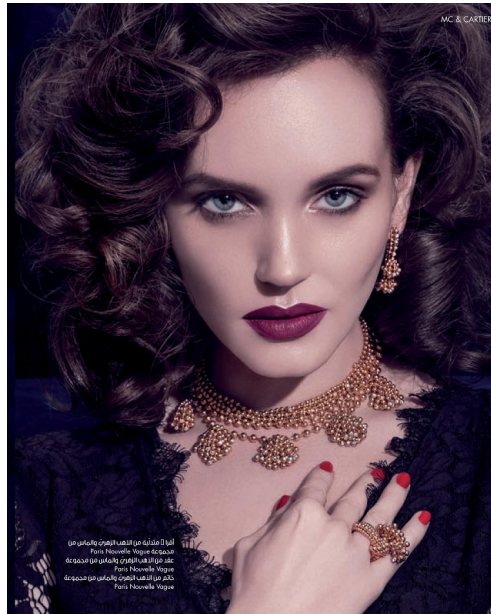

FENTON

MODEL MANAGEMENT

ALIA

Height: 5'10" Dress: 2 US Bust: 32" Waist: 24.5" Hips: 35" Shoes: 7 US Hair: Brown Eyes: Blue/Grey