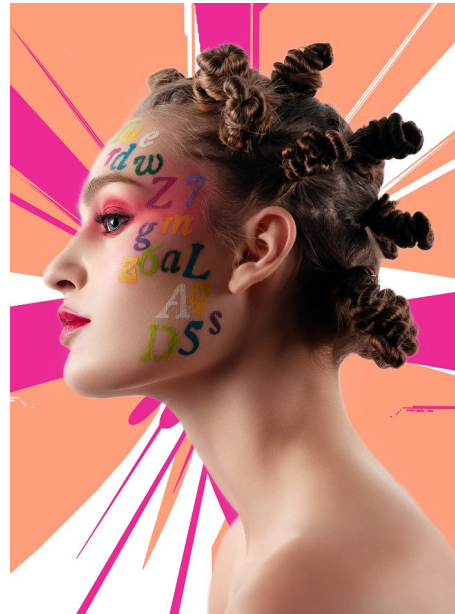

FENTON

MODEL MANAGEMENT

DAISY

Height: 5'11" Dress: 2-4 US Bust: 34" Waist: 25" Hips: 37.5" Shoes: 10.5 US Hair: Light Brown Eyes: Blue

FENTON

MODEL MANAGEMENT

DAISY

Height: 5'11" Dress: 2-4 US Bust: 34" Waist: 25" Hips: 37.5" Shoes: 10.5 US Hair: Light Brown Eyes: Blue

FENTON
MODEL MANAGEMENT

DAISY

Height: 5'11" Dress: 2-4 US Bust: 34" Waist: 25" Hips: 37.5" Shoes: 10.5 US Hair: Light Brown Eyes: Blue