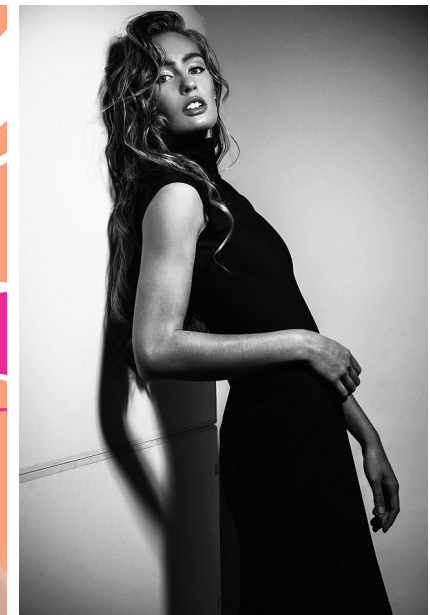

FENTON

MODEL MANAGEMENT

DAISY

Height: 5'11" Dress: 2-4 US Bust: 34" Waist: 25.5" Hips: 37.5" Shoes: 10.5 US Hair: Brown Eyes: Blue

FENTON

MODEL MANAGEMENT

DAISY

Height: 5'11" Dress: 2-4 US Bust: 34" Waist: 25.5" Hips: 37.5" Shoes: 10.5 US Hair: Brown Eyes: Blue