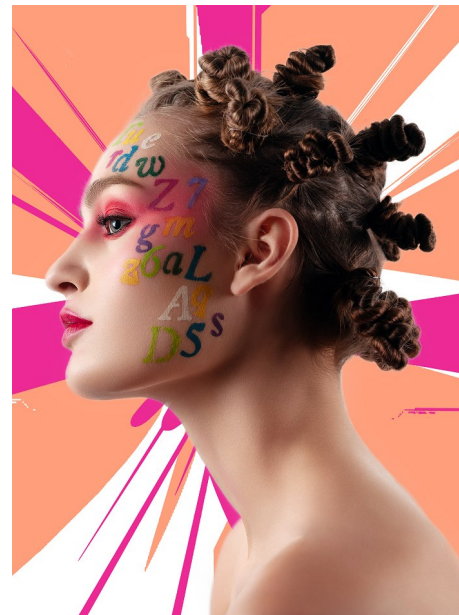

FENTON

MODEL MANAGEMENT

DAISY

Height: 5'11" Dress: 2-4 US Bust: 34" Waist: 25.5" Hips: 37.5" Shoes: 10.5 US Hair: Brown Eyes: Blue

FENTON

MODEL MANAGEMENT

DAISY

Height: 5'11" Dress: 2-4 US Bust: 34" Waist: 25.5" Hips: 37.5" Shoes: 10.5 US Hair: Brown Eyes: Blue