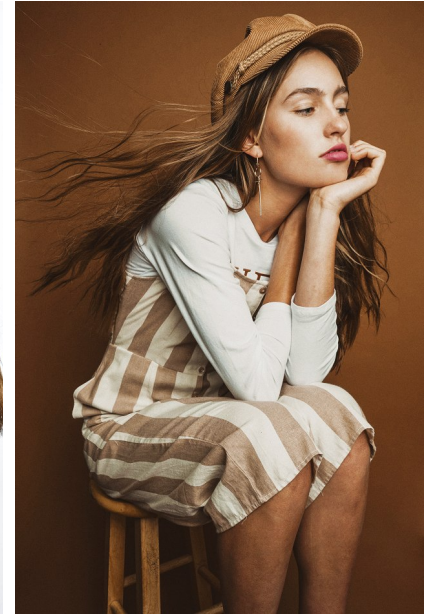

FENTON

MODEL MANAGEMENT

DAISY

Height: 5'11" Dress: 2-4 US Bust: 34" Waist: 25.5" Hips: 37.5" Shoes: 10.5 US Hair: Brown Eyes: Blue

FENTON

MODEL MANAGEMENT

DAISY

Height: 5'11" Dress: 2-4 US Bust: 34" Waist: 25.5" Hips: 37.5" Shoes: 10.5 US Hair: Brown Eyes: Blue