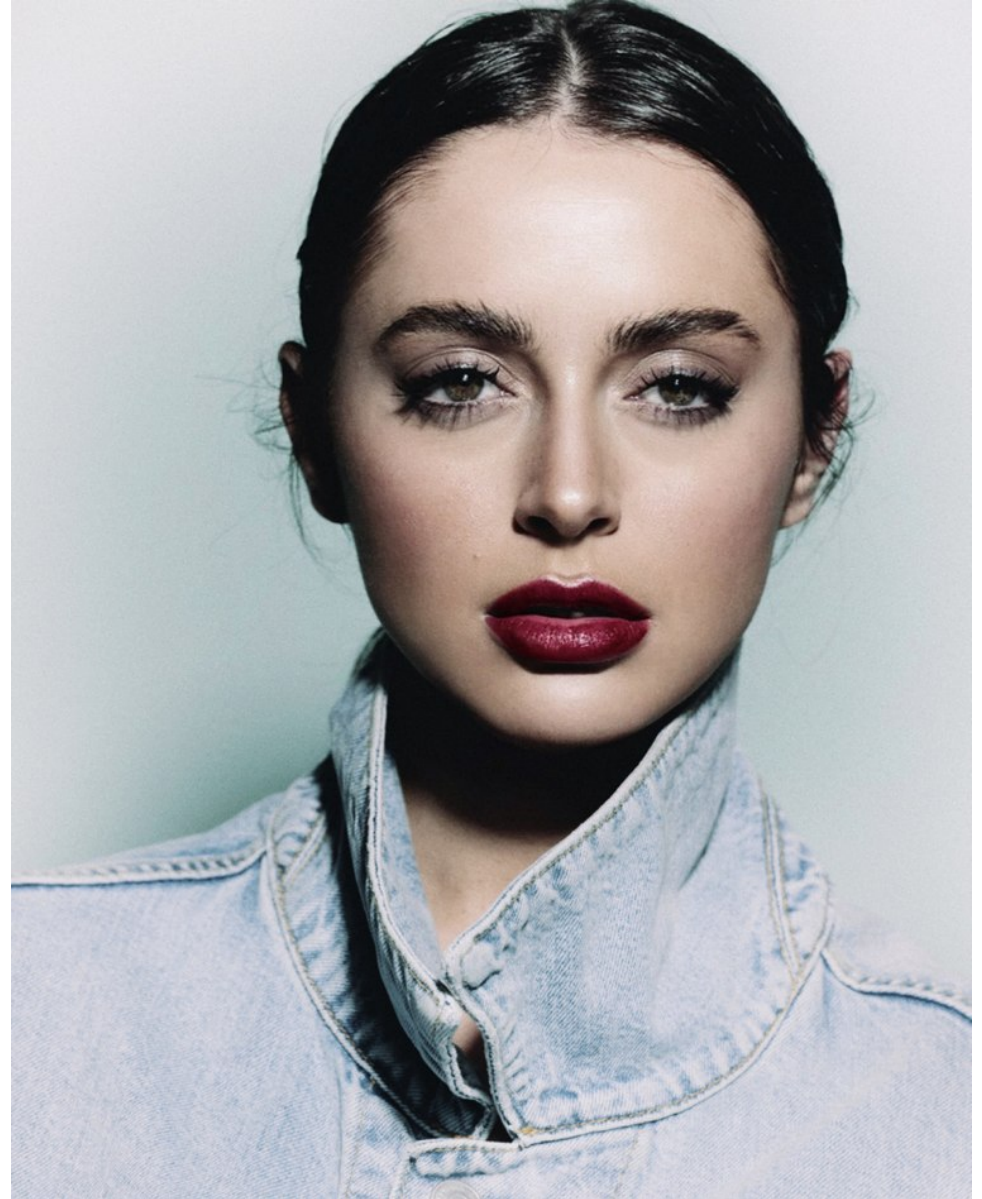

FENTON
MODEL MANAGEMENT

SERAI AH

Height: 5'10.5" Dress: 2-4 US Bust: 33" Waist: 26" Hips: 36.5" Shoes: 8 US Hair: Brown Eyes: Hazel