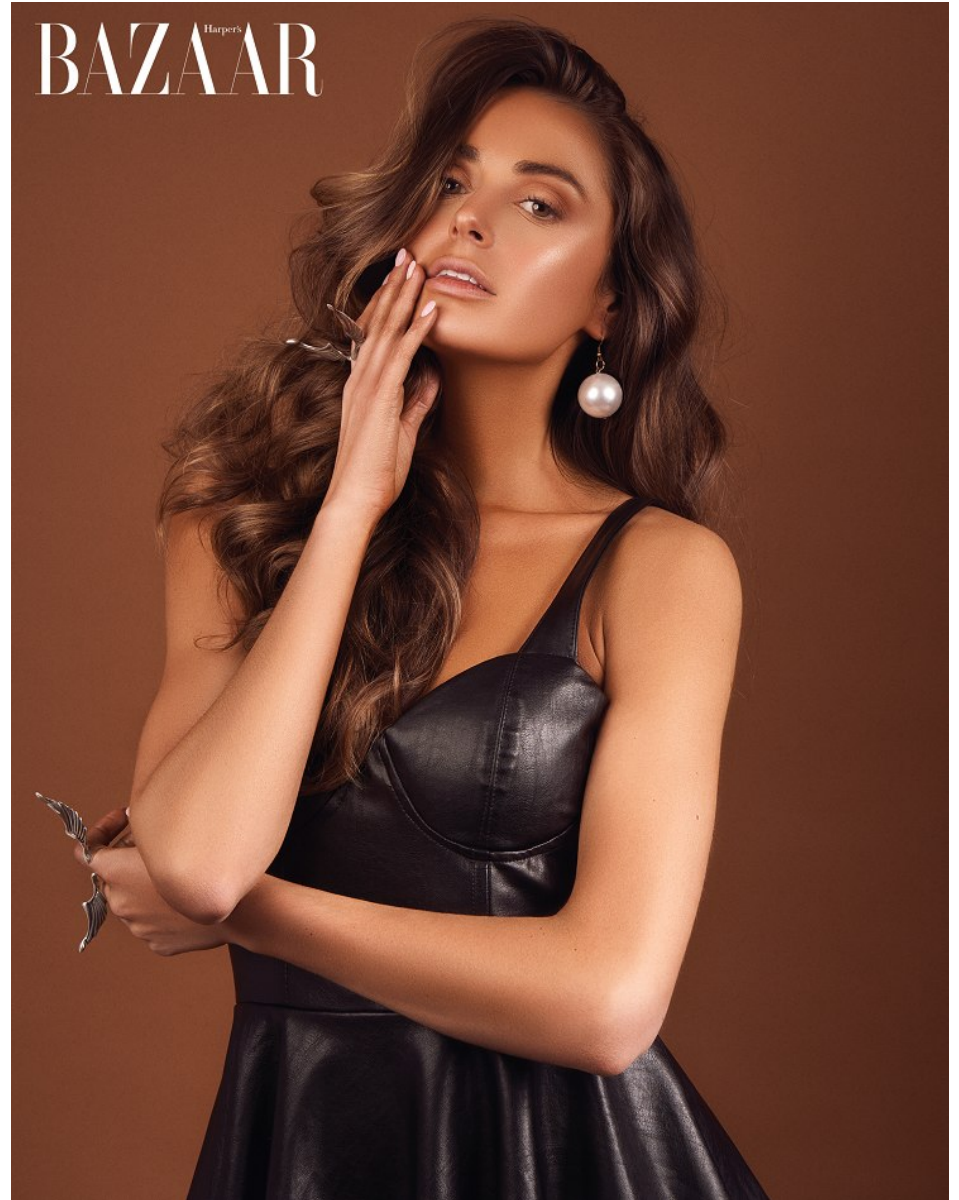

FENTON

MODEL MANAGEMENT

SERAI AH

Height: 5'10.5" Dress: 2-4 US Bust: 33" Waist: 26" Hips: 36.5" Shoes: 8 US Hair: Brown Eyes: Hazel

FENTON
MODEL MANAGEMENT

SERAI AH

Height: 5'10.5" Dress: 2-4 US Bust: 33" Waist: 26" Hips: 36.5" Shoes: 8 US Hair: Brown Eyes: Hazel