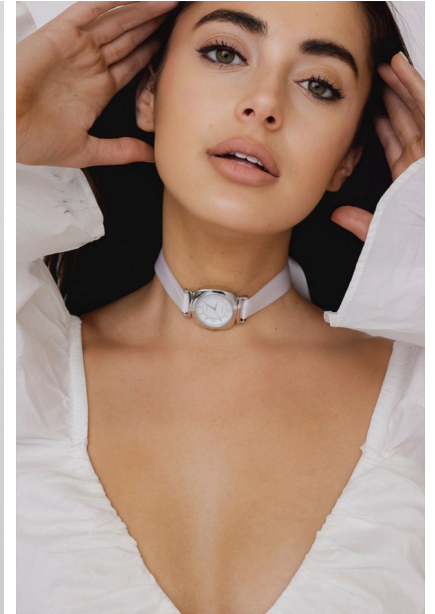

FENTON

MODEL MANAGEMENT

SERAI AH

Height: 5'10.5" Dress: 2-4 US Bust: 33" Waist: 26" Hips: 36.5" Shoes: 8 US Hair: Brown Eyes: Hazel

FENTON

MODEL MANAGEMENT

SERAI AH

Height: 5'10.5" Dress: 2-4 US Bust: 33" Waist: 26" Hips: 36.5" Shoes: 8 US Hair: Brown Eyes: Hazel

FENTON
MODEL MANAGEMENT

SERAI AH

Height: 5'10.5" Dress: 2-4 US Bust: 33" Waist: 26" Hips: 36.5" Shoes: 8 US Hair: Brown Eyes: Hazel