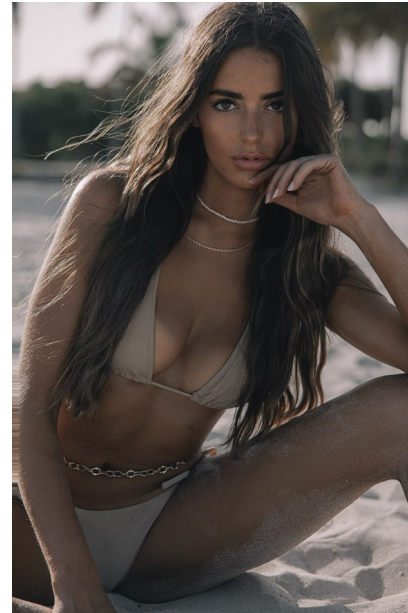

FENTON

MODEL MANAGEMENT

SERAI AH

Height: 5'10.5" Dress: 2-4 US Bust: 33" Waist: 26" Hips: 36.5" Shoes: 8 US Hair: Brown Eyes: Hazel

FENTON

MODEL MANAGEMENT

SERAI AH

Height: 5'10.5" Dress: 2-4 US Bust: 33" Waist: 26" Hips: 36.5" Shoes: 8 US Hair: Brown Eyes: Hazel

FENTON
MODEL MANAGEMENT

SERAI AH

Height: 5'10.5" Dress: 2-4 US Bust: 33" Waist: 26" Hips: 36.5" Shoes: 8 US Hair: Brown Eyes: Hazel