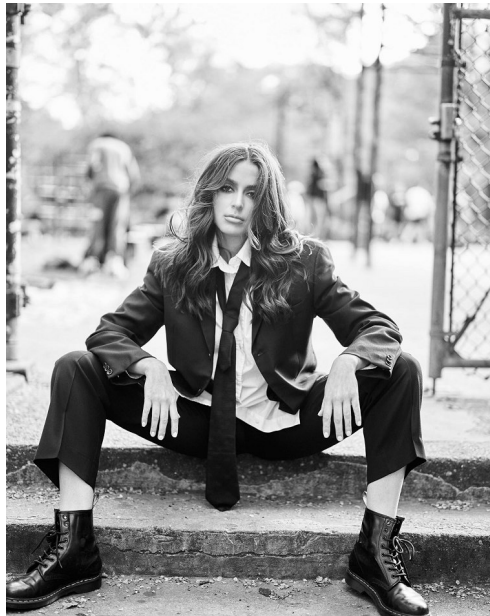

FENTON

MODEL MANAGEMENT

SERAI AH

Height: 5'10.5" Dress: 2-4 US Bust: 33" Waist: 26" Hips: 36.5" Shoes: 8 US Hair: Brown Eyes: Hazel

FENTON

MODEL MANAGEMENT

SERAI AH

Height: 5'10.5" Dress: 2-4 US Bust: 33" Waist: 26" Hips: 36.5" Shoes: 8 US Hair: Brown Eyes: Hazel

FENTON
MODEL MANAGEMENT

SERAI AH

Height: 5'10.5" Dress: 2-4 US Bust: 33" Waist: 26" Hips: 36.5" Shoes: 8 US Hair: Brown Eyes: Hazel