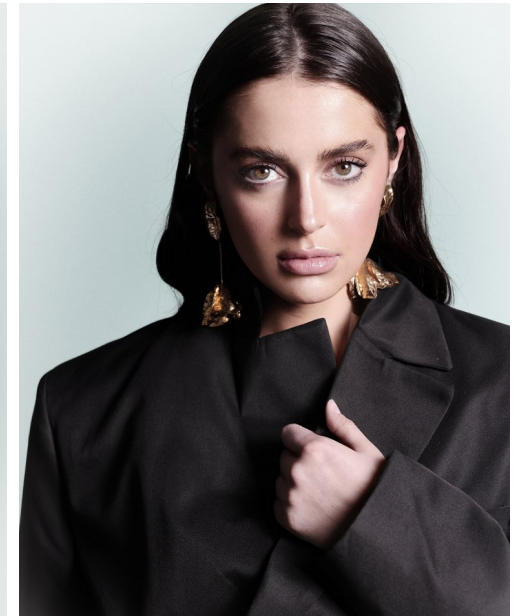

FENTON

MODEL MANAGEMENT

SERAI AH

Height: 5'10.5" Dress: 2-4 US Bust: 33" Waist: 26" Hips: 36.5" Shoes: 8 US Hair: Brown Eyes: Hazel

FENTON

MODEL MANAGEMENT

SERAI AH

Height: 5'10.5" Dress: 2-4 US Bust: 33" Waist: 26" Hips: 36.5" Shoes: 8 US Hair: Brown Eyes: Hazel

FENTON
MODEL MANAGEMENT

SERAI AH

Height: 5'10.5" Dress: 2-4 US Bust: 33" Waist: 26" Hips: 36.5" Shoes: 8 US Hair: Brown Eyes: Hazel