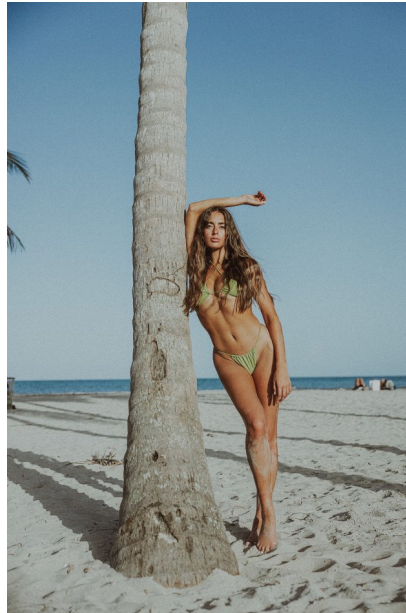

FENTON

MODEL MANAGEMENT

SERAI AH

Height: 5'10.5" Dress: 2-4 US Bust: 33" Waist: 26" Hips: 36.5" Shoes: 8 US Hair: Brown Eyes: Hazel

FENTON

MODEL MANAGEMENT

SERAI AH

Height: 5'10.5" Dress: 2-4 US Bust: 33" Waist: 26" Hips: 36.5" Shoes: 8 US Hair: Brown Eyes: Hazel

FENTON
MODEL MANAGEMENT

SERAI AH

Height: 5'10.5" Dress: 2-4 US Bust: 33" Waist: 26" Hips: 36.5" Shoes: 8 US Hair: Brown Eyes: Hazel