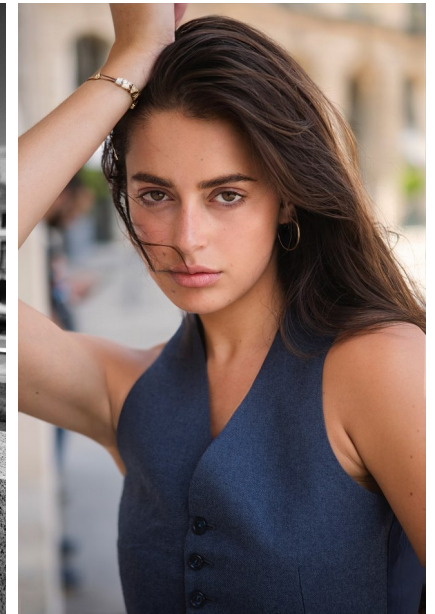

FENTON

MODEL MANAGEMENT

SERAI AH

Height: 5'10.5" Dress: 2-4 US Bust: 33" Waist: 26" Hips: 36.5" Shoes: 8 US Hair: Brown Eyes: Hazel

FENTON

MODEL MANAGEMENT

SERAI AH

Height: 5'10.5" Dress: 2-4 US Bust: 33" Waist: 26" Hips: 36.5" Shoes: 8 US Hair: Brown Eyes: Hazel

FENTON
MODEL MANAGEMENT

SERAI AH

Height: 5'10.5" Dress: 2-4 US Bust: 33" Waist: 26" Hips: 36.5" Shoes: 8 US Hair: Brown Eyes: Hazel