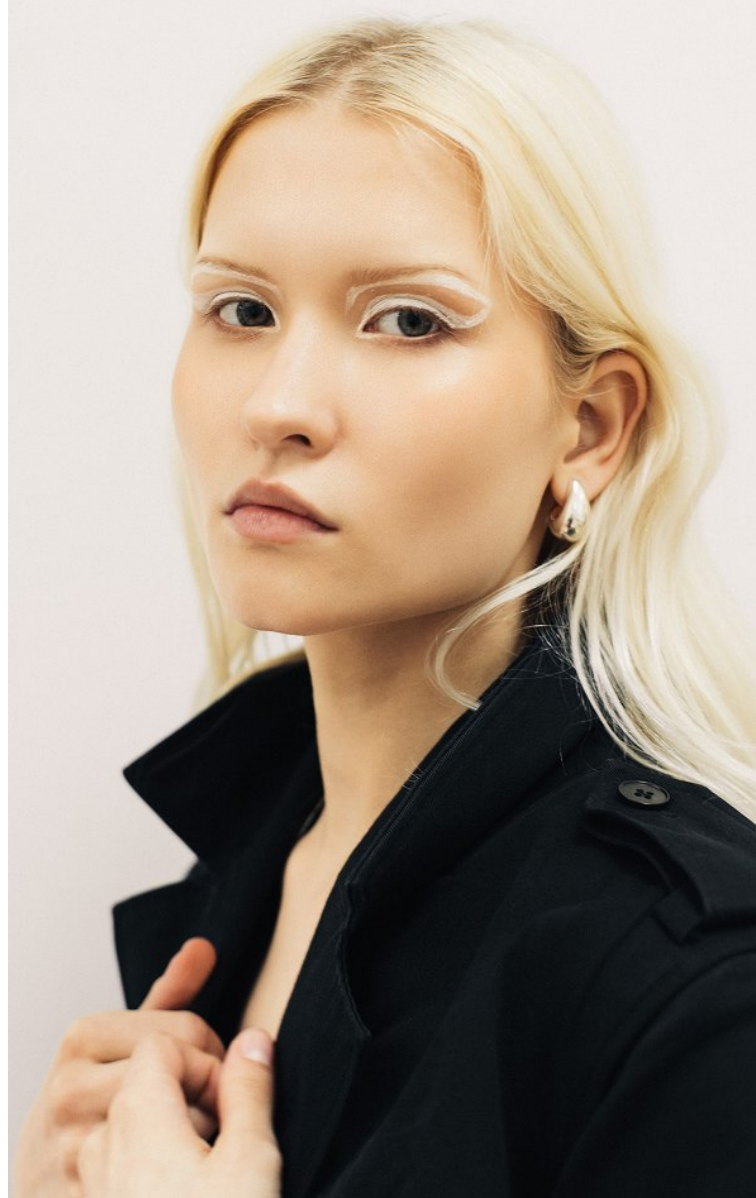

FENTON
MODEL MANAGEMENT

IRINA

Height: 5'9" Dress: 2-4 US Bust: 32" Waist: 24" Hips: 37" Shoes: 9.5 US Hair: Blonde Eyes: Green

FENTON
MODEL MANAGEMENT

IRINA

Height: 5'9" Dress: 2-4 US Bust: 32" Waist: 24" Hips: 37" Shoes: 9.5 US Hair: Blonde Eyes: Green