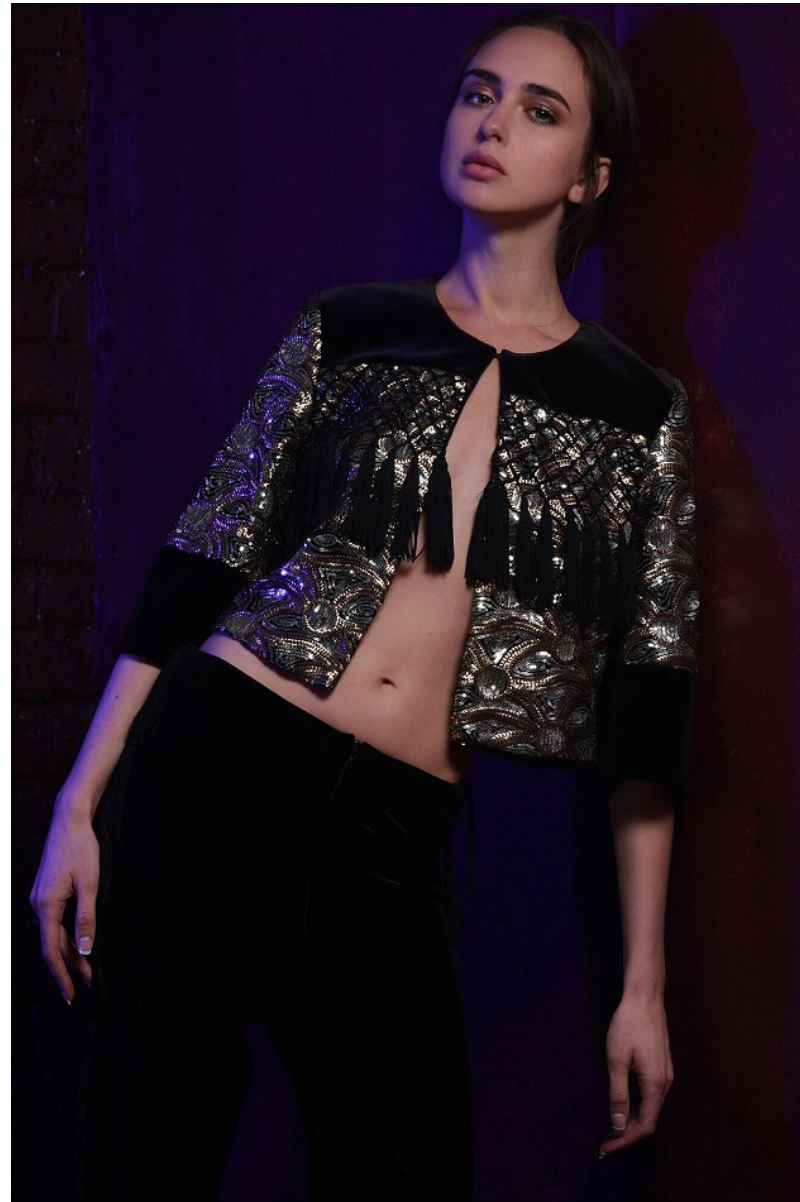

FENTON
MODEL MANAGEMENT

KRISTINA B

Height: 5'9.5" Dress: 2-4 US Bust: 34" Waist: 24.5" Hips: 35" Shoes: 9.5 US Hair: Brunette Eyes: Green