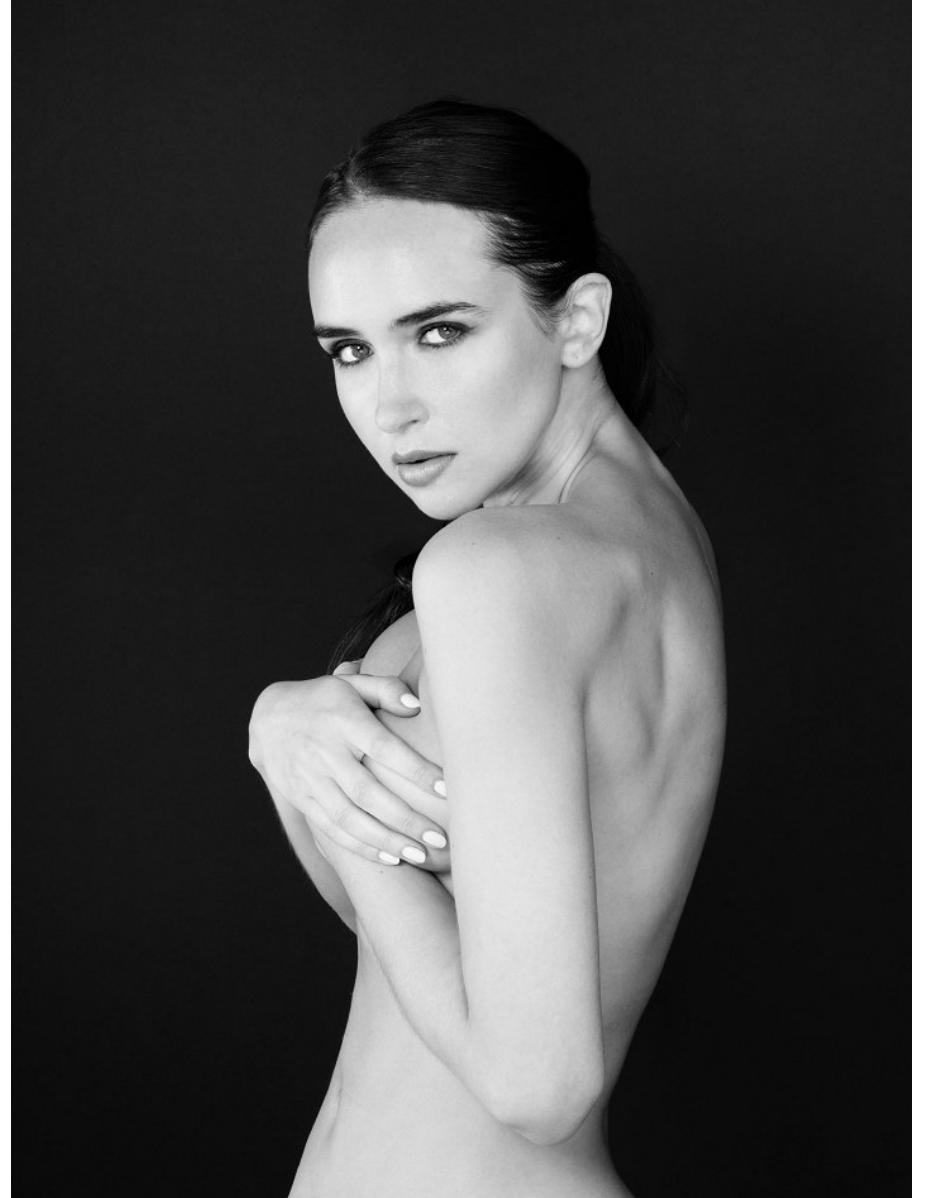

FENTON
MODEL MANAGEMENT

KRISTINA B

Height: 5'9.5" Dress: 2-4 US Bust: 34" Waist: 24.5" Hips: 35" Shoes: 9.5 US Hair: Brunette Eyes: Green