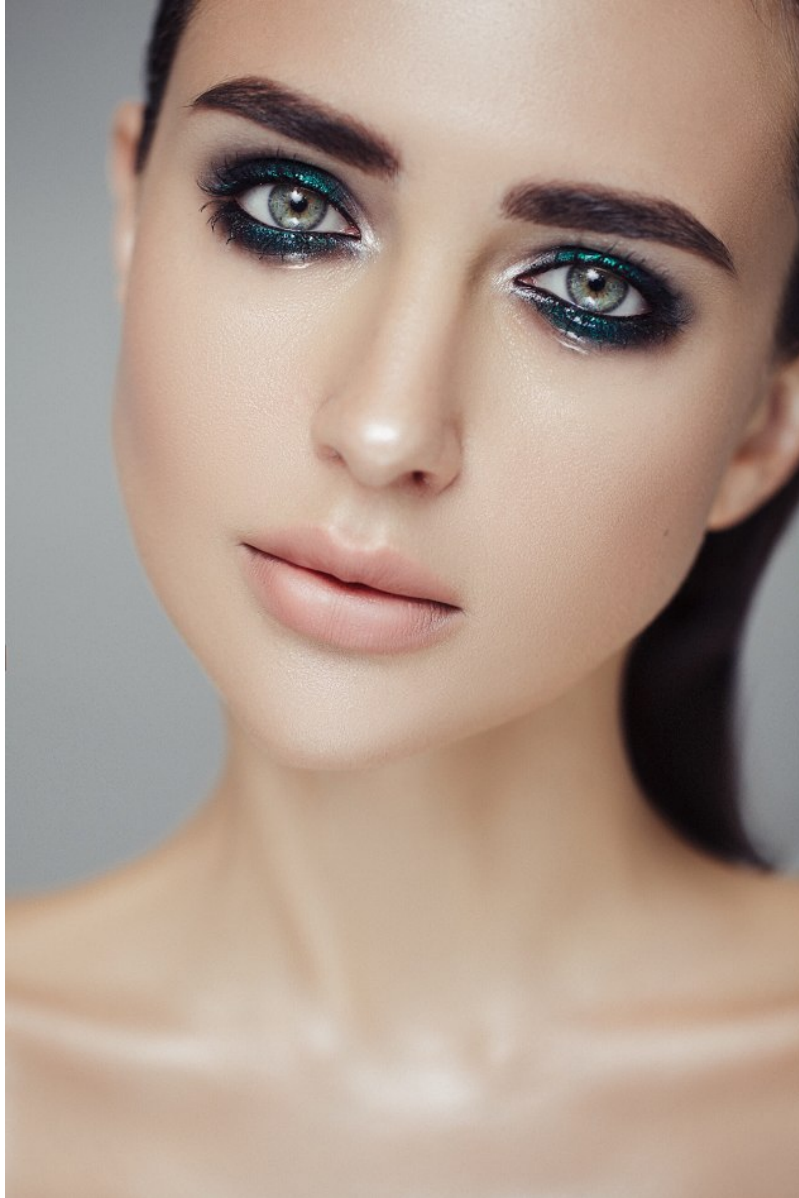

FENTON
MODEL MANAGEMENT

KRISTINA B

Height: 5'9.5" Dress: 2-4 US Bust: 34" Waist: 24.5" Hips: 35" Shoes: 9.5 US Hair: Brunette Eyes: Green