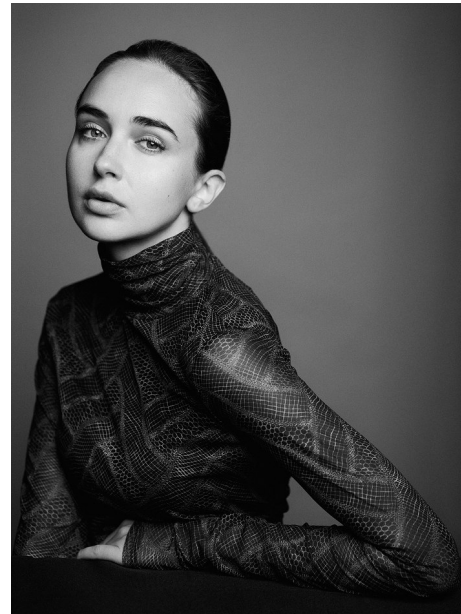

FENTON

MODEL MANAGEMENT

KRISTINA B

Height: 5'9.5" Dress: 2-4 US Bust: 34" Waist: 24.5" Hips: 35" Shoes: 9.5 US Hair: Brunette Eyes: Green

FENTON

MODEL MANAGEMENT

KRISTINA B

Height: 5'9.5" Dress: 2-4 US Bust: 34" Waist: 24.5" Hips: 35" Shoes: 9.5 US Hair: Brunette Eyes: Green