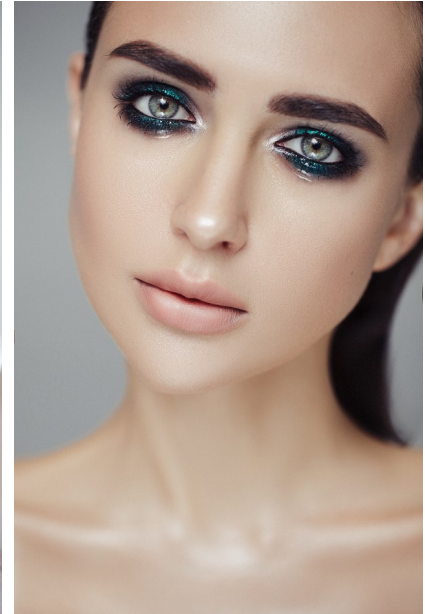

FENTON

MODEL MANAGEMENT

KRISTINA B

Height: 5'9.5" Dress: 2-4 US Bust: 34" Waist: 24.5" Hips: 35" Shoes: 9.5 US Hair: Brunette Eyes: Green

FENTON

MODEL MANAGEMENT

KRISTINA B

Height: 5'9.5" Dress: 2-4 US Bust: 34" Waist: 24.5" Hips: 35" Shoes: 9.5 US Hair: Brunette Eyes: Green