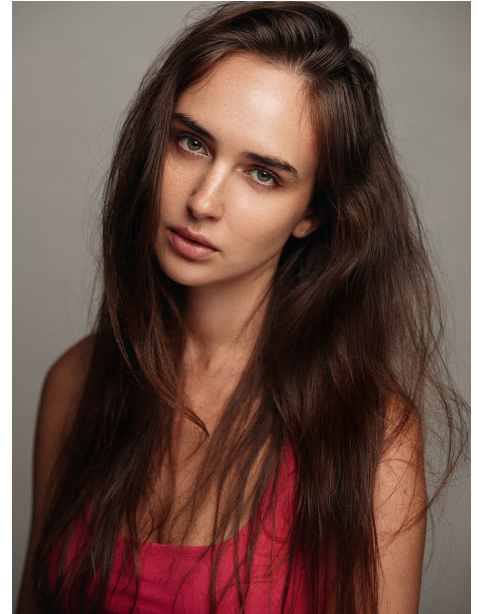

FENTON

MODEL MANAGEMENT

KRISTINA B

Height: 5'9.5" Dress: 2-4 US Bust: 34" Waist: 24.5" Hips: 35" Shoes: 9.5 US Hair: Brunette Eyes: Green

FENTON

MODEL MANAGEMENT

KRISTINA B

Height: 5'9.5" Dress: 2-4 US Bust: 34" Waist: 24.5" Hips: 35" Shoes: 9.5 US Hair: Brunette Eyes: Green