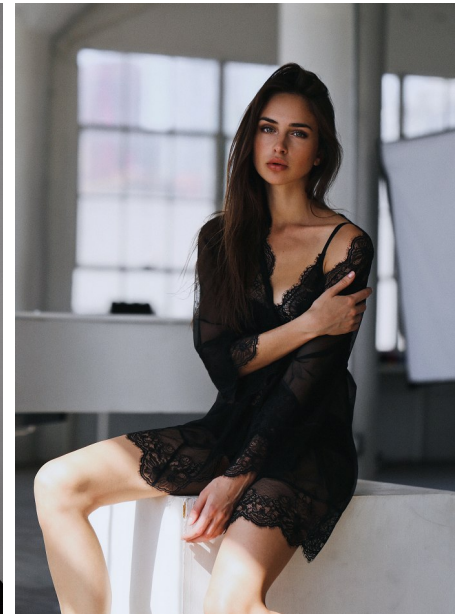

FENTON

MODEL MANAGEMENT

KRISTINA B

Height: 5'9.5" Dress: 2-4 US Bust: 34" Waist: 24.5" Hips: 35" Shoes: 9.5 US Hair: Brunette Eyes: Green

FENTON

MODEL MANAGEMENT

KRISTINA B

Height: 5'9.5" Dress: 2-4 US Bust: 34" Waist: 24.5" Hips: 35" Shoes: 9.5 US Hair: Brunette Eyes: Green