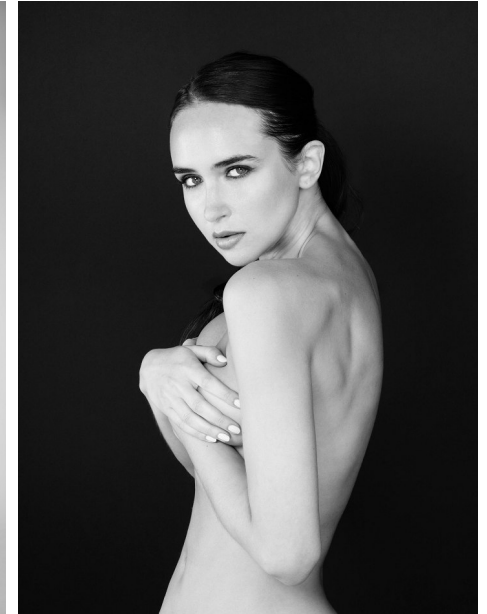

FENTON

MODEL MANAGEMENT

KRISTINA B

Height: 5'9.5" Dress: 2-4 US Bust: 34" Waist: 24.5" Hips: 35" Shoes: 9.5 US Hair: Brunette Eyes: Green

FENTON

MODEL MANAGEMENT

KRISTINA B

Height: 5'9.5" Dress: 2-4 US Bust: 34" Waist: 24.5" Hips: 35" Shoes: 9.5 US Hair: Brunette Eyes: Green