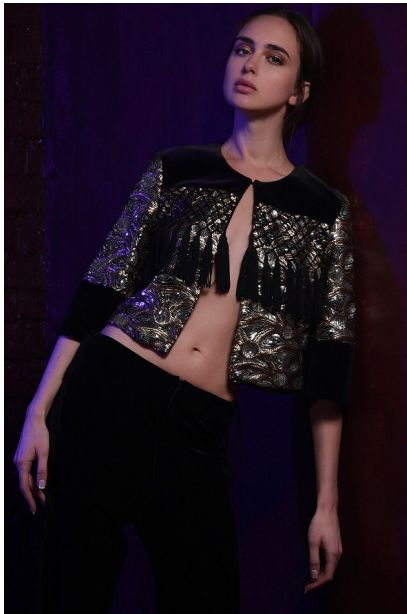

FENTON

MODEL MANAGEMENT

KRISTINA B

Height: 5'9.5" Dress: 2-4 US Bust: 34" Waist: 24.5" Hips: 35" Shoes: 9.5 US Hair: Brunette Eyes: Green

FENTON

MODEL MANAGEMENT

KRISTINA B

Height: 5'9.5" Dress: 2-4 US Bust: 34" Waist: 24.5" Hips: 35" Shoes: 9.5 US Hair: Brunette Eyes: Green