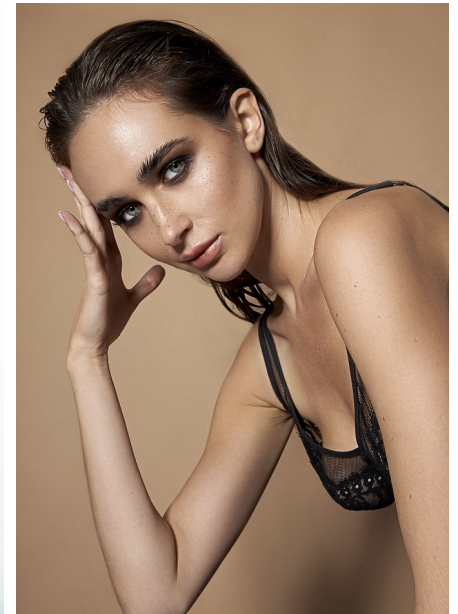

FENTON

MODEL MANAGEMENT

KRISTINA B

Height: 5'9.5" Dress: 2-4 US Bust: 34" Waist: 24.5" Hips: 35" Shoes: 9.5 US Hair: Brunette Eyes: Green

FENTON

MODEL MANAGEMENT

KRISTINA B

Height: 5'9.5" Dress: 2-4 US Bust: 34" Waist: 24.5" Hips: 35" Shoes: 9.5 US Hair: Brunette Eyes: Green