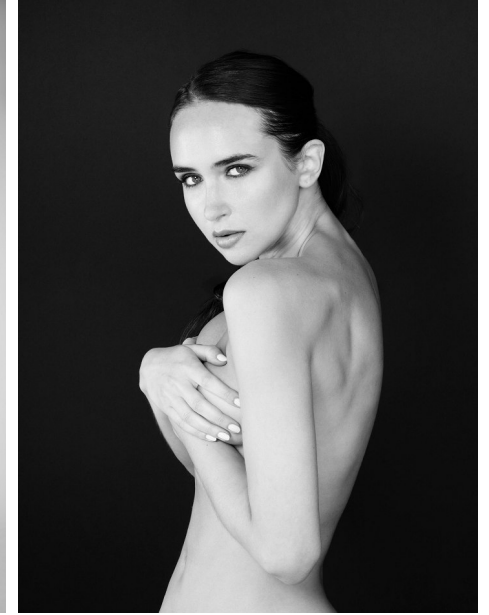

FENTON

MODEL MANAGEMENT

KRISTINA B

Height: 5'9.5" Dress: 2-4 US Bust: 34" Waist: 24.5" Hips: 35" Shoes: 9.5 US Hair: Brunette Eyes: Green

FENTON

MODEL MANAGEMENT

KRISTINA B

Height: 5'9.5" Dress: 2-4 US Bust: 34" Waist: 24.5" Hips: 35" Shoes: 9.5 US Hair: Brunette Eyes: Green