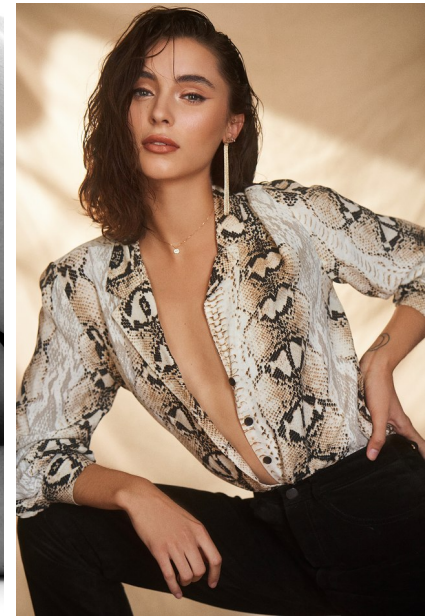

FENTON

MODEL MANAGEMENT

CATHERINE

Height: 5'9" Dress: 2-4 US Bust: 34" Waist: 24.5" Hips: 37" Shoes: 8 US Hair: Brown Eyes: Blue/Green

FENTON

MODEL MANAGEMENT

CATHERINE

Height: 5'9" Dress: 2-4 US Bust: 34" Waist: 24.5" Hips: 37" Shoes: 8 US Hair: Brown Eyes: Blue/Green