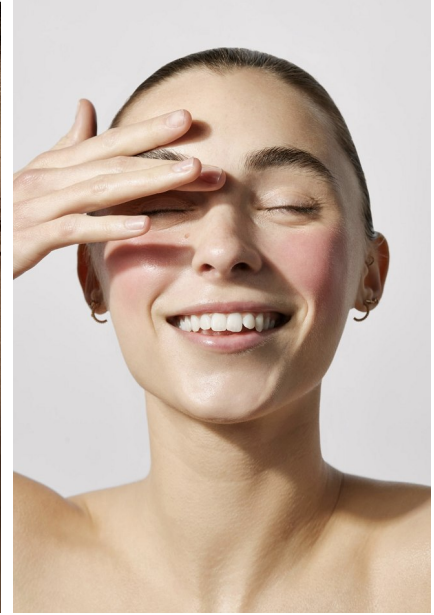

FENTON

MODEL MANAGEMENT

CATHERINE

Height: 5'9" Dress: 2-4 US Bust: 34" Waist: 24.5" Hips: 37" Shoes: 8 US Hair: Brown Eyes: Blue/Green

FENTON

MODEL MANAGEMENT

CATHERINE

Height: 5'9" Dress: 2-4 US Bust: 34" Waist: 24.5" Hips: 37" Shoes: 8 US Hair: Brown Eyes: Blue/Green