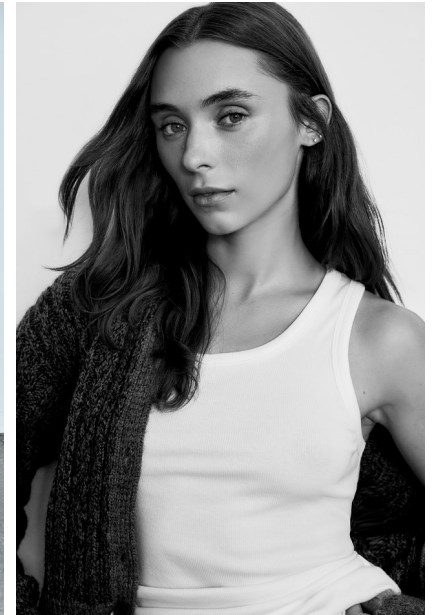

FENTON

MODEL MANAGEMENT

CATHERINE

Height: 5'9" Dress: 2-4 US Bust: 34" Waist: 24.5" Hips: 37" Shoes: 8 US Hair: Brown Eyes: Blue/Green

FENTON

MODEL MANAGEMENT

CATHERINE

Height: 5'9" Dress: 2-4 US Bust: 34" Waist: 24.5" Hips: 37" Shoes: 8 US Hair: Brown Eyes: Blue/Green