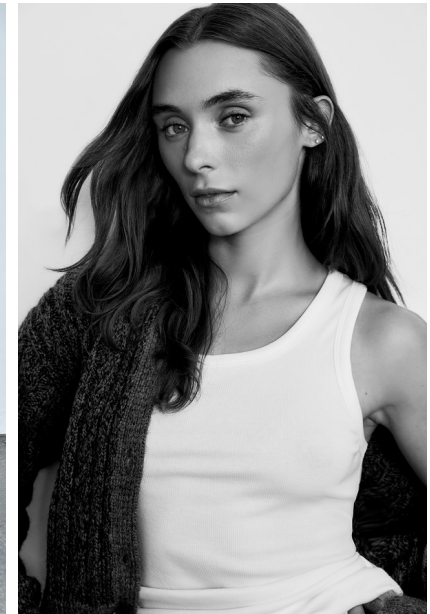

# FENTON

MODEL MANAGEMENT

*CATHERINE*

Height: 5'9" Dress: 2-4 US Bust: 34" Waist: 24.5" Hips: 37.5" Shoes: 8 US Hair: Brown Eyes: Blue/Green

## CATHERINE

Height: 5'9" Dress: 2-4 US Bust: 34" Waist: 24.5" Hips: 37.5" Shoes: 8 US Hair: Brown Eyes: Blue/Green