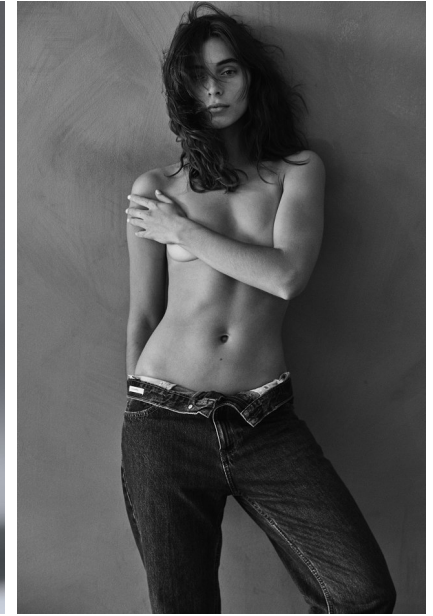

# FENTON

MODEL MANAGEMENT

*CATHERINE*

Height: 5'9" Dress: 2-4 US Bust: 34" Waist: 24.5" Hips: 37.5" Shoes: 8 US Hair: Brown Eyes: Blue/Green

## CATHERINE

Height: 5'9" Dress: 2-4 US Bust: 34" Waist: 24.5" Hips: 37.5" Shoes: 8 US Hair: Brown Eyes: Blue/Green