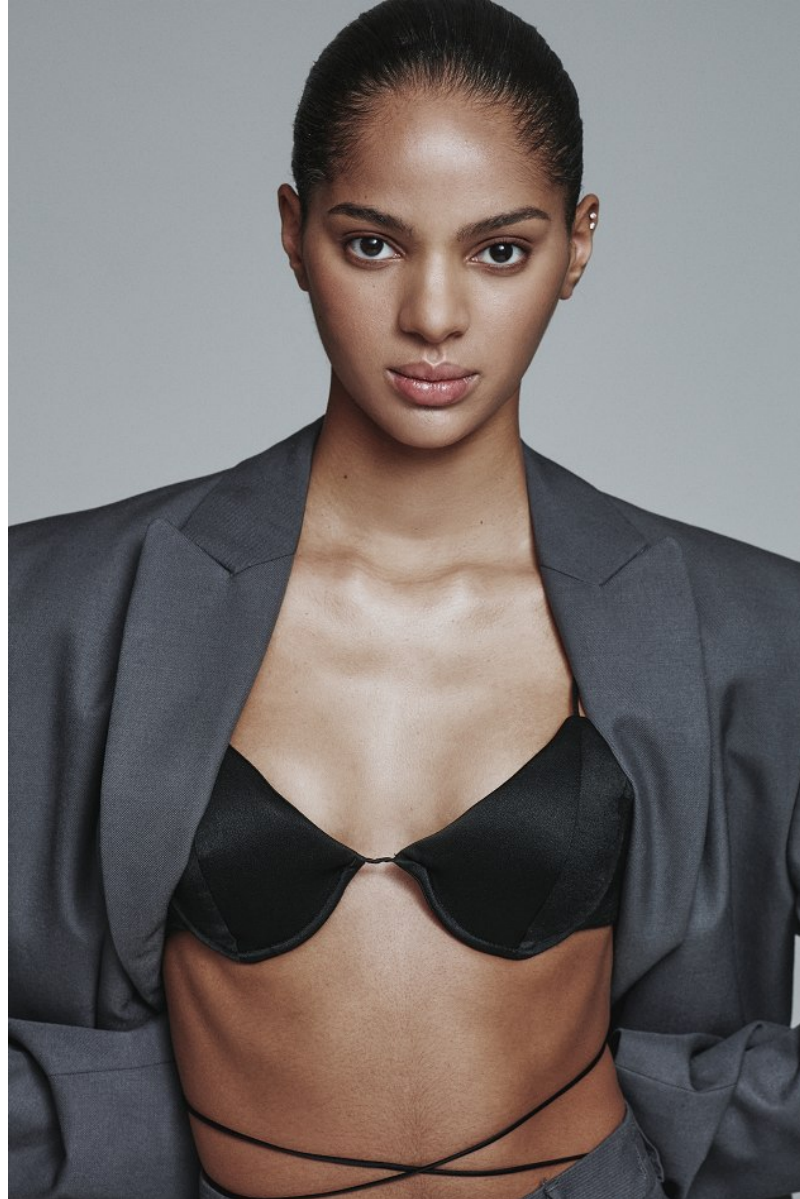

FENTON
MODEL MANAGEMENT

SKYLA O

Height: 5'9" Dress: 4 US Bust: 34" Waist: 27.5" Hips: 40" Shoes: 10 US Hair: Dark Brown Eyes: Brown

FENTON
MODEL MANAGEMENT

SKYLA O

Height: 5'9" Dress: 4 US Bust: 34" Waist: 27.5" Hips: 40" Shoes: 10 US Hair: Dark Brown Eyes: Brown