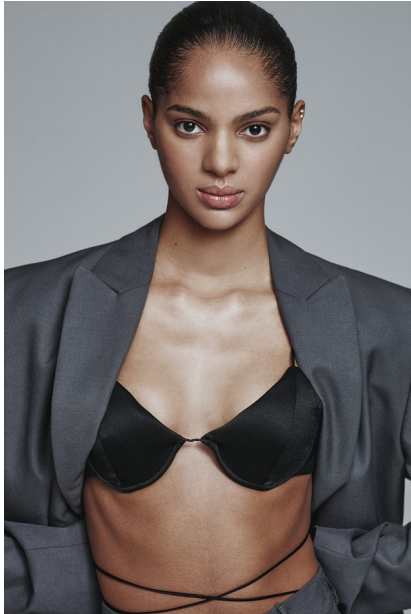

# FENTON

MODEL MANAGEMENT

SKYLA O

Height: 5'9" Dress: 4 US Bust: 34" Waist: 27.5" Hips: 40" Shoes: 10 US Hair: Dark Brown Eyes: Brown