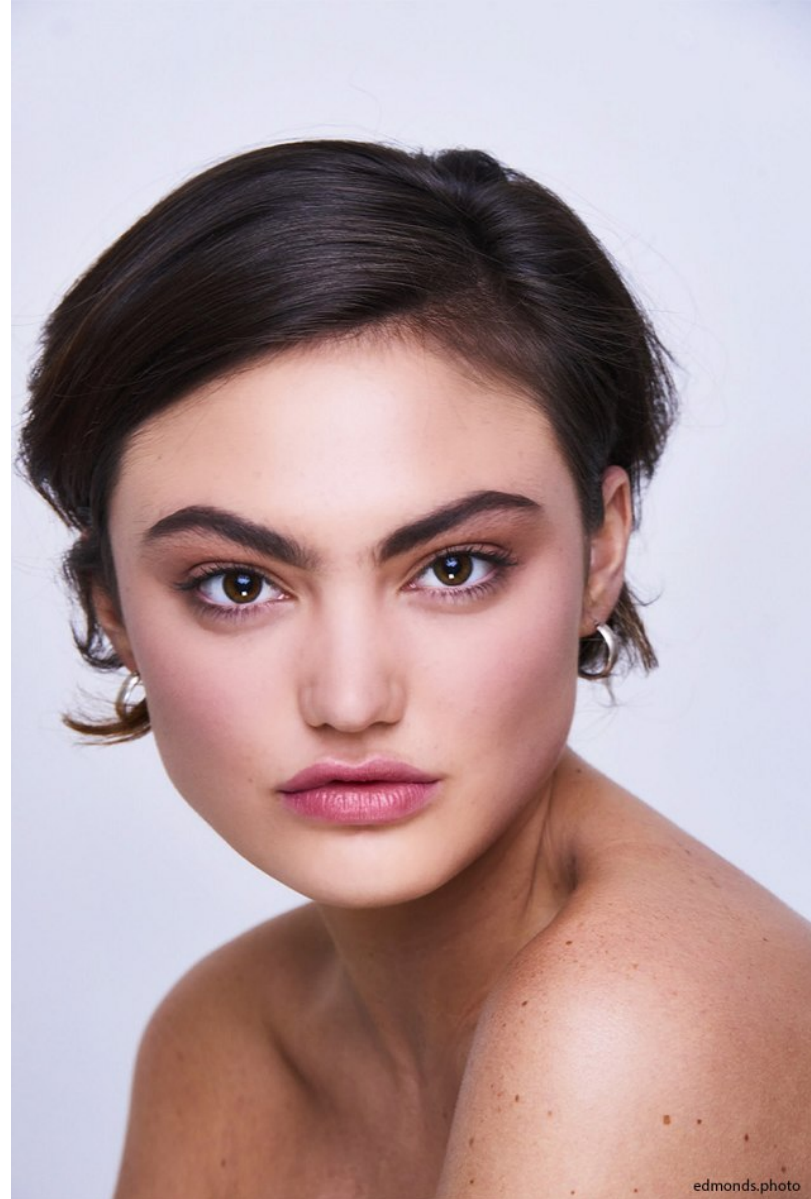

*FENTON*  
MODEL MANAGEMENT

Wil Foster @rockcandyphoto

@rockcandyphoto

*SADIE*

Height: 5'8.5" Dress: 2-4 US Bust: 33" Waist: 25.5" Hips: 36" Shoes: 9 US Hair: Brown Eyes: Hazel

*FENTON*  
*MODEL MANAGEMENT*

*SADIE*

Height: 5'8.5" Dress: 2-4 US Bust: 33" Waist: 25.5" Hips: 36" Shoes: 9 US Hair: Brown Eyes: Hazel

*FENTON*  
MODEL MANAGEMENT

*SADIE*

Height: 5'8.5" Dress: 2-4 US Bust: 33" Waist: 25.5" Hips: 36" Shoes: 9 US Hair: Brown Eyes: Hazel

*FENTON*  
MODEL MANAGEMENT

*SADIE*

Height: 5'8.5" Dress: 2-4 US Bust: 33" Waist: 25.5" Hips: 36" Shoes: 9 US Hair: Brown Eyes: Hazel