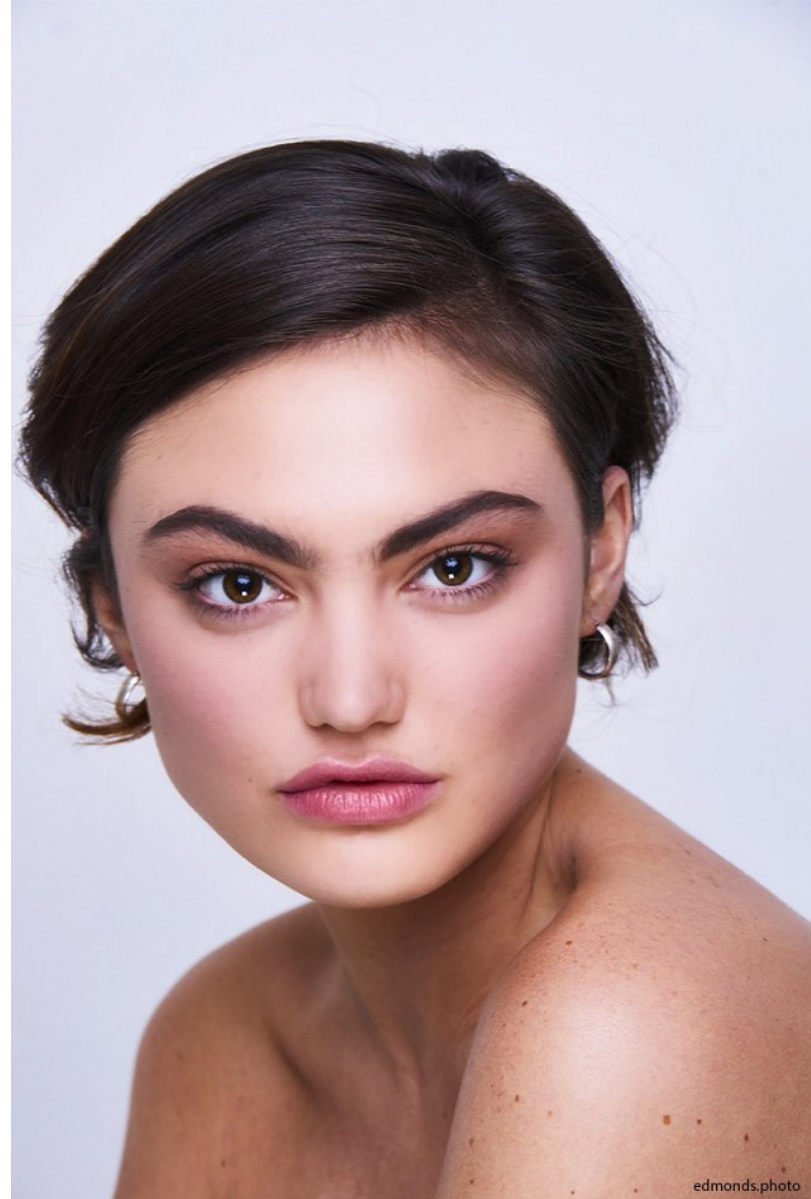

FENTON
MODEL MANAGEMENT

SADIE

Height: 5'8.5" Dress: 2-4 US Bust: 33" Waist: 25.5" Hips: 36" Shoes: 9 US Hair: Brown Eyes: Hazel