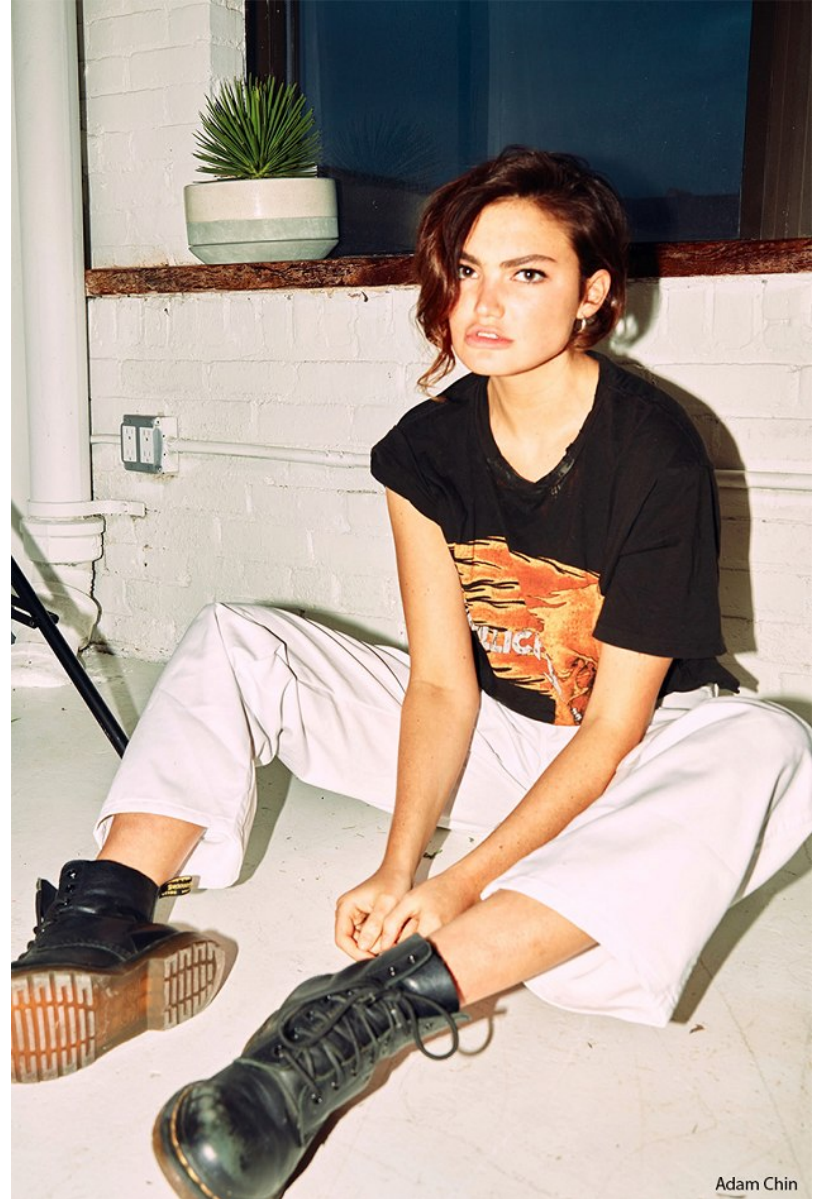

FENTON

MODEL MANAGEMENT

Adam Chin

SADIE

Height: 5'8.5" Dress: 2-4 US Bust: 33" Waist: 25.5" Hips: 36" Shoes: 9 US Hair: Brown Eyes: Hazel