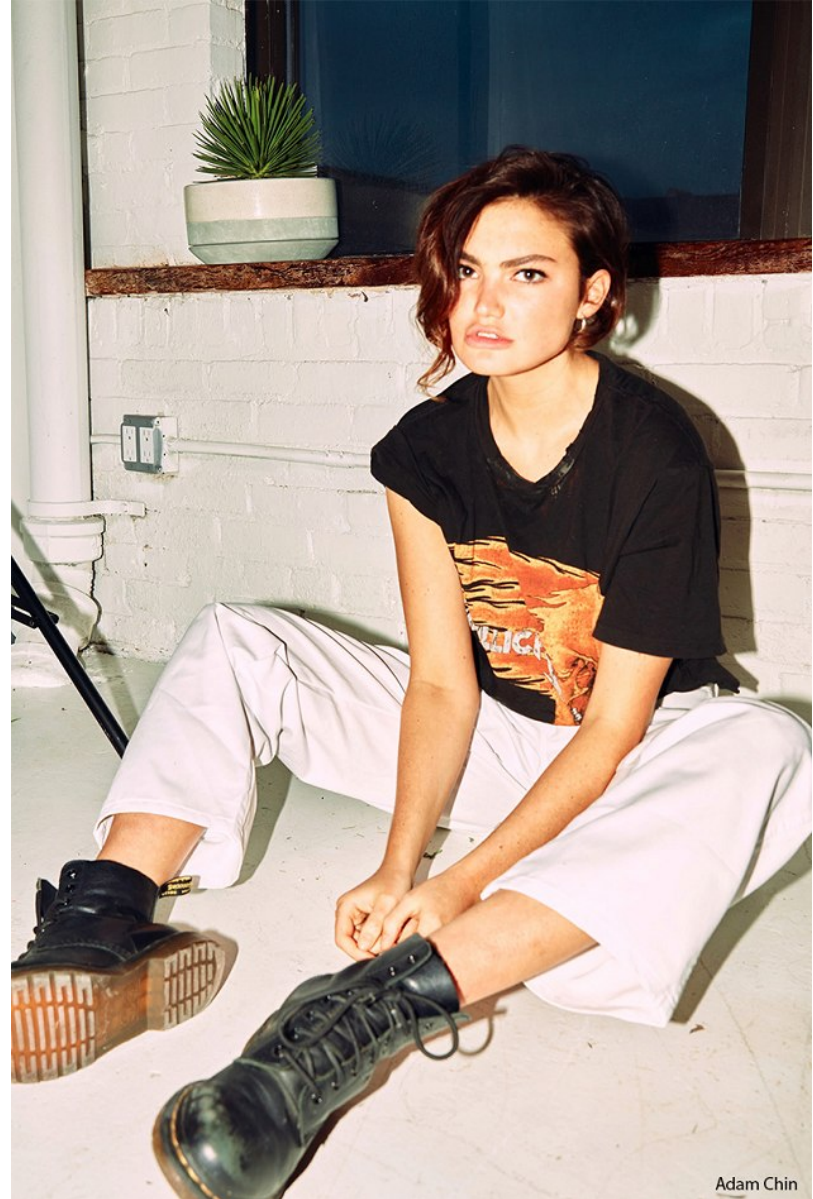

FENTON
MODEL MANAGEMENT

SADIE

Height: 5'8.5" Dress: 2-4 US Bust: 33" Waist: 25.5" Hips: 36" Shoes: 9 US Hair: Brown Eyes: Hazel

FENTON
MODEL MANAGEMENT

SADIE

Height: 5'8.5" Dress: 2-4 US Bust: 33" Waist: 25.5" Hips: 36" Shoes: 9 US Hair: Brown Eyes: Hazel

FENTON
MODEL MANAGEMENT

Wil Foster @rockcandyphoto

@rockcandyphoto

SADIE

Height: 5'8.5" Dress: 2-4 US Bust: 33" Waist: 25.5" Hips: 36" Shoes: 9 US Hair: Brown Eyes: Hazel

FENTON

MODEL MANAGEMENT

SADIE

Height: 5'8.5" Dress: 2-4 US Bust: 33" Waist: 25.5" Hips: 36" Shoes: 9 US Hair: Brown Eyes: Hazel

FENTON
MODEL MANAGEMENT

SADIE

Height: 5'8.5" Dress: 2-4 US Bust: 33" Waist: 25.5" Hips: 36" Shoes: 9 US Hair: Brown Eyes: Hazel