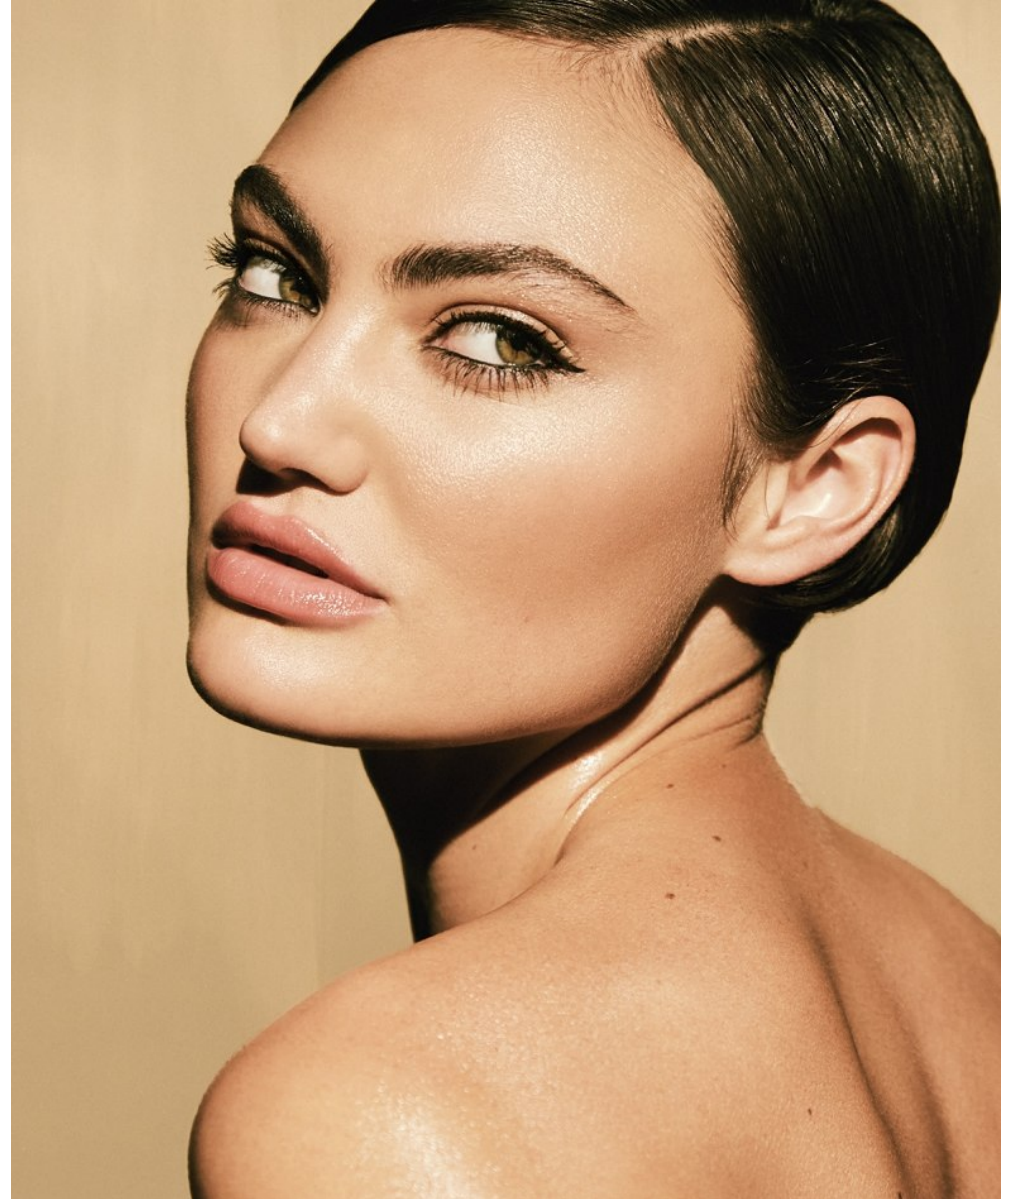

FENTON
MODEL MANAGEMENT

SADIE

Height: 5'8.5" Dress: 2-4 US Bust: 33" Waist: 25.5" Hips: 36" Shoes: 9 US Hair: Brown Eyes: Hazel