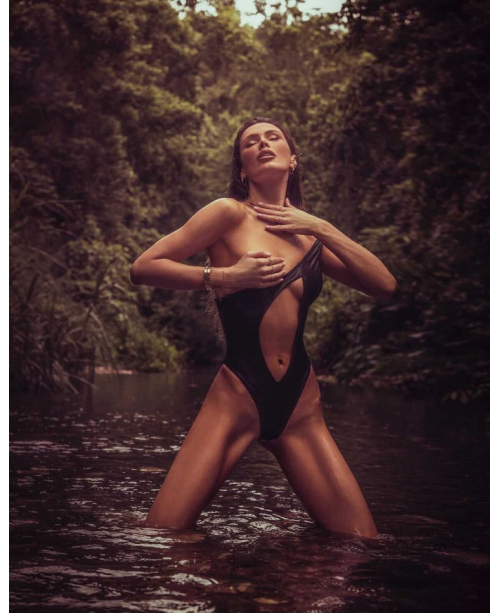

FENTON

MODEL MANAGEMENT

TIKA

Height: 5'11" Dress: 2-4 US Bust: 32" Waist: 25" Hips: 37.5" Shoes: 10.5 US Hair: Light Brown Eyes: Hazel

FENTON

MODEL MANAGEMENT

TIKA

Height: 5'11" Dress: 2-4 US Bust: 32" Waist: 25" Hips: 37.5" Shoes: 10.5 US Hair: Light Brown Eyes: Hazel