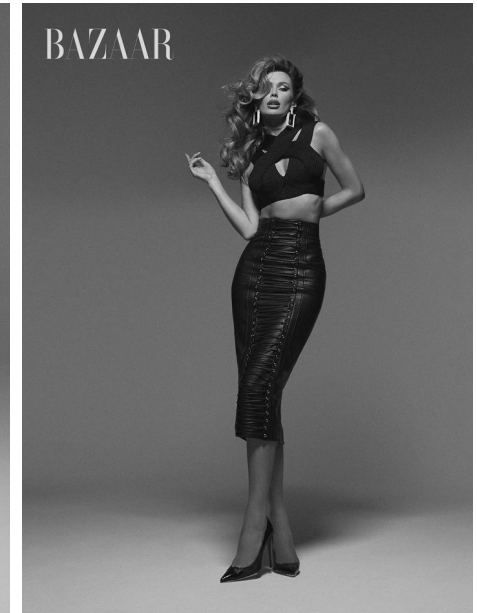

FENTON

MODEL MANAGEMENT

TIKA

Height: 5'11" Dress: 2-4 US Bust: 32" Waist: 25" Hips: 37.5" Shoes: 10.5 US Hair: Light Brown Eyes: Hazel

FENTON

MODEL MANAGEMENT

TIKA

Height: 5'11" Dress: 2-4 US Bust: 32" Waist: 25" Hips: 37.5" Shoes: 10.5 US Hair: Light Brown Eyes: Hazel