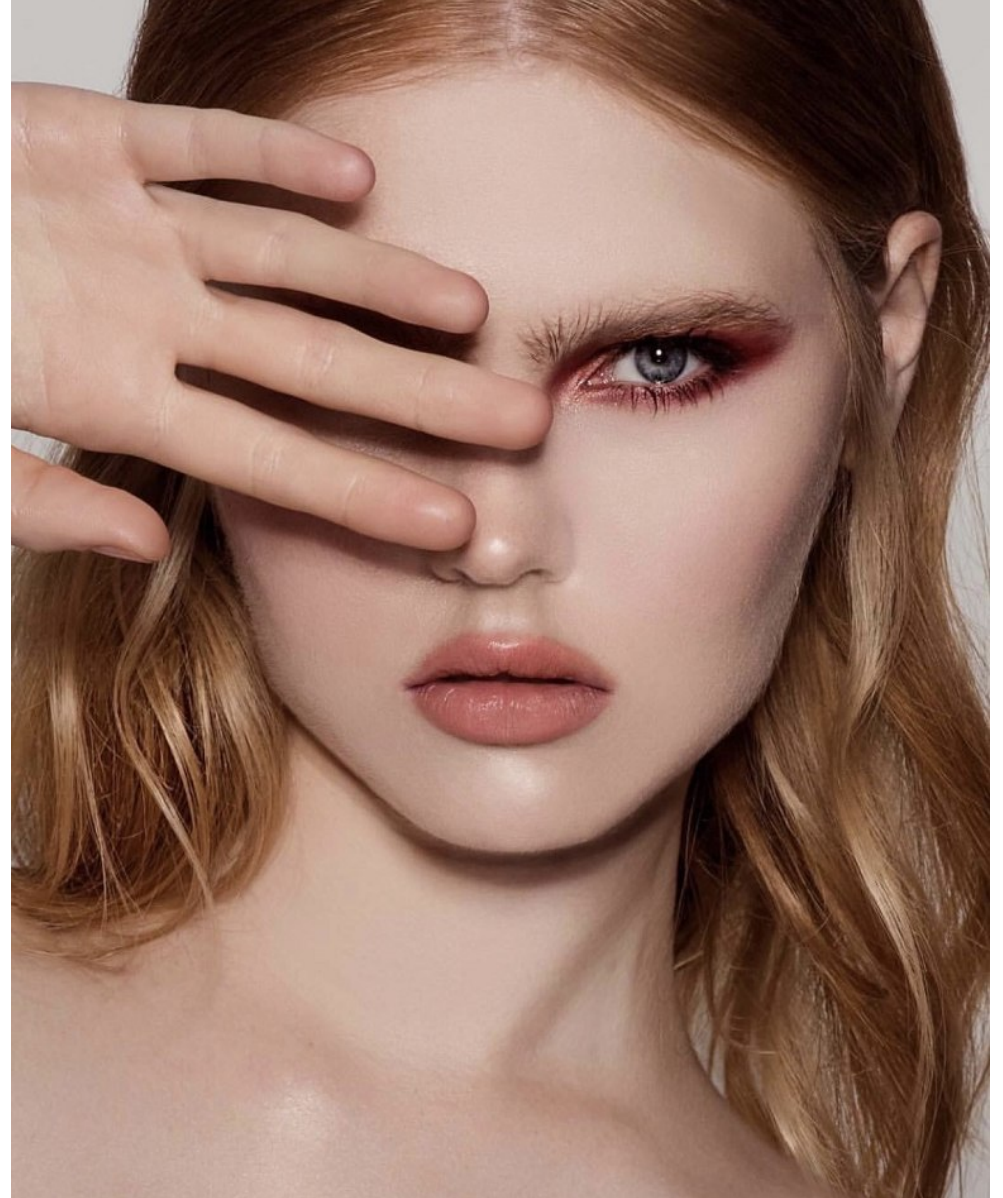

FENTON
MODEL MANAGEMENT

GINGER

Height: 5'8" Dress: 2 US Bust: 33" Waist: 23" Hips: 34.5" Shoes: 8.5 US Hair: Red Eyes: Blue