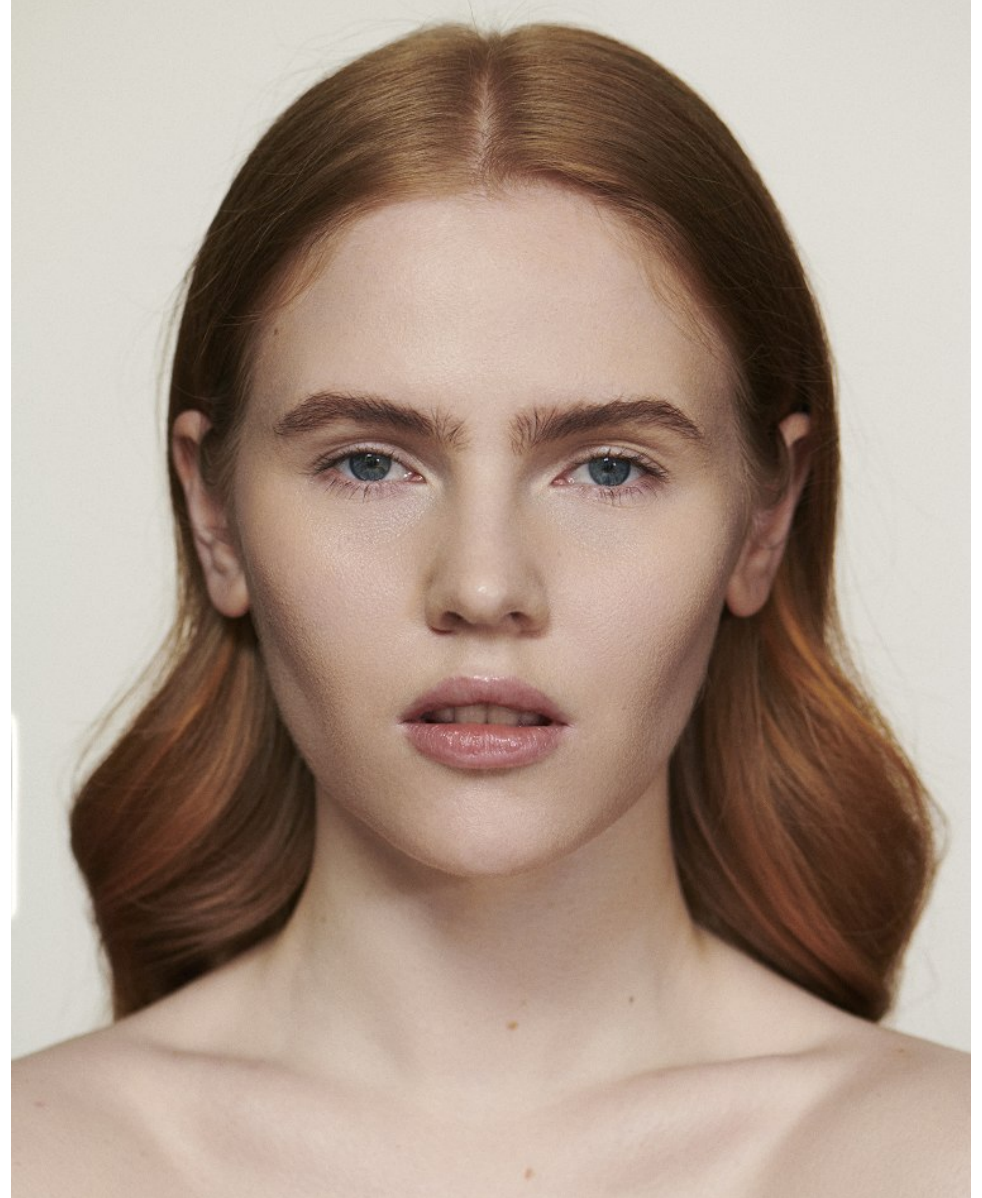

FENTON
MODEL MANAGEMENT

GINGER

Height: 5'8" Dress: 2 US Bust: 33" Waist: 23" Hips: 34.5" Shoes: 8.5 US Hair: Red Eyes: Blue