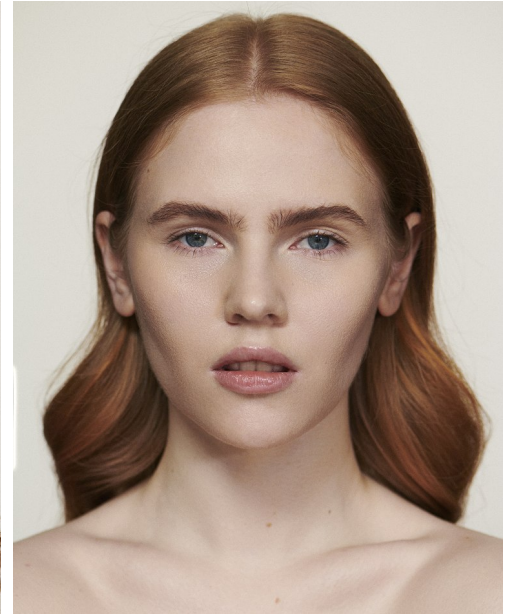

FENTON

MODEL MANAGEMENT

GINGER

Height: 5'8" Dress: 2 US Bust: 33" Waist: 23" Hips: 34.5" Shoes: 8.5 US Hair: Red Eyes: Blue

FENTON

MODEL MANAGEMENT

GINGER

Height: 5'8" Dress: 2 US Bust: 33" Waist: 23" Hips: 34.5" Shoes: 8.5 US Hair: Red Eyes: Blue

FENTON

MODEL MANAGEMENT

GINGER

Height: 5'8" Dress: 2 US Bust: 33" Waist: 23" Hips: 34.5" Shoes: 8.5 US Hair: Red Eyes: Blue