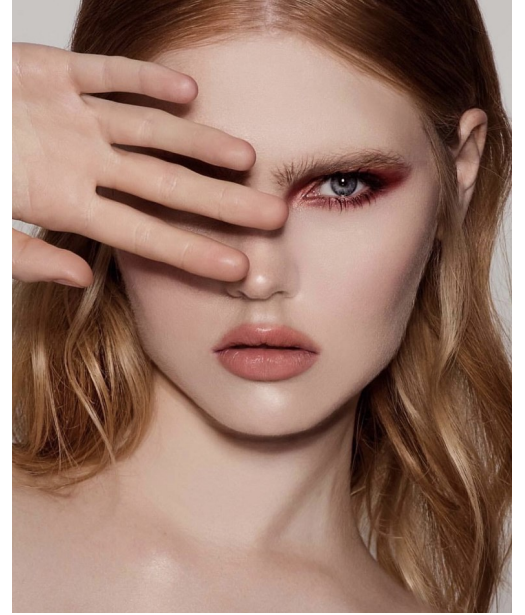

FENTON

MODEL MANAGEMENT

GINGER

Height: 5'8" Dress: 2 US Bust: 33" Waist: 23" Hips: 34.5" Shoes: 8.5 US Hair: Red Eyes: Blue

FENTON

MODEL MANAGEMENT

GINGER

Height: 5'8" Dress: 2 US Bust: 33" Waist: 23" Hips: 34.5" Shoes: 8.5 US Hair: Red Eyes: Blue