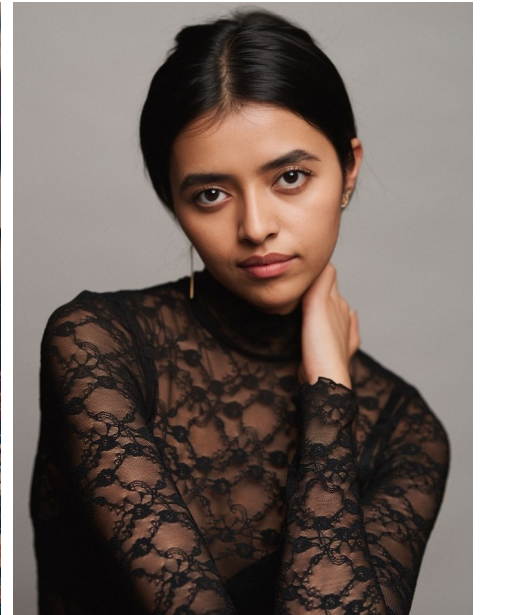

FENTON

MODEL MANAGEMENT

RAISIN SAINI

Height: 5'10" Dress: 0-2 US Bust: 32" Waist: 23" Hips: 33" Shoes: 10 US Hair: Black Eyes: Brown

FENTON

MODEL MANAGEMENT

RAISIN SAINI

Height: 5'10" Dress: 0-2 US Bust: 32" Waist: 23" Hips: 33" Shoes: 10 US Hair: Black Eyes: Brown