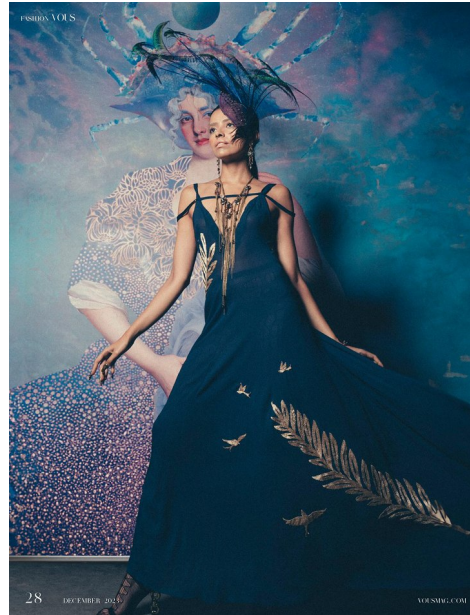

FENTON

MODEL MANAGEMENT

RAISIN SAINI

Height: 5'10" Dress: 0-2 US Bust: 32" Waist: 23" Hips: 33" Shoes: 10 US Hair: Black Eyes: Brown

FENTON

MODEL MANAGEMENT

RAISIN SAINI

Height: 5'10" Dress: 0-2 US Bust: 32" Waist: 23" Hips: 33" Shoes: 10 US Hair: Black Eyes: Brown