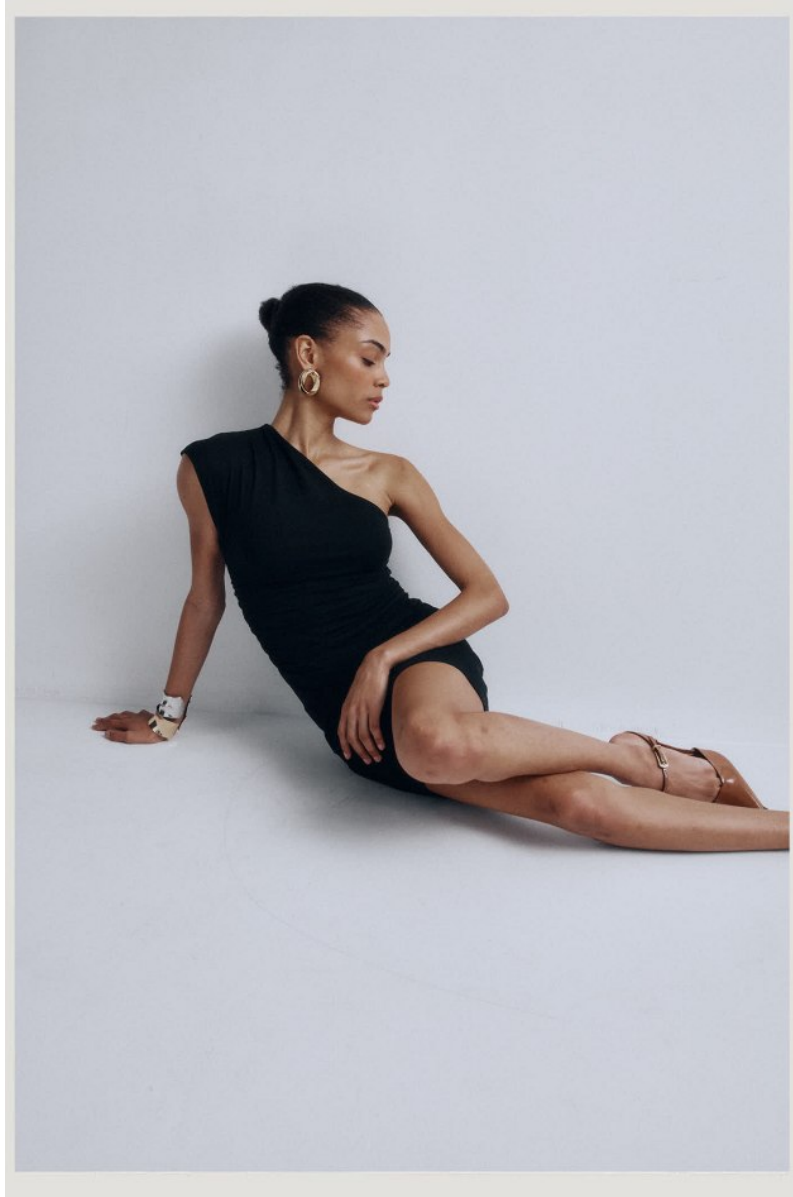

FENTON
MODEL MANAGEMENT

JASMINE

Height: 5'8" Dress: 2 US Bust: 32" Waist: 25" Hips: 35" Shoes: 8 US Hair: Brown Eyes: Brown