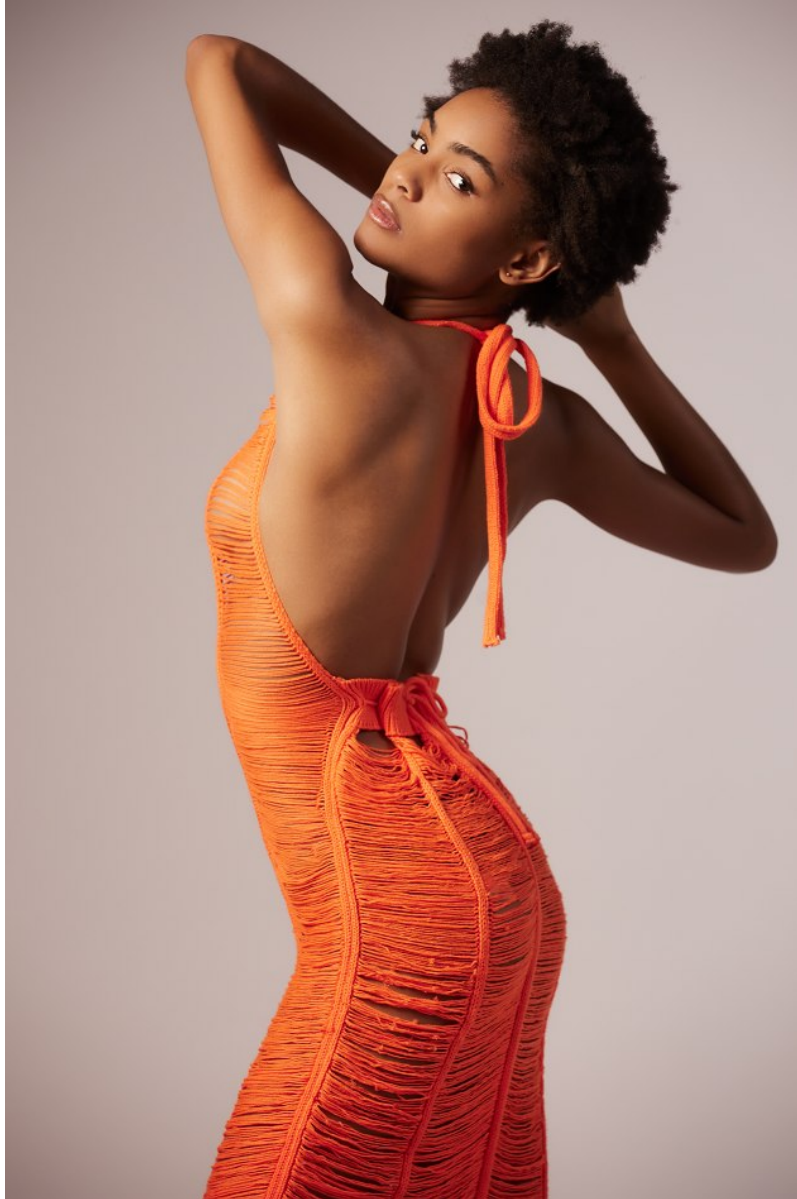

FENTON
MODEL MANAGEMENT

JASMINE

Height: 5'8" Dress: 2 US Bust: 32" Waist: 25" Hips: 35" Shoes: 8 US Hair: Brown Eyes: Brown