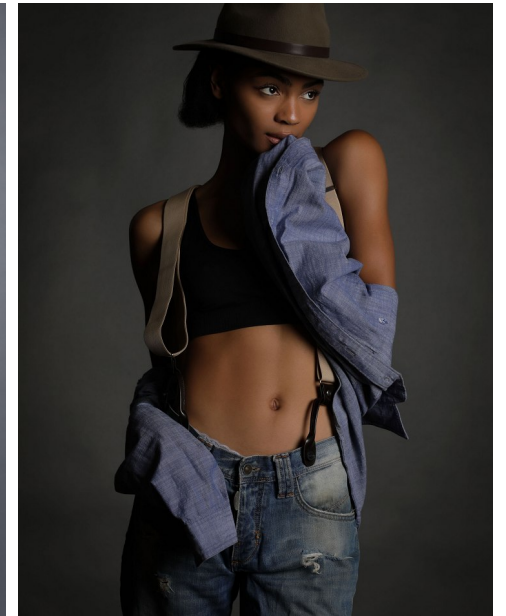

FENTON

MODEL MANAGEMENT

JASMINE

Height: 5'8" Dress: 2 US Bust: 32" Waist: 25" Hips: 35" Shoes: 8 US Hair: Brown Eyes: Brown

FENTON

MODEL MANAGEMENT

JASMINE

Height: 5'8" Dress: 2 US Bust: 32" Waist: 25" Hips: 35" Shoes: 8 US Hair: Brown Eyes: Brown