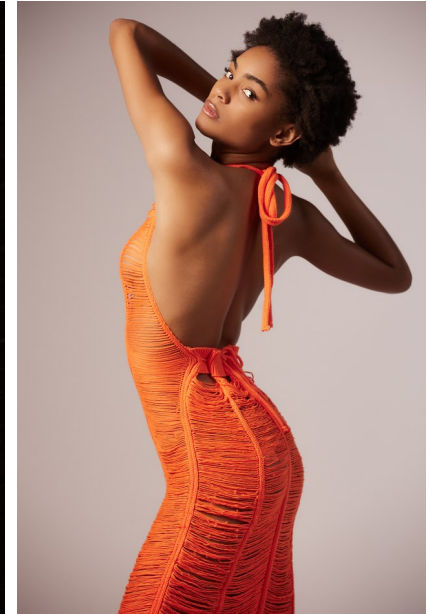

FENTON

MODEL MANAGEMENT

JASMINE

Height: 5'8" Dress: 2 US Bust: 32" Waist: 25" Hips: 33.5" Shoes: 8 US Hair: Brown Eyes: Brown

FENTON

MODEL MANAGEMENT

JASMINE

Height: 5'8" Dress: 2 US Bust: 32" Waist: 25" Hips: 33.5" Shoes: 8 US Hair: Brown Eyes: Brown