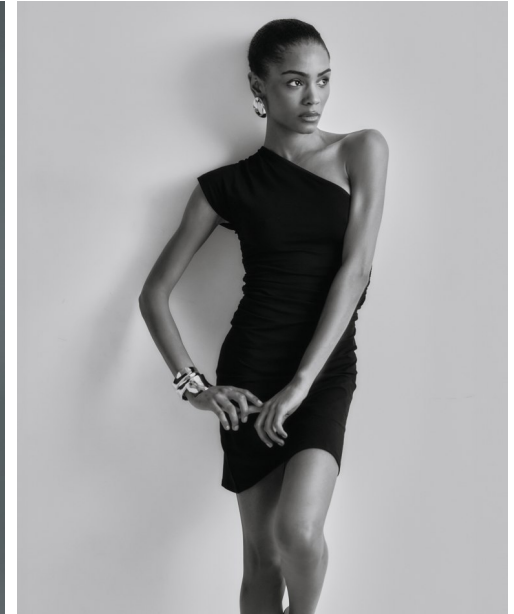

FENTON

MODEL MANAGEMENT

JASMINE

Height: 5'8" Dress: 2 US Bust: 32" Waist: 25" Hips: 33.5" Shoes: 8 US Hair: Brown Eyes: Brown

FENTON

MODEL MANAGEMENT

JASMINE

Height: 5'8" Dress: 2 US Bust: 32" Waist: 25" Hips: 33.5" Shoes: 8 US Hair: Brown Eyes: Brown

FENTON

MODEL MANAGEMENT

JASMINE

Height: 5'8" Dress: 2 US Bust: 32" Waist: 25" Hips: 33.5" Shoes: 8 US Hair: Brown Eyes: Brown