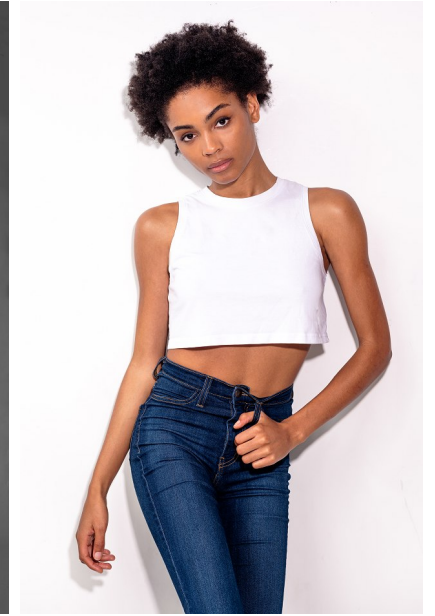

FENTON

MODEL MANAGEMENT

JASMINE

Height: 5'8" Dress: 2 US Bust: 32" Waist: 25" Hips: 35" Shoes: 8 US Hair: Brown Eyes: Brown

FENTON

MODEL MANAGEMENT

JASMINE

Height: 5'8" Dress: 2 US Bust: 32" Waist: 25" Hips: 35" Shoes: 8 US Hair: Brown Eyes: Brown