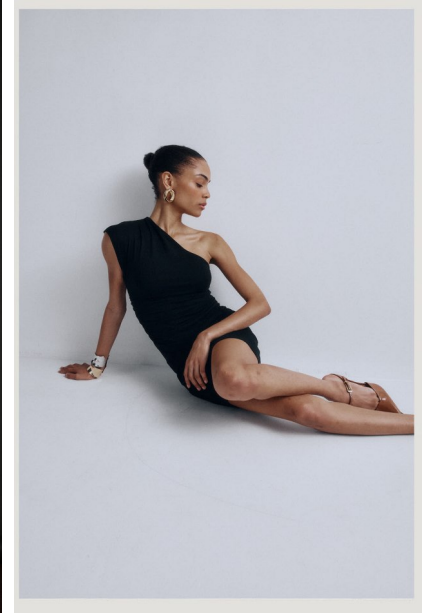

FENTON

MODEL MANAGEMENT

JASMINE

Height: 5'8" Dress: 2 US Bust: 32" Waist: 25" Hips: 33.5" Shoes: 8 US Hair: Brown Eyes: Brown

FENTON

MODEL MANAGEMENT

JASMINE

Height: 5'8" Dress: 2 US Bust: 32" Waist: 25" Hips: 33.5" Shoes: 8 US Hair: Brown Eyes: Brown