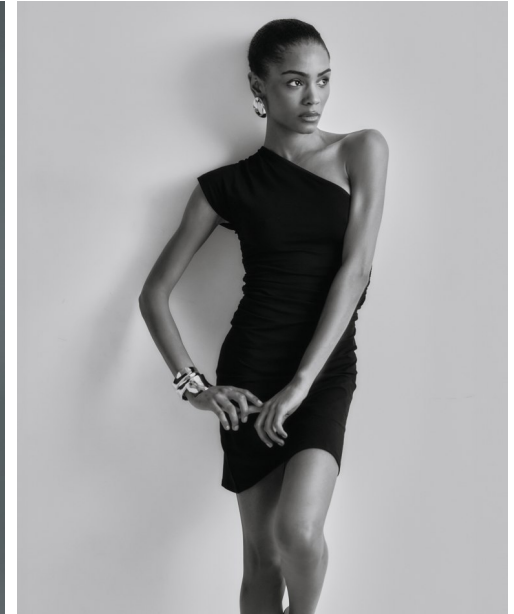

FENTON

MODEL MANAGEMENT

JASMINE

Height: 5'8" Dress: 2 US Bust: 32" Waist: 25" Hips: 35" Shoes: 8 US Hair: Brown Eyes: Brown

FENTON

MODEL MANAGEMENT

JASMINE

Height: 5'8" Dress: 2 US Bust: 32" Waist: 25" Hips: 35" Shoes: 8 US Hair: Brown Eyes: Brown

FENTON
MODEL MANAGEMENT

JASMINE

Height: 5'8" Dress: 2 US Bust: 32" Waist: 25" Hips: 35" Shoes: 8 US Hair: Brown Eyes: Brown