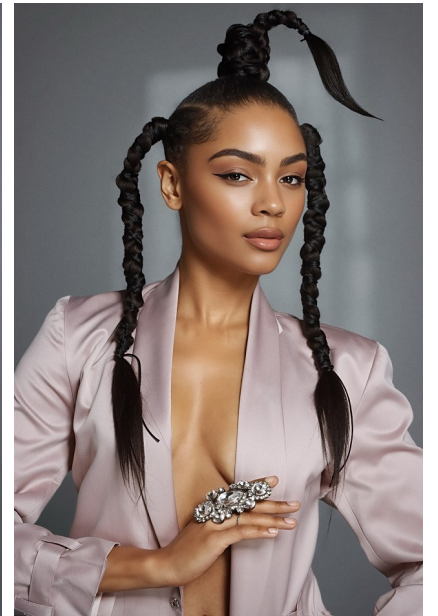

FENTON

MODEL MANAGEMENT

JASMINE

Height: 5'8" Dress: 2 US Bust: 32" Waist: 25" Hips: 33.5" Shoes: 8 US Hair: Brown Eyes: Brown

FENTON

MODEL MANAGEMENT

JASMINE

Height: 5'8" Dress: 2 US Bust: 32" Waist: 25" Hips: 33.5" Shoes: 8 US Hair: Brown Eyes: Brown