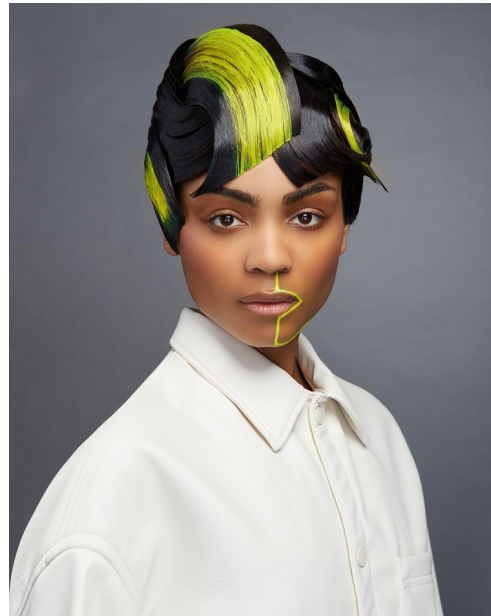

FENTON

MODEL MANAGEMENT

JASMINE

Height: 5'8" Dress: 2 US Bust: 32" Waist: 25" Hips: 33.5" Shoes: 8 US Hair: Brown Eyes: Brown

FENTON

MODEL MANAGEMENT

JASMINE

Height: 5'8" Dress: 2 US Bust: 32" Waist: 25" Hips: 33.5" Shoes: 8 US Hair: Brown Eyes: Brown