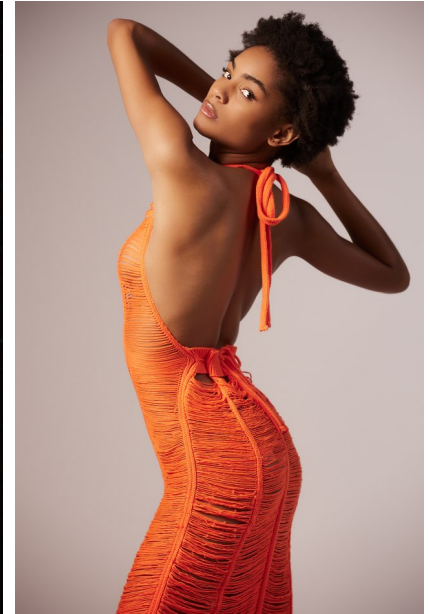

FENTON

MODEL MANAGEMENT

JASMINE

Height: 5'8" Dress: 2 US Bust: 32" Waist: 25" Hips: 35" Shoes: 8 US Hair: Brown Eyes: Brown

FENTON

MODEL MANAGEMENT

JASMINE

Height: 5'8" Dress: 2 US Bust: 32" Waist: 25" Hips: 35" Shoes: 8 US Hair: Brown Eyes: Brown