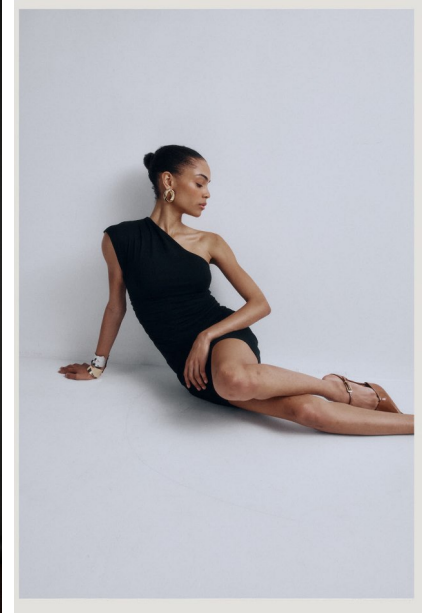

FENTON

MODEL MANAGEMENT

JASMINE

Height: 5'8" Dress: 2 US Bust: 32" Waist: 25" Hips: 35" Shoes: 8 US Hair: Brown Eyes: Brown

FENTON

MODEL MANAGEMENT

JASMINE

Height: 5'8" Dress: 2 US Bust: 32" Waist: 25" Hips: 35" Shoes: 8 US Hair: Brown Eyes: Brown