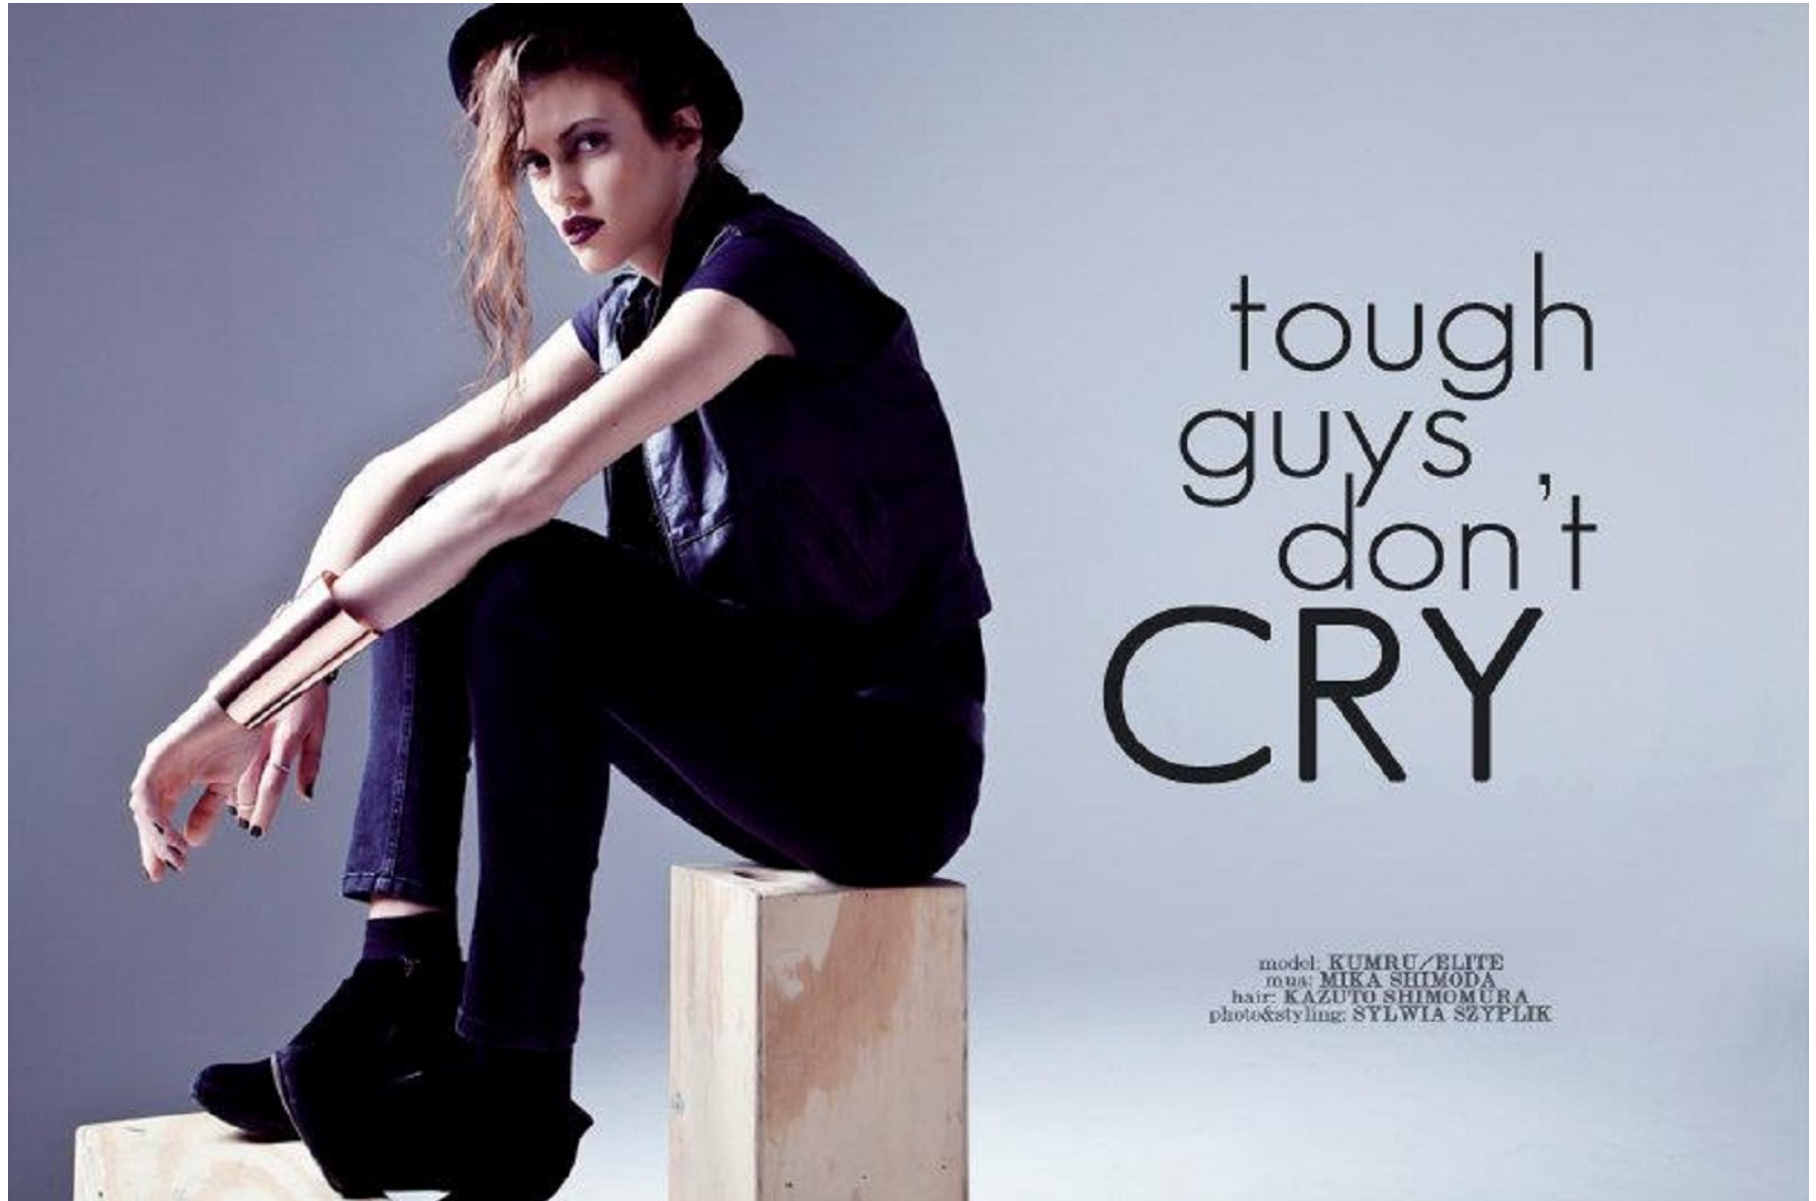

FENTON
MODEL MANAGEMENT

KUMRU

Height: 5'10" Dress: 0-2 US Bust: 32" Waist: 23" Hips: 33.5" Shoes: 8 US Hair: Brown Eyes: Brown