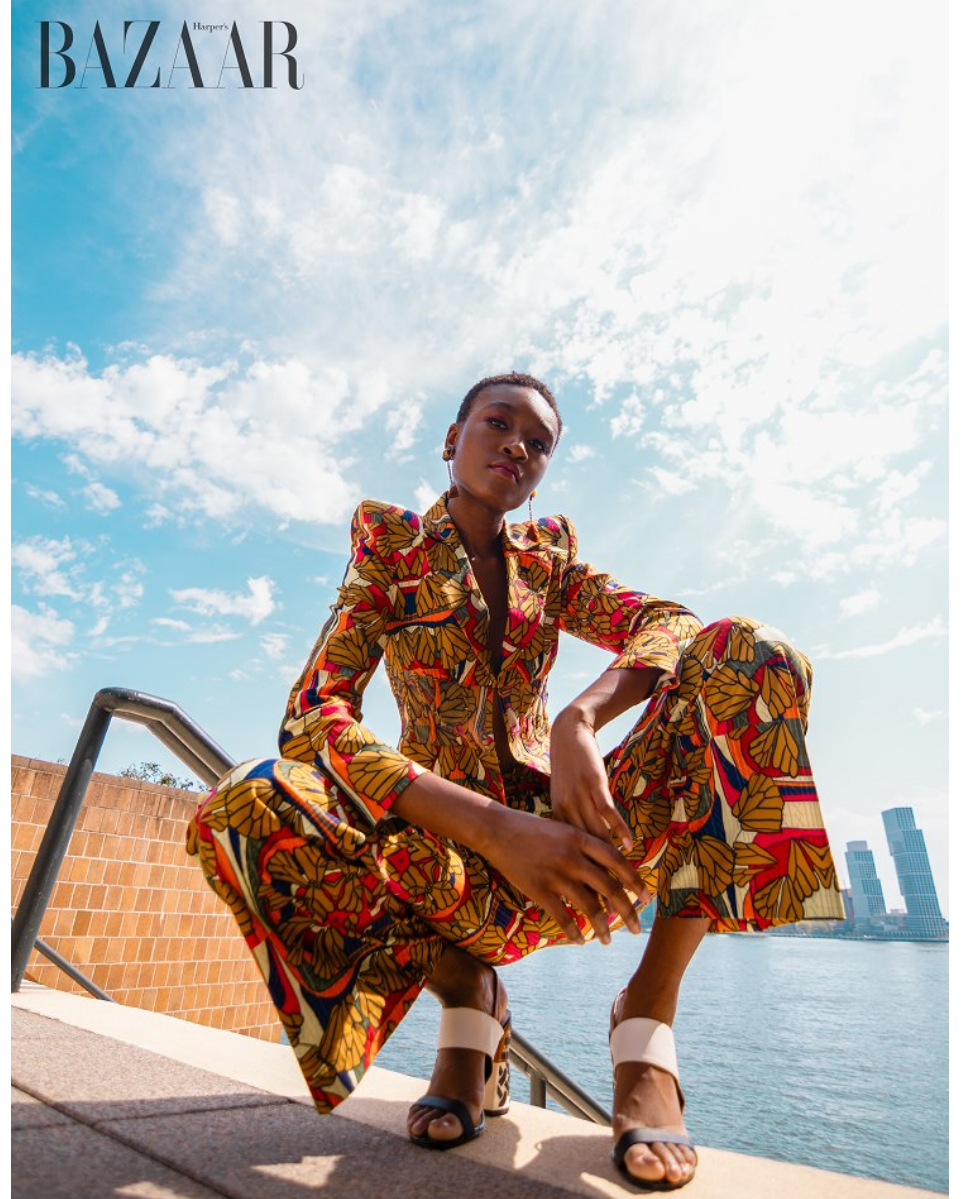

FENTON

MODEL MANAGEMENT

OLIVE T

Height: 5'11" Dress: 0-2 US Bust: 29" Waist: 24" Hips: 34.5" Shoes: 9 US Hair: Black Eyes: Brown

FENTON

MODEL MANAGEMENT

OLIVE T

Height: 5'11" Dress: 0-2 US Bust: 29" Waist: 24" Hips: 34.5" Shoes: 9 US Hair: Black Eyes: Brown