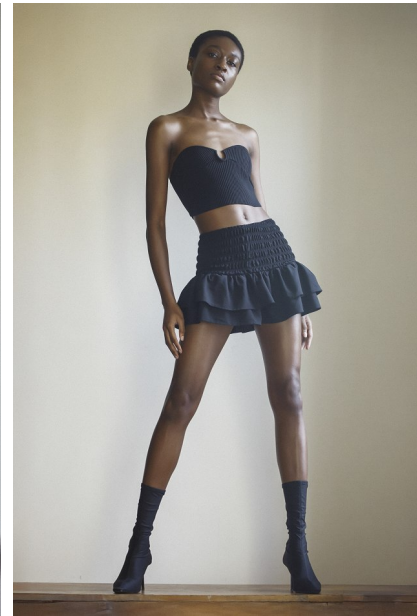

FENTON

MODEL MANAGEMENT

OLIVE T

Height: 5'11" Dress: 0-2 US Bust: 31" Waist: 24.5" Hips: 35" Shoes: 9 US Hair: Black Eyes: Brown

FENTON

MODEL MANAGEMENT

OLIVE T

Height: 5'11" Dress: 0-2 US Bust: 31" Waist: 24.5" Hips: 35" Shoes: 9 US Hair: Black Eyes: Brown