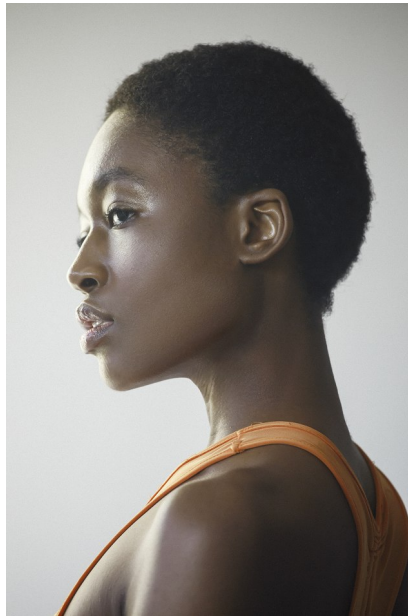

FENTON

MODEL MANAGEMENT

OLIVE T

Height: 5'11" Dress: 0-2 US Bust: 31" Waist: 24.5" Hips: 35" Shoes: 9 US Hair: Black Eyes: Brown

FENTON

MODEL MANAGEMENT

OLIVE T

Height: 5'11" Dress: 0-2 US Bust: 31" Waist: 24.5" Hips: 35" Shoes: 9 US Hair: Black Eyes: Brown