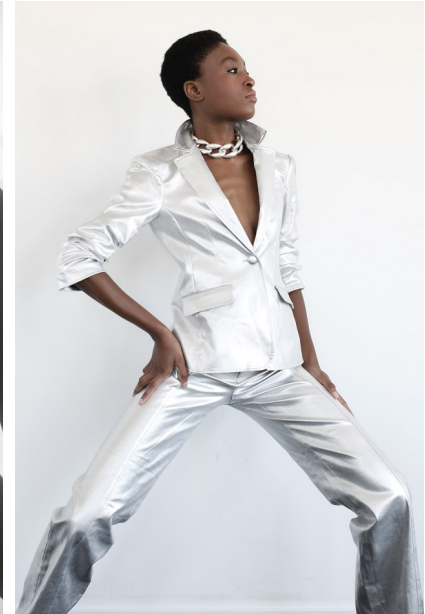

FENTON

MODEL MANAGEMENT

OLIVE T

Height: 5'11" Dress: 0-2 US Bust: 31" Waist: 24.5" Hips: 35" Shoes: 9 US Hair: Black Eyes: Brown

FENTON

MODEL MANAGEMENT

OLIVE T

Height: 5'11" Dress: 0-2 US Bust: 31" Waist: 24.5" Hips: 35" Shoes: 9 US Hair: Black Eyes: Brown