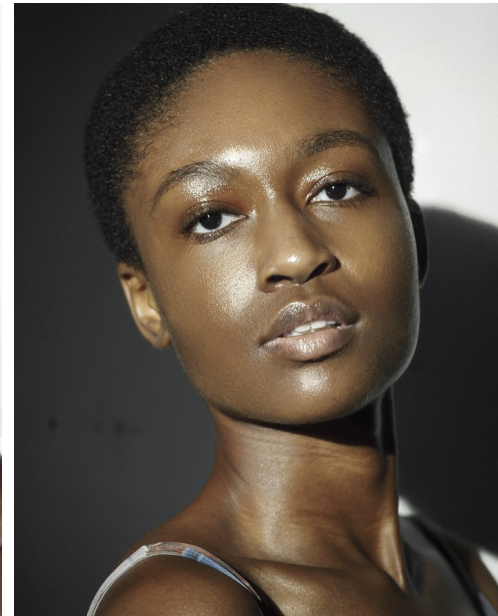

FENTON

MODEL MANAGEMENT

OLIVE T

Height: 5'11" Dress: 0-2 US Bust: 31" Waist: 24.5" Hips: 35" Shoes: 9 US Hair: Black Eyes: Brown

FENTON

MODEL MANAGEMENT

OLIVE T

Height: 5'11" Dress: 0-2 US Bust: 31" Waist: 24.5" Hips: 35" Shoes: 9 US Hair: Black Eyes: Brown