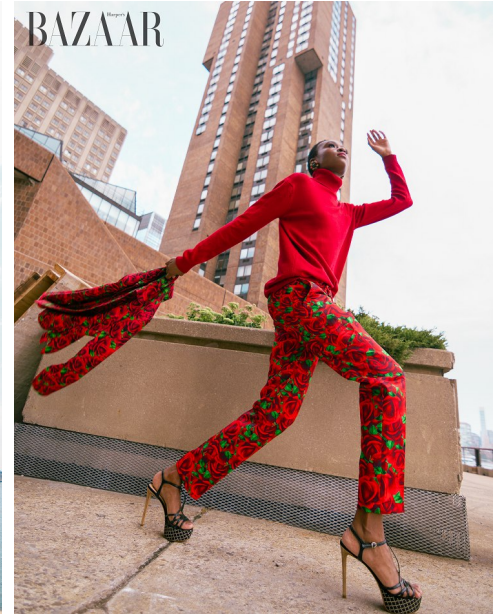

FENTON

MODEL MANAGEMENT

OLIVE T

Height: 5'11" Dress: 0-2 US Bust: 29" Waist: 24" Hips: 34.5" Shoes: 9 US Hair: Black Eyes: Brown

FENTON

MODEL MANAGEMENT

OLIVE T

Height: 5'11" Dress: 0-2 US Bust: 29" Waist: 24" Hips: 34.5" Shoes: 9 US Hair: Black Eyes: Brown

FENTON

MODEL MANAGEMENT

OLIVE T

Height: 5'11" Dress: 0-2 US Bust: 29" Waist: 24" Hips: 34.5" Shoes: 9 US Hair: Black Eyes: Brown