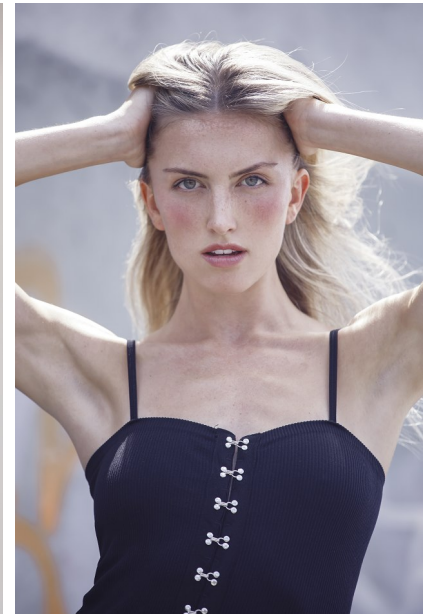

## DANA

Height: 5'9" Dress: 2 US Bust: 32" Waist: 25" Hips: 35.5" Shoes: 8.5 US Hair: Blonde Eyes: Blue/Green

## *DANA*

Height: 5'9" Dress: 2 US Bust: 32" Waist: 25" Hips: 35.5" Shoes: 8.5 US Hair: Blonde Eyes: Blue/Green