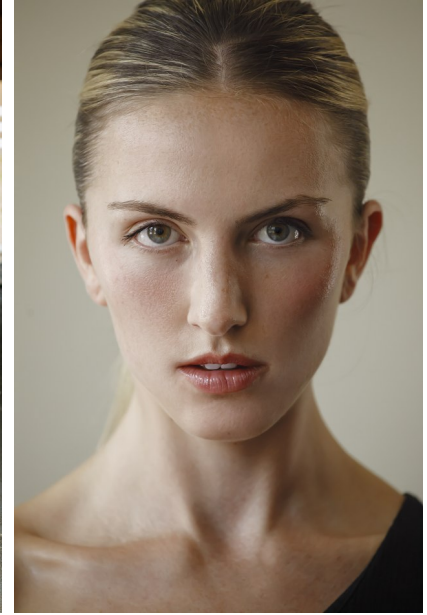

FENTON

MODEL MANAGEMENT

DANA

Height: 5'9" Dress: 2 US Bust: 32" Waist: 25" Hips: 35.5" Shoes: 8.5 US Hair: Blonde Eyes: Blue/Green