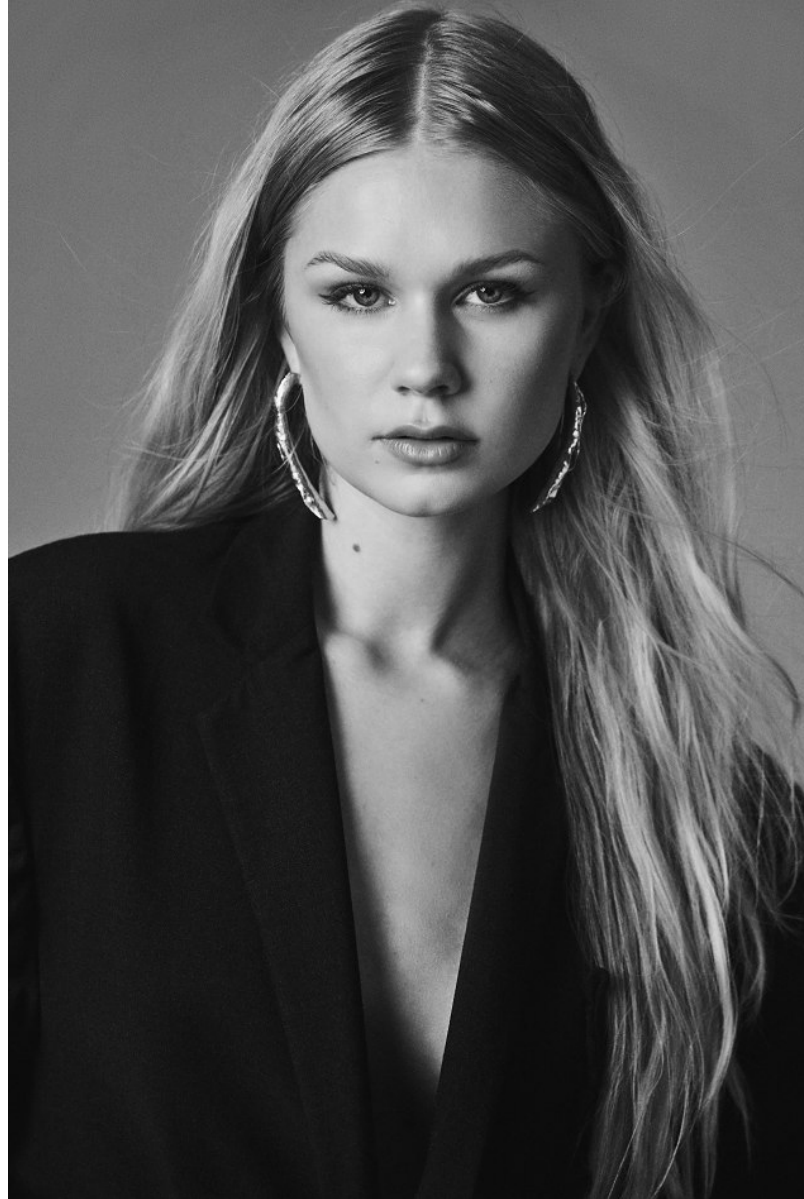

FENTON
MODEL MANAGEMENT

EMMA

Height: 5'9" Dress: 2 US Bust: 32" Waist: 23" Hips: 34.5" Shoes: 7.5 US Hair: Blonde Eyes: Blue

FENTON
MODEL MANAGEMENT

EMMA

Height: 5'9" Dress: 2 US Bust: 32" Waist: 23" Hips: 34.5" Shoes: 7.5 US Hair: Blonde Eyes: Blue