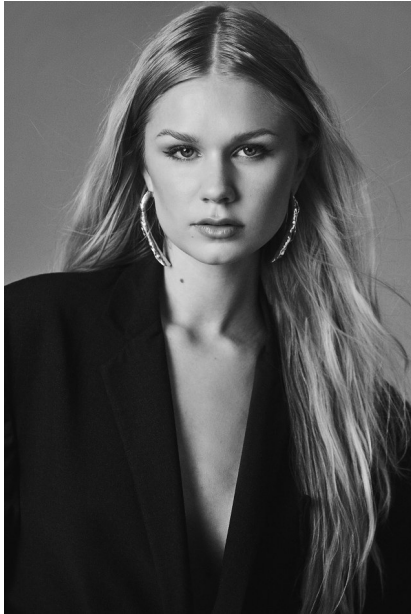

## EMMA

Height: 5'9" Dress: 2 US Bust: 32" Waist: 23" Hips: 34.5" Shoes: 7.5 US Hair: Blonde Eyes: Blue