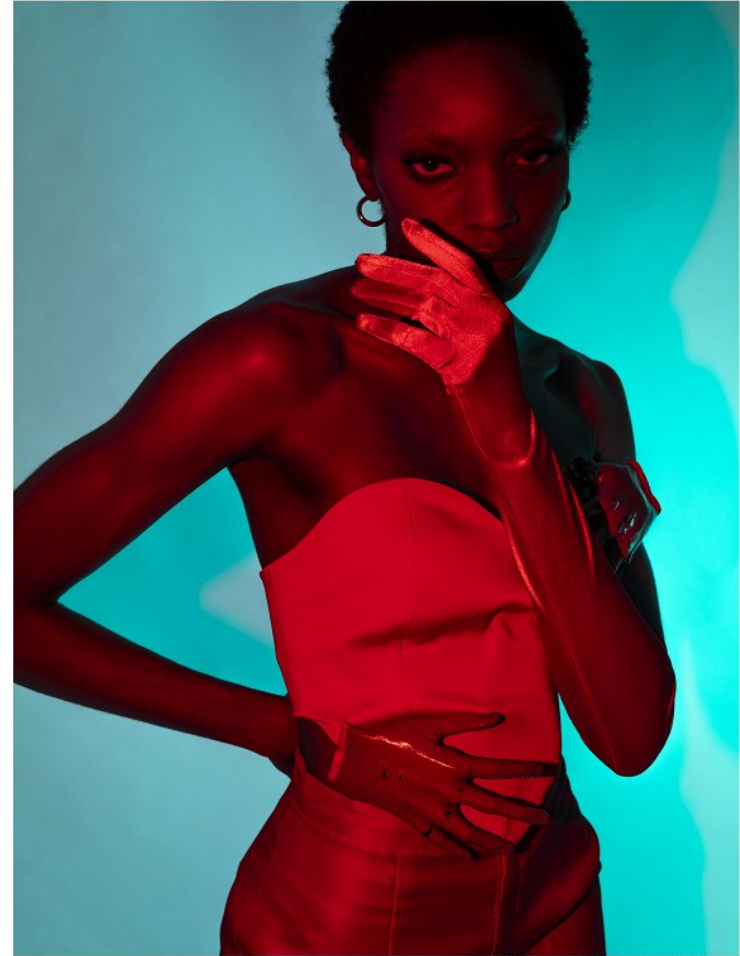

TOP PAPINGO MAMINGA @PAPINGOMAMINGA
PANTS AISHWARYA SINGHAL @DESIGN.AISHWARYA

FRANCESCA

Height: 5'11.5" Dress: 2-4 US Bust: 32" Waist: 25" Hips: 36" Shoes: 9 US Hair: Black Eyes: Brown