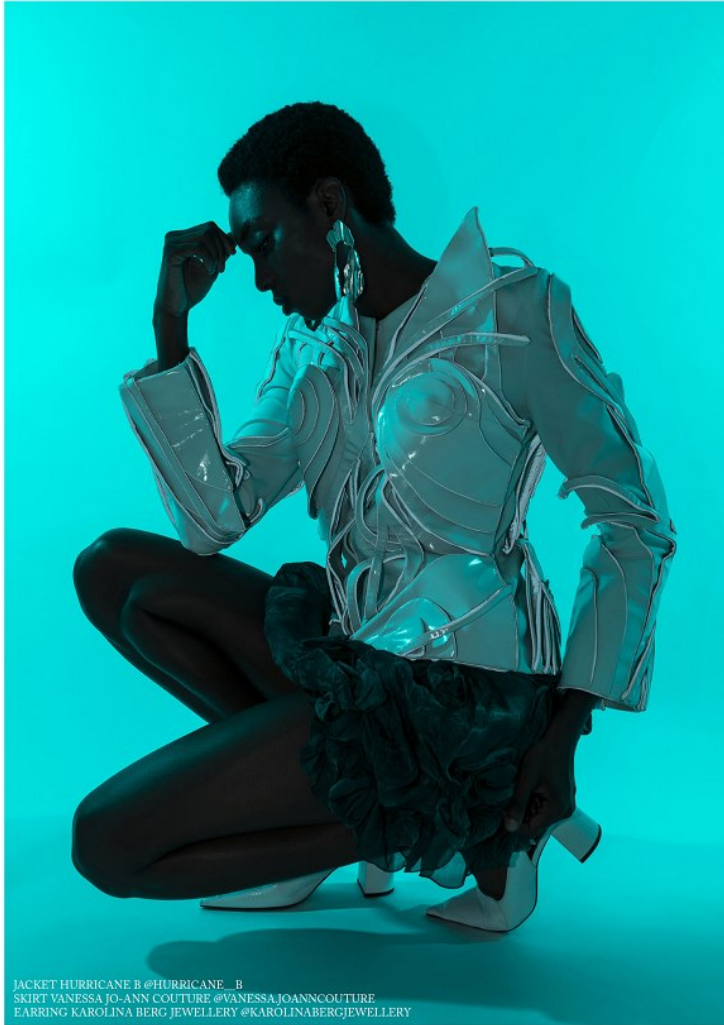

FENTON

MODEL MANAGEMENT

FRANCESCA

Height: 5'11.5" Dress: 2-4 US Bust: 32" Waist: 25" Hips: 36" Shoes: 9 US Hair: Black Eyes: Brown

FENTON

MODEL MANAGEMENT

FRANCESCA

Height: 5'11.5" Dress: 2-4 US Bust: 32" Waist: 25" Hips: 36" Shoes: 9 US Hair: Black Eyes: Brown

FENTON

MODEL MANAGEMENT

VANGUARD

VANGUARD

FRANCESCA

Height: 5'11.5" Dress: 2-4 US Bust: 32" Waist: 25" Hips: 36" Shoes: 9 US Hair: Black Eyes: Brown

FENTON
MODEL MANAGEMENT

FRANCESCA

Height: 5'11.5" Dress: 2-4 US Bust: 32" Waist: 25" Hips: 36" Shoes: 9 US Hair: Black Eyes: Brown

FENTON
MODEL MANAGEMENT

FRANCESCA

Height: 5'11.5" Dress: 2-4 US Bust: 32" Waist: 25" Hips: 36" Shoes: 9 US Hair: Black Eyes: Brown