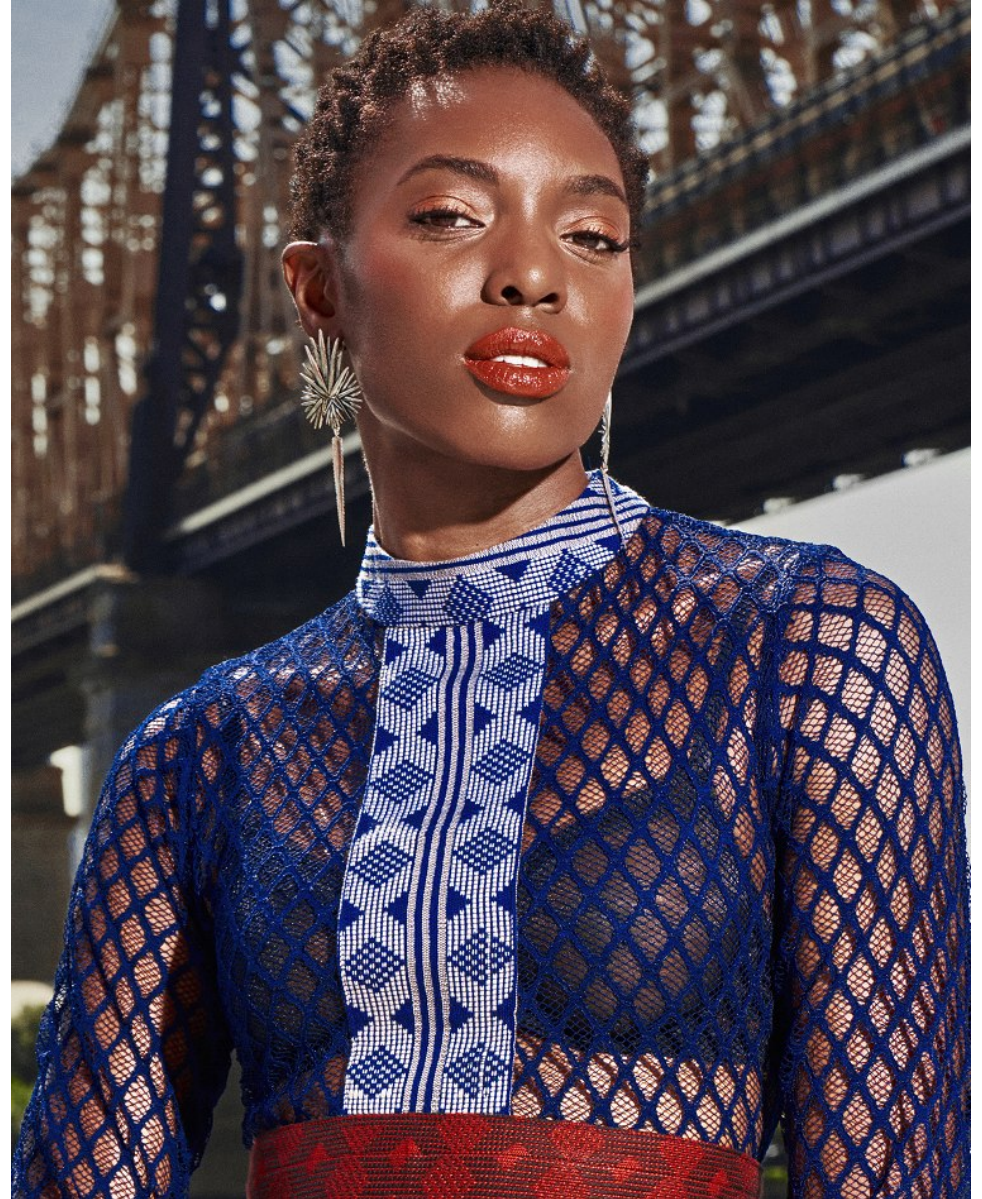

FENTON
MODEL MANAGEMENT

FRANCESCA

Height: 5'11.5" Dress: 2-4 US Bust: 32" Waist: 25" Hips: 36" Shoes: 9 US Hair: Black Eyes: Brown