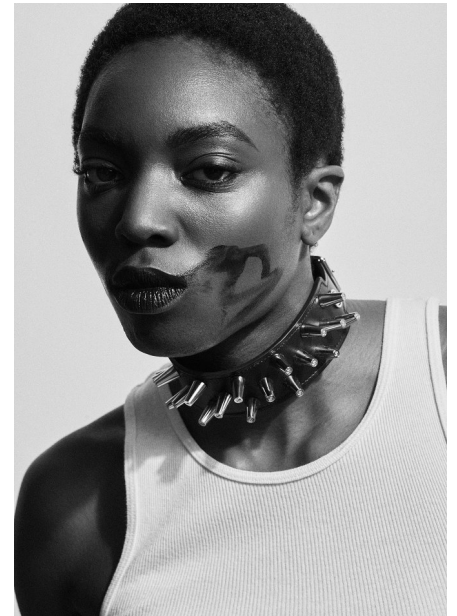

FENTON

MODEL MANAGEMENT

FRANCESCA

Height: 5'11.5" Dress: 2-4 US Bust: 32" Waist: 25" Hips: 36" Shoes: 9 US Hair: Black Eyes: Brown