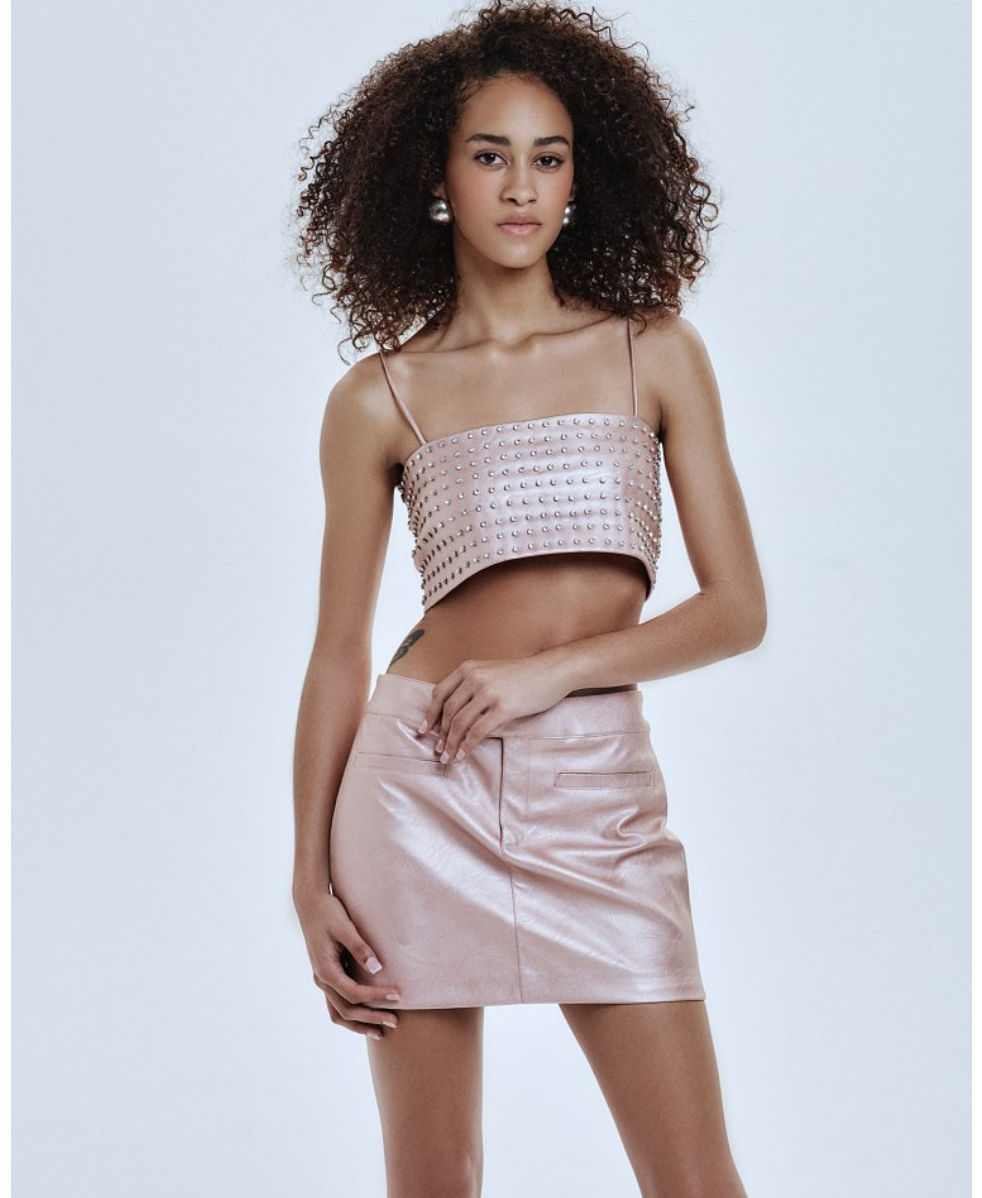

FENTON
MODEL MANAGEMENT

TAYLOR

Height: 5'10" Dress: 2 US Bust: 34" Waist: 24.5" Hips: 35.5" Shoes: 10 US Hair: Brown Eyes: Brown