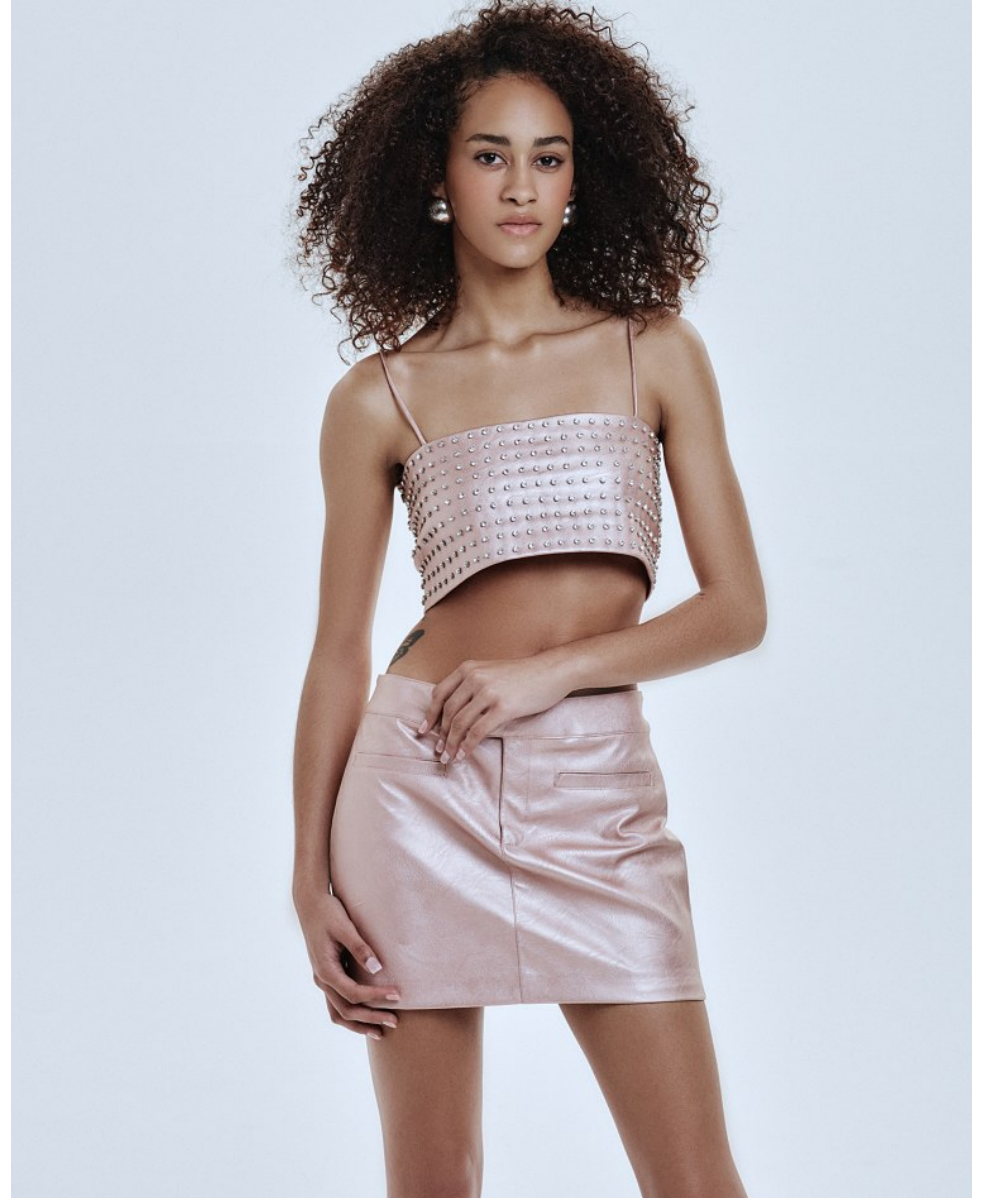

FENTON
MODEL MANAGEMENT

TAYLOR

Height: 5'10" Dress: 2 US Bust: 34" Waist: 24.5" Hips: 35.5" Shoes: 10 US Hair: Brown Eyes: Brown