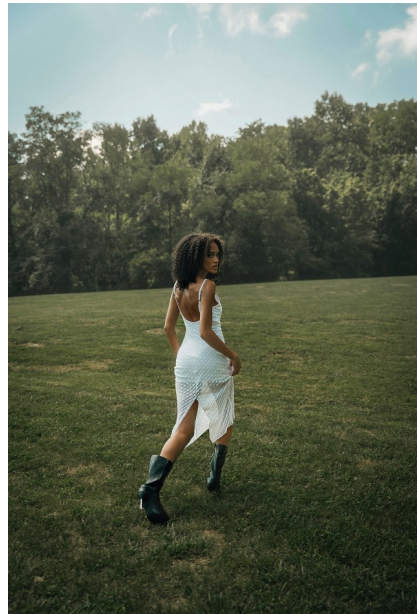

FENTON

MODEL MANAGEMENT

TAYLOR

Height: 5'10" Dress: 2 US Bust: 34" Waist: 24.5" Hips: 35.5" Shoes: 10 US Hair: Brown Eyes: Brown

FENTON

MODEL MANAGEMENT

TAYLOR

Height: 5'10" Dress: 2 US Bust: 34" Waist: 24.5" Hips: 35.5" Shoes: 10 US Hair: Brown Eyes: Brown

FENTON

MODEL MANAGEMENT

TAYLOR

Height: 5'10" Dress: 2 US Bust: 34" Waist: 24.5" Hips: 35.5" Shoes: 10 US Hair: Brown Eyes: Brown