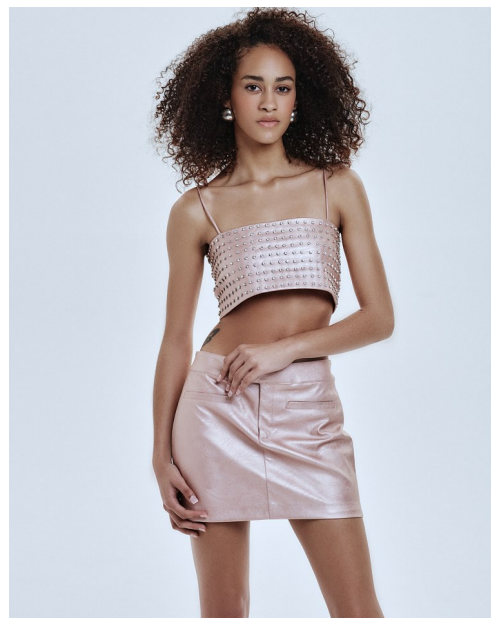

FENTON

MODEL MANAGEMENT

TAYLOR

Height: 5'10" Dress: 2 US Bust: 34" Waist: 24.5" Hips: 35.5" Shoes: 10 US Hair: Brown Eyes: Brown

FENTON

MODEL MANAGEMENT

TAYLOR

Height: 5'10" Dress: 2 US Bust: 34" Waist: 24.5" Hips: 35.5" Shoes: 10 US Hair: Brown Eyes: Brown

FENTON

MODEL MANAGEMENT

TAYLOR

Height: 5'10" Dress: 2 US Bust: 34" Waist: 24.5" Hips: 35.5" Shoes: 10 US Hair: Brown Eyes: Brown