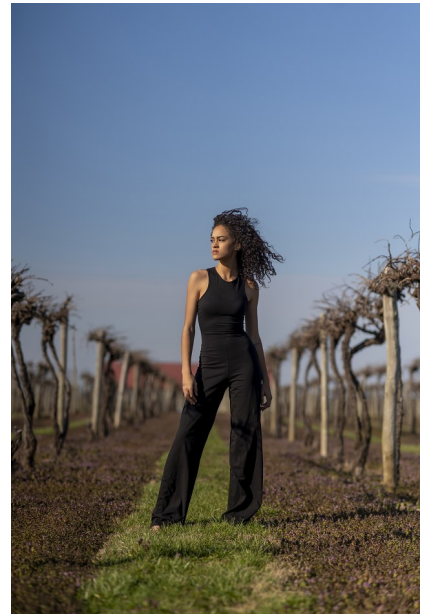

FENTON

MODEL MANAGEMENT

TAYLOR

Height: 5'10" Dress: 2 US Bust: 34" Waist: 24.5" Hips: 35.5" Shoes: 10 US Hair: Brown Eyes: Brown

FENTON

MODEL MANAGEMENT

TAYLOR

Height: 5'10" Dress: 2 US Bust: 34" Waist: 24.5" Hips: 35.5" Shoes: 10 US Hair: Brown Eyes: Brown

FENTON

MODEL MANAGEMENT

TAYLOR

Height: 5'10" Dress: 2 US Bust: 34" Waist: 24.5" Hips: 35.5" Shoes: 10 US Hair: Brown Eyes: Brown