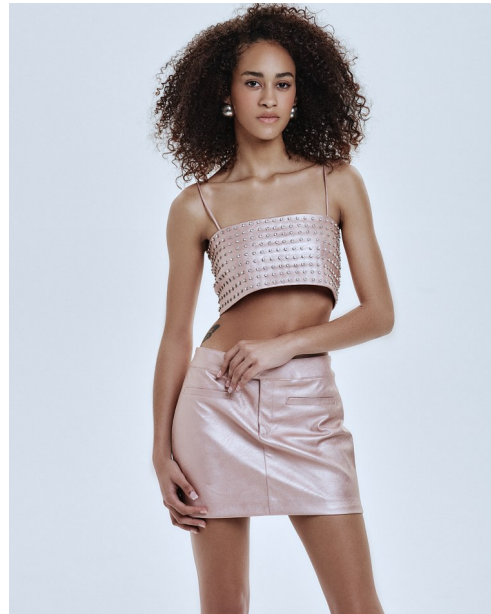

FENTON

MODEL MANAGEMENT

TAYLOR

Height: 5'10" Dress: 2 US Bust: 34" Waist: 24.5" Hips: 35.5" Shoes: 10 US Hair: Brown Eyes: Brown

FENTON

MODEL MANAGEMENT

TAYLOR

Height: 5'10" Dress: 2 US Bust: 34" Waist: 24.5" Hips: 35.5" Shoes: 10 US Hair: Brown Eyes: Brown

FENTON

MODEL MANAGEMENT

TAYLOR

Height: 5'10" Dress: 2 US Bust: 34" Waist: 24.5" Hips: 35.5" Shoes: 10 US Hair: Brown Eyes: Brown