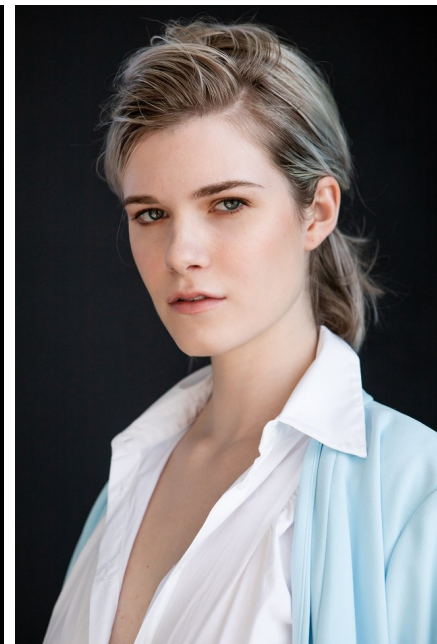

*KARINA D*

Height: 5'11" Dress: 2 US Bust: 32" Waist: 25" Hips: 36" Shoes: 8 US  
Hair: Blonde Eyes: Blue/Grey

**FENTON**  
MODEL MANAGEMENT

Fenton Model Management, 207 East 63rd Street, Suite 1W, New York, NY 10065.  
212-758-9500 | [www.fentonmodels.com](http://www.fentonmodels.com)