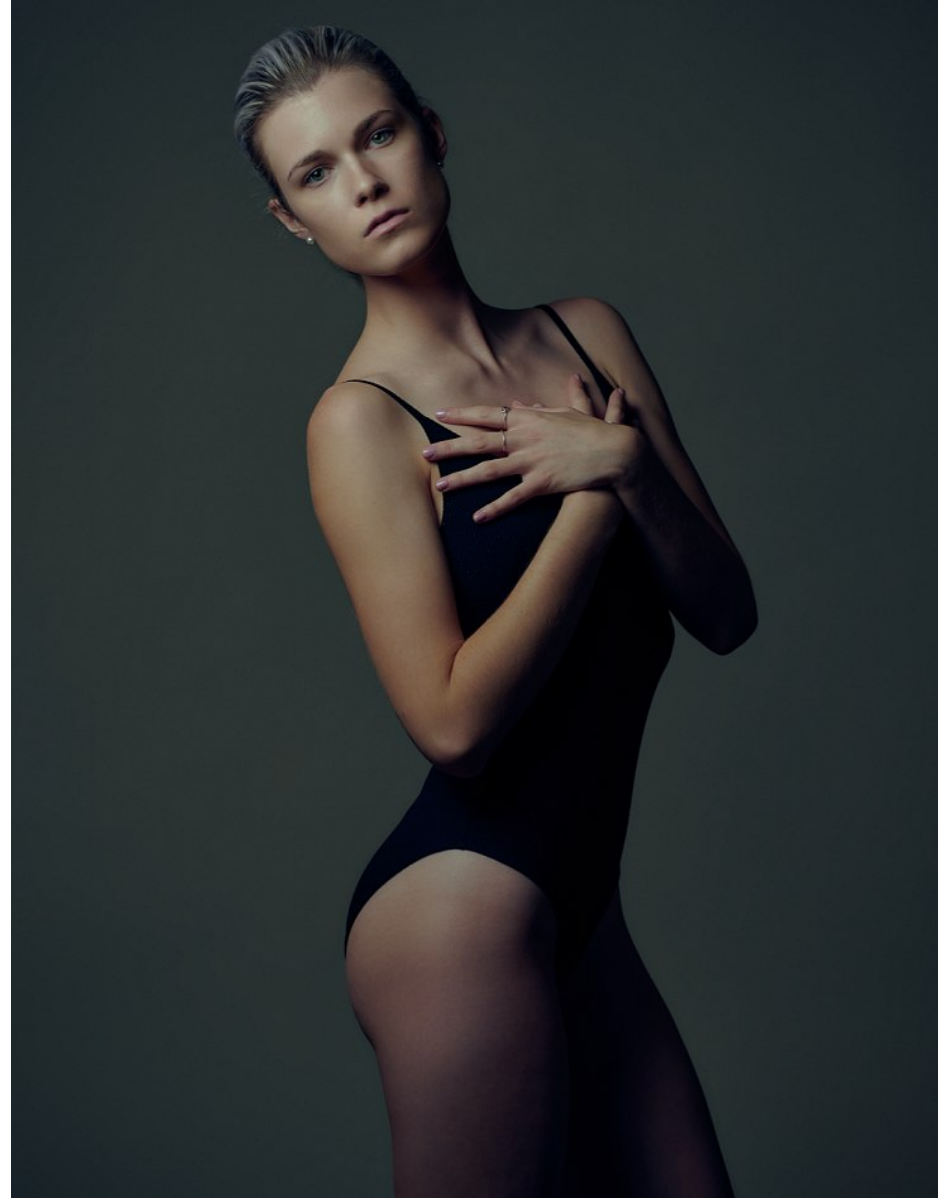

FENTON
MODEL MANAGEMENT

KARINA D

Height: 5'11" Dress: 2 US Bust: 32" Waist: 25" Hips: 36" Shoes: 8 US Hair: Blonde Eyes: Blue/Grey