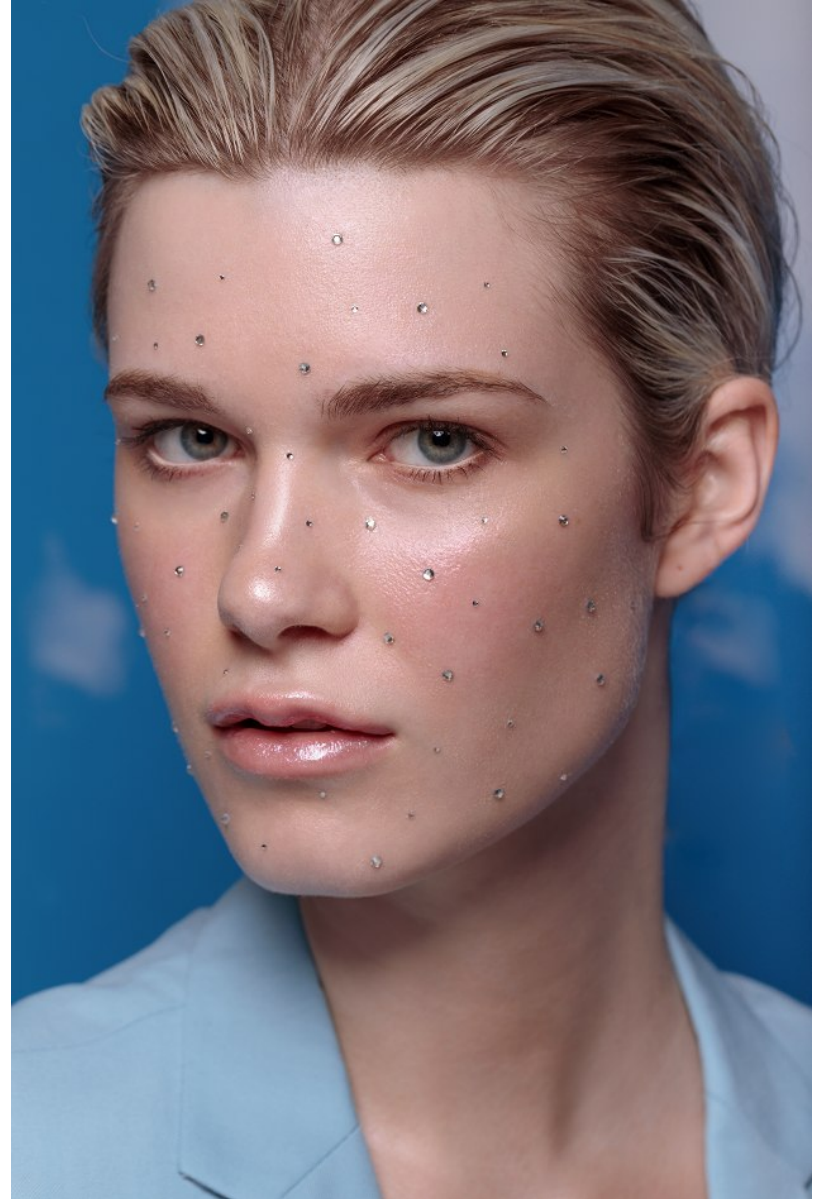

FENTON
MODEL MANAGEMENT

KARINA D

Height: 5'11" Dress: 2 US Bust: 32" Waist: 25" Hips: 36" Shoes: 8 US Hair: Blonde Eyes: Blue/Grey