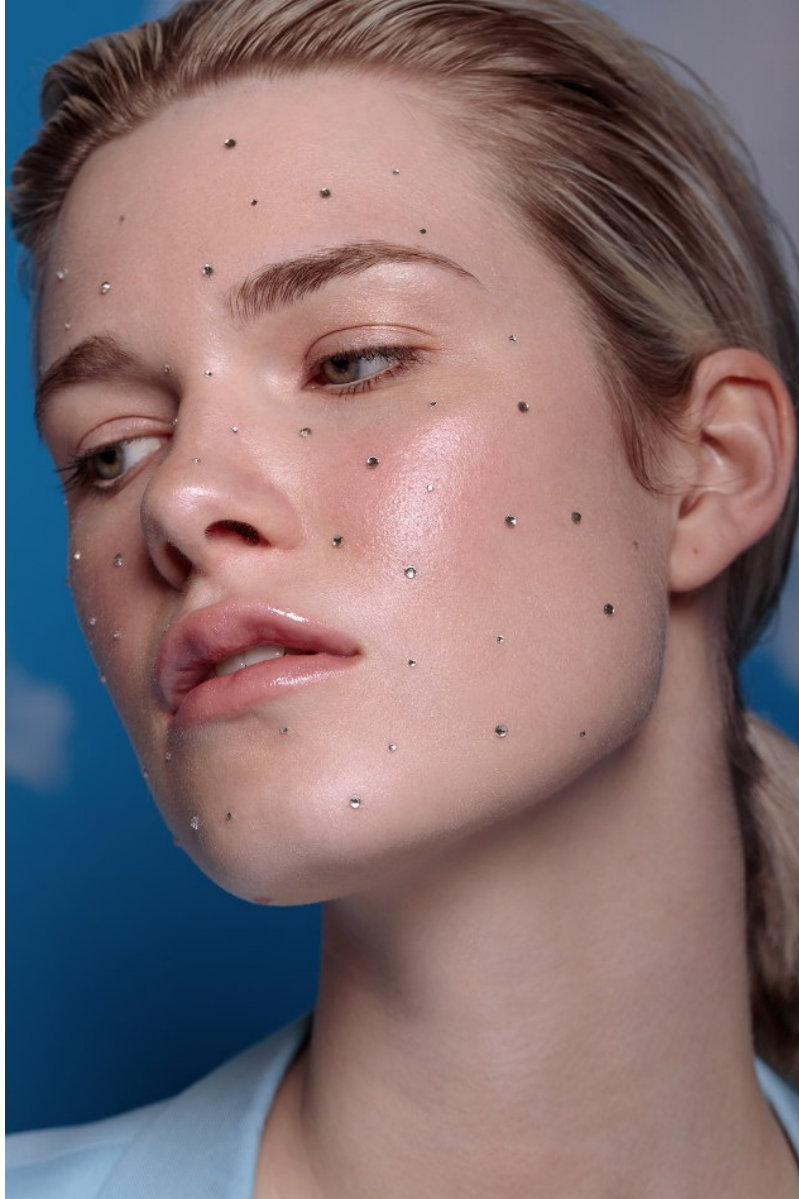

FENTON
MODEL MANAGEMENT

KARINA D

Height: 5'11" Dress: 2 US Bust: 32" Waist: 25" Hips: 36" Shoes: 8 US Hair: Blonde Eyes: Blue/Grey