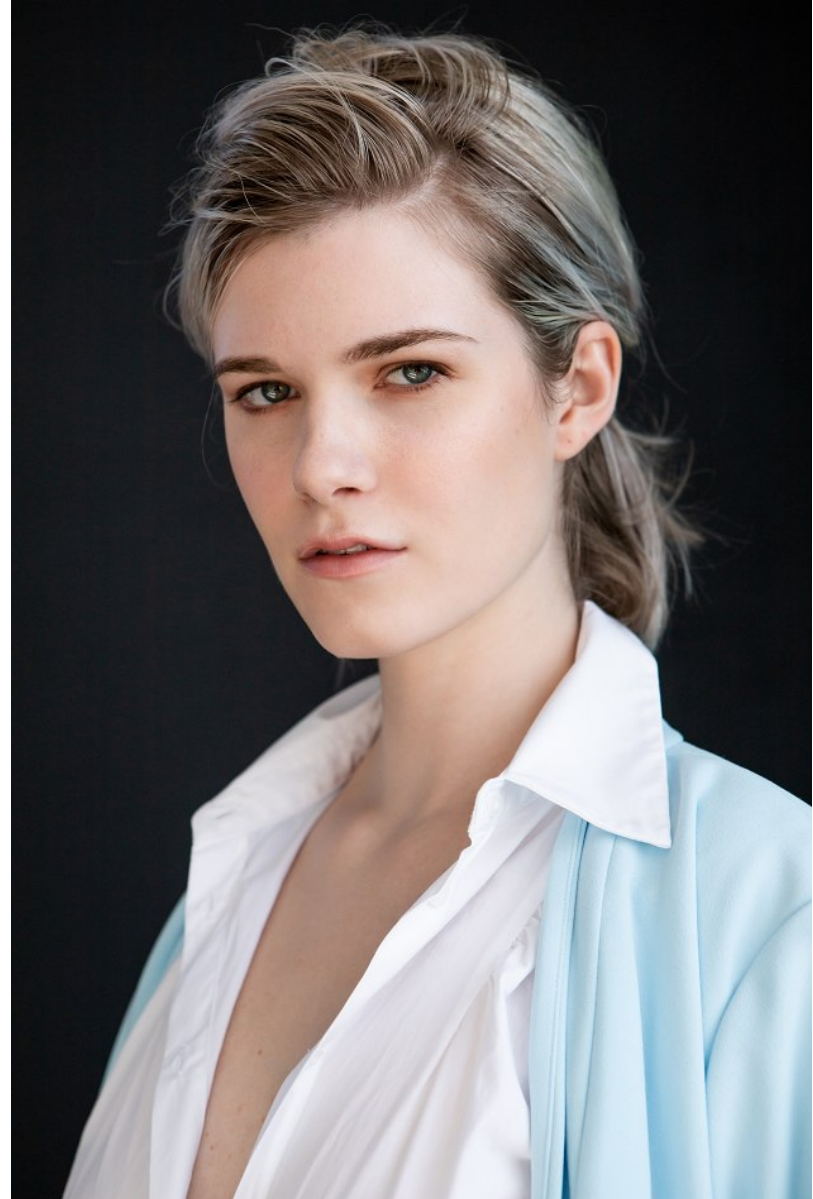

FENTON
MODEL MANAGEMENT

KARINA D

Height: 5'11" Dress: 2 US Bust: 32" Waist: 25" Hips: 36" Shoes: 8 US Hair: Blonde Eyes: Blue/Grey

FENTON
MODEL MANAGEMENT

KARINA D

Height: 5'11" Dress: 2 US Bust: 32" Waist: 25" Hips: 36" Shoes: 8 US Hair: Blonde Eyes: Blue/Grey