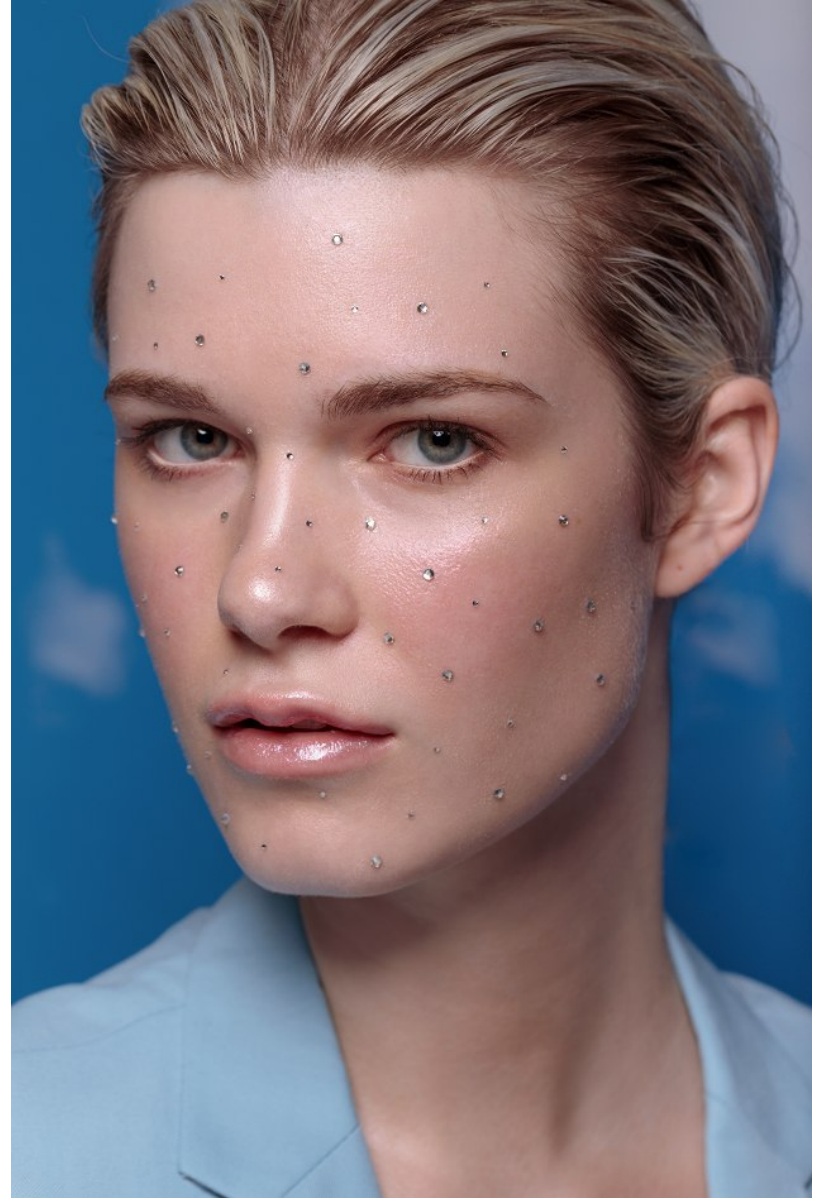

FENTON
MODEL MANAGEMENT

KARINA D

Height: 5'11" Dress: 2 US Bust: 32" Waist: 25" Hips: 36" Shoes: 8 US Hair: Blonde Eyes: Blue/Grey