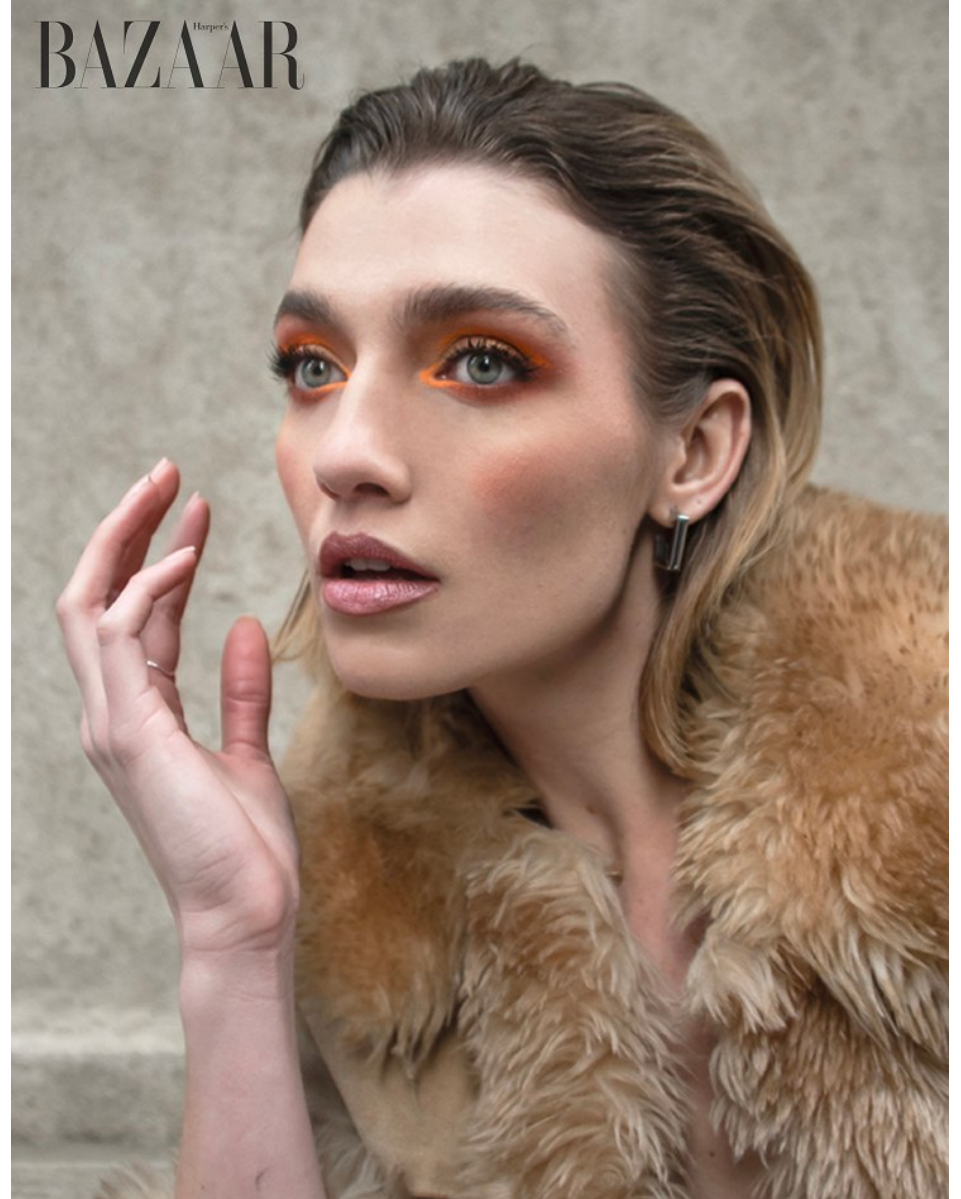

FENTON
MODEL MANAGEMENT

BETHANY D

Height: 5'11" Dress: 2 US Bust: 32" Waist: 25.5" Hips: 37" Shoes: 9.5 US Hair: Blonde Eyes: Green