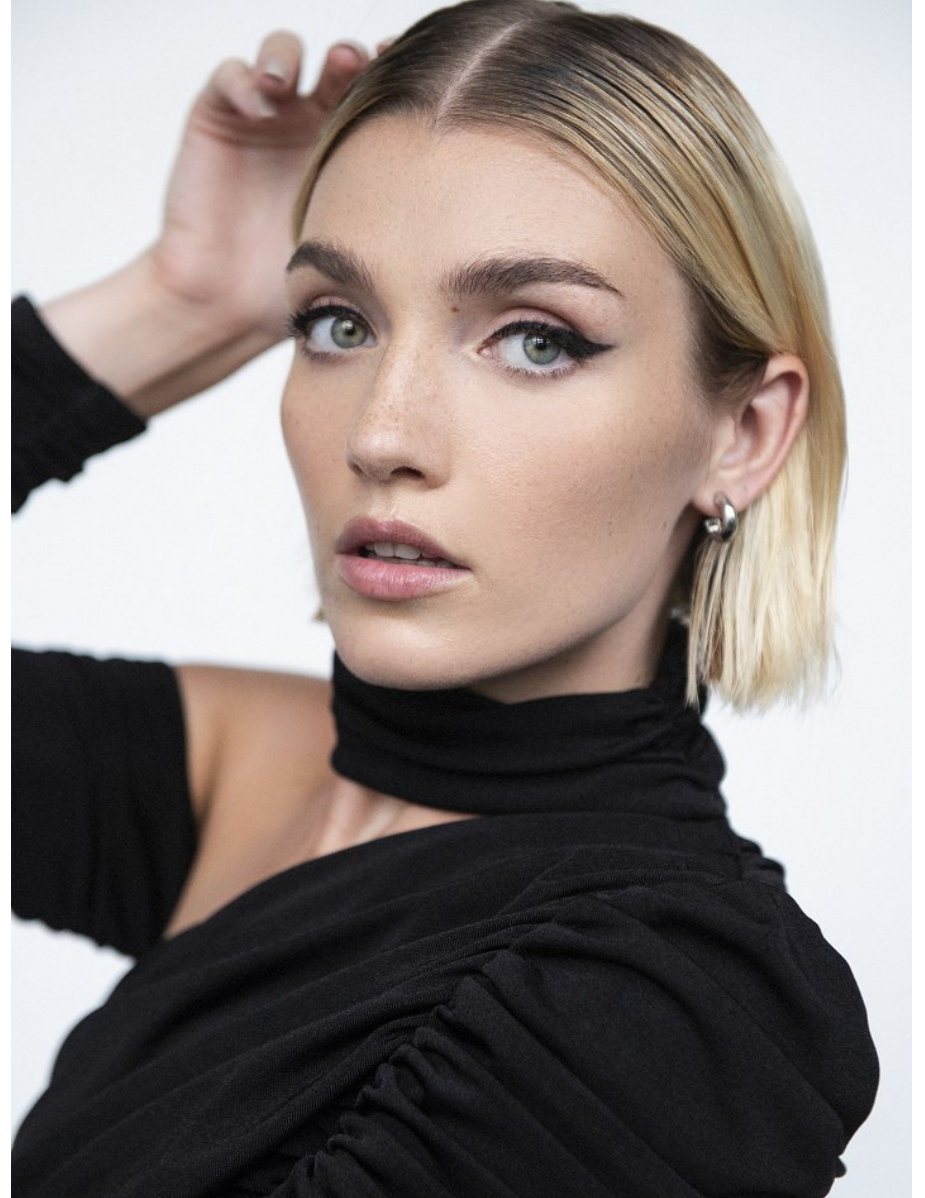

FENTON
MODEL MANAGEMENT

BETHANY D

Height: 5'11" Dress: 2 US Bust: 32" Waist: 25.5" Hips: 37" Shoes: 9.5 US Hair: Blonde Eyes: Green