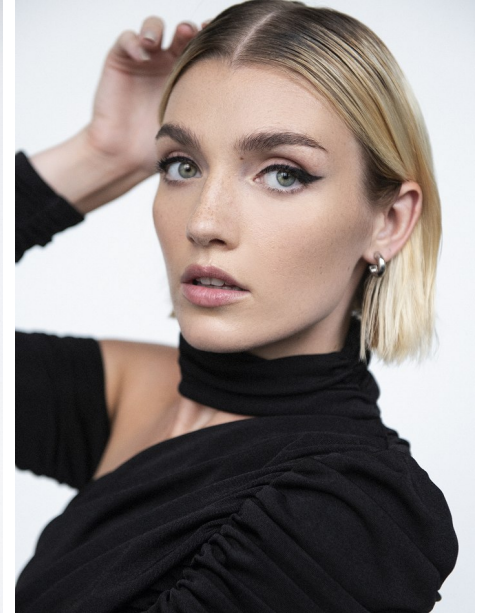

FENTON

MODEL MANAGEMENT

BETHANY D

Height: 5'11" Dress: 2 US Bust: 32" Waist: 25.5" Hips: 37" Shoes: 9.5 US Hair: Blonde Eyes: Green