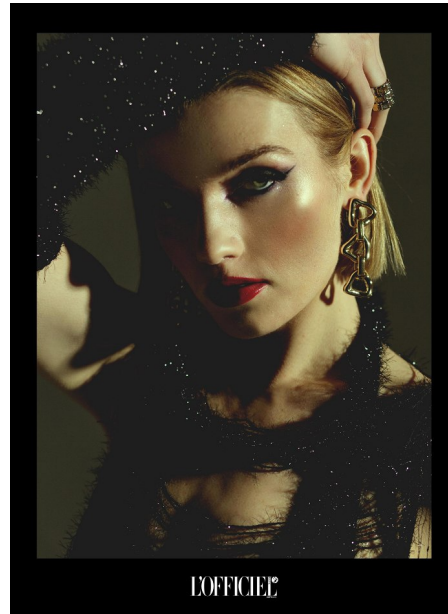

FENTON

MODEL MANAGEMENT

BETHANY D

Height: 5'11" Dress: 2 US Bust: 32" Waist: 25.5" Hips: 37" Shoes: 9.5 US Hair: Blonde Eyes: Green

FENTON

MODEL MANAGEMENT

BETHANY D

Height: 5'11" Dress: 2 US Bust: 32" Waist: 25.5" Hips: 37" Shoes: 9.5 US Hair: Blonde Eyes: Green

FENTON

MODEL MANAGEMENT

MALVIE

BETHANY D

Height: 5'11" Dress: 2 US Bust: 32" Waist: 25.5" Hips: 37" Shoes: 9.5 US Hair: Blonde Eyes: Green

FENTON

MODEL MANAGEMENT

L'OFFICIEL

L'OFFICIEL

BETHANY D

Height: 5'11" Dress: 2 US Bust: 32" Waist: 25.5" Hips: 37" Shoes: 9.5 US Hair: Blonde Eyes: Green

FENTON

MODEL MANAGEMENT

BETHANY D

Height: 5'11" Dress: 2 US Bust: 32" Waist: 25.5" Hips: 37" Shoes: 9.5 US Hair: Blonde Eyes: Green