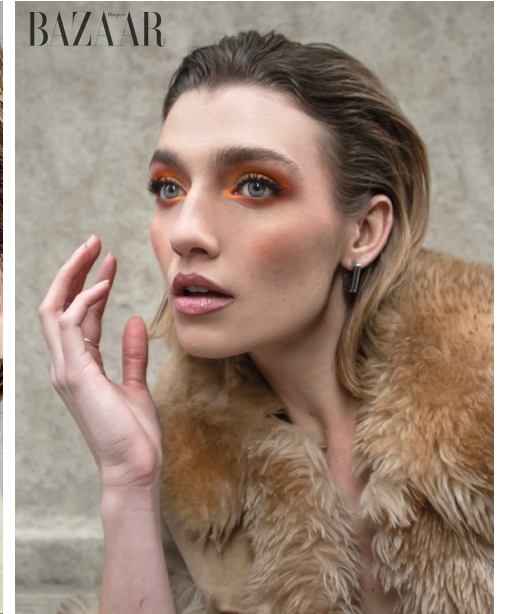

FENTON

MODEL MANAGEMENT

MALVIE

BETHANY D

Height: 5'11" Dress: 2 US Bust: 32" Waist: 25.5" Hips: 37" Shoes: 9.5 US Hair: Blonde Eyes: Green

FENTON

MODEL MANAGEMENT

BETHANY D

Height: 5'11" Dress: 2 US Bust: 32" Waist: 25.5" Hips: 37" Shoes: 9.5 US Hair: Blonde Eyes: Green

FENTON

MODEL MANAGEMENT

BETHANY D

Height: 5'11" Dress: 2 US Bust: 32" Waist: 25.5" Hips: 37" Shoes: 9.5 US Hair: Blonde Eyes: Green

MOEVIR®

MOEVIR®

18

13

FENTON

MODEL MANAGEMENT

BETHANY D

Height: 5'11" Dress: 2 US Bust: 32" Waist: 25.5" Hips: 37" Shoes: 9.5 US Hair: Blonde Eyes: Green