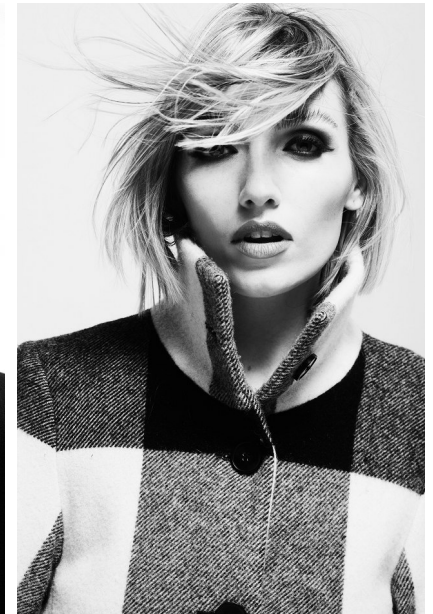

FENTON

MODEL MANAGEMENT

BETHANY D

Height: 5'11" Dress: 2 US Bust: 32" Waist: 25.5" Hips: 37" Shoes: 9.5 US Hair: Blonde Eyes: Green

FENTON

MODEL MANAGEMENT

BETHANY D

Height: 5'11" Dress: 2 US Bust: 32" Waist: 25.5" Hips: 37" Shoes: 9.5 US Hair: Blonde Eyes: Green

FENTON

MODEL MANAGEMENT

MALVIE

BETHANY D

Height: 5'11" Dress: 2 US Bust: 32" Waist: 25.5" Hips: 37" Shoes: 9.5 US Hair: Blonde Eyes: Green

FENTON

MODEL MANAGEMENT

L'OFFICIEL

L'OFFICIEL

BETHANY D

Height: 5'11" Dress: 2 US Bust: 32" Waist: 25.5" Hips: 37" Shoes: 9.5 US Hair: Blonde Eyes: Green

FENTON

MODEL MANAGEMENT

BETHANY D

Height: 5'11" Dress: 2 US Bust: 32" Waist: 25.5" Hips: 37" Shoes: 9.5 US Hair: Blonde Eyes: Green