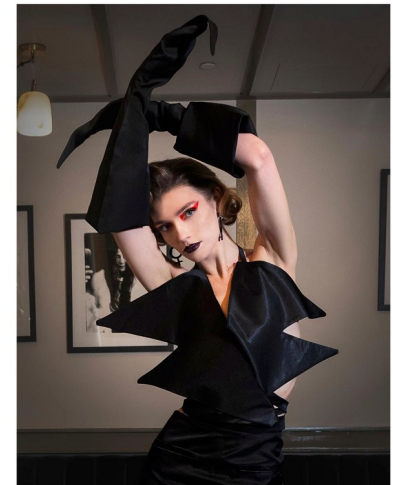

FENTON

MODEL MANAGEMENT

MALVIE

BETHANY D

Height: 5'11" Dress: 2 US Bust: 32" Waist: 25.5" Hips: 37" Shoes: 9.5 US Hair: Blonde Eyes: Green

FENTON

MODEL MANAGEMENT

BETHANY D

Height: 5'11" Dress: 2 US Bust: 32" Waist: 25.5" Hips: 37" Shoes: 9.5 US Hair: Blonde Eyes: Green

FENTON

MODEL MANAGEMENT

BETHANY D

Height: 5'11" Dress: 2 US Bust: 32" Waist: 25.5" Hips: 37" Shoes: 9.5 US Hair: Blonde Eyes: Green

MOEVIR®

MOEVIR®

18

13

FENTON

MODEL MANAGEMENT

BETHANY D

Height: 5'11" Dress: 2 US Bust: 32" Waist: 25.5" Hips: 37" Shoes: 9.5 US Hair: Blonde Eyes: Green

FENTON

MODEL MANAGEMENT

BETHANY D

Height: 5'11" Dress: 2 US Bust: 32" Waist: 25.5" Hips: 37" Shoes: 9.5 US Hair: Blonde Eyes: Green

FENTON

MODEL MANAGEMENT

BETHANY D

Height: 5'11" Dress: 2 US Bust: 32" Waist: 25.5" Hips: 37" Shoes: 9.5 US Hair: Blonde Eyes: Green