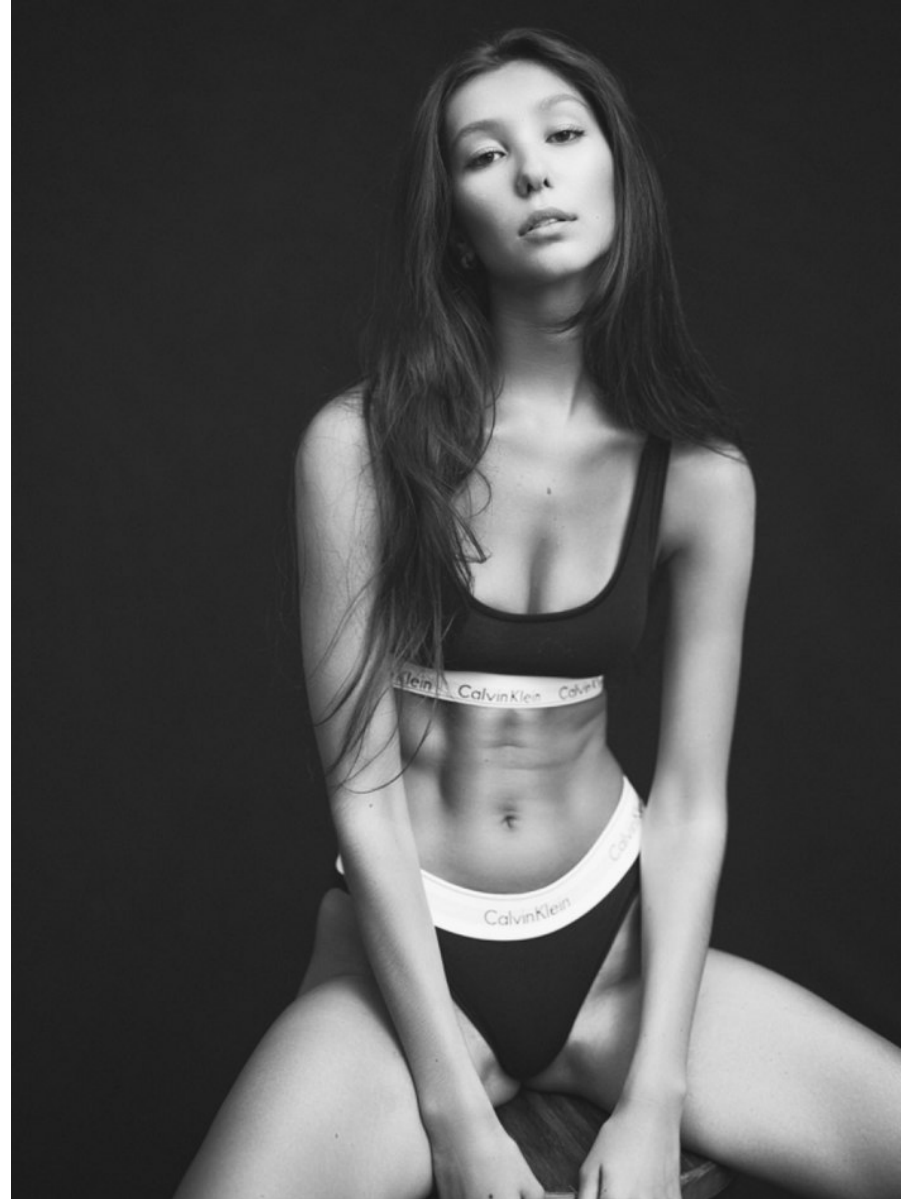

FENTON
MODEL MANAGEMENT

GABRIELLE D

Height: 5'11" Dress: 2-4 US Bust: 30" Waist: 23" Hips: 37" Shoes: 9 US Hair: Brown Eyes: Green/Brown