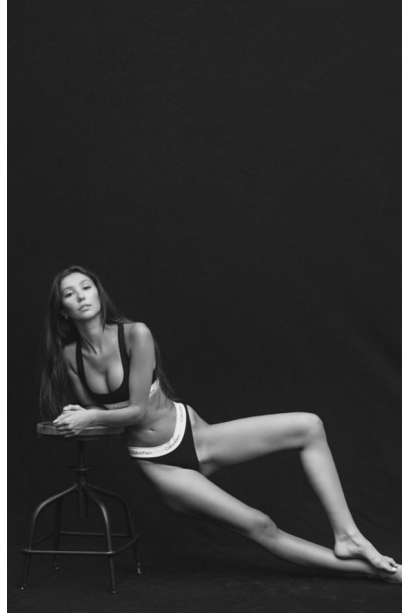

FENTON

MODEL MANAGEMENT

GABRIELLE D

Height: 5'11" Dress: 2-4 US Bust: 30" Waist: 23" Hips: 37" Shoes: 9 US Hair: Brown Eyes: Green/Brown