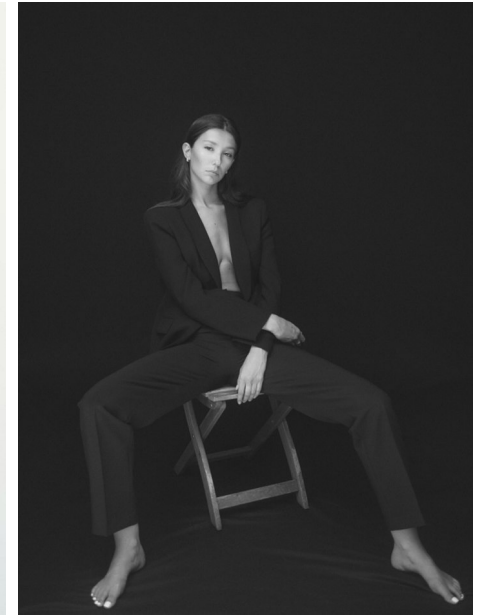

*FENTON*  
*MODEL MANAGEMENT*

*GABRIELLE D*

Height: 5'11" Dress: 2-4 US Bust: 30" Waist: 23" Hips: 37" Shoes: 9 US Hair: Brown Eyes: Green/Brown

## GABRIELLE D

Height: 5'11" Dress: 2-4 US Bust: 30" Waist: 23" Hips: 37" Shoes: 9 US Hair: Brown Eyes: Green/Brown