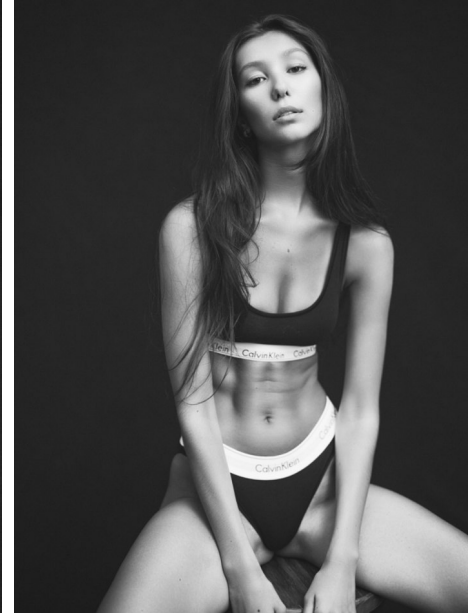

FENTON

MODEL MANAGEMENT

GABRIELLE D

Height: 5'11" Dress: 2-4 US Bust: 30" Waist: 23" Hips: 37" Shoes: 9 US Hair: Brown Eyes: Green/Brown