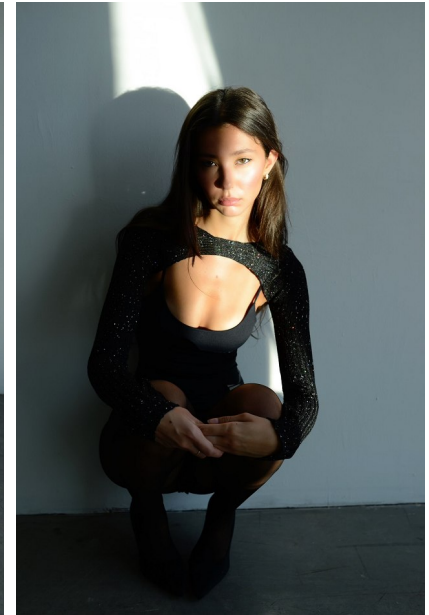

FENTON

MODEL MANAGEMENT

GABRIELLE D

Height: 5'11" Dress: 2-4 US Bust: 30" Waist: 23" Hips: 37" Shoes: 9 US Hair: Brown Eyes: Green/Brown