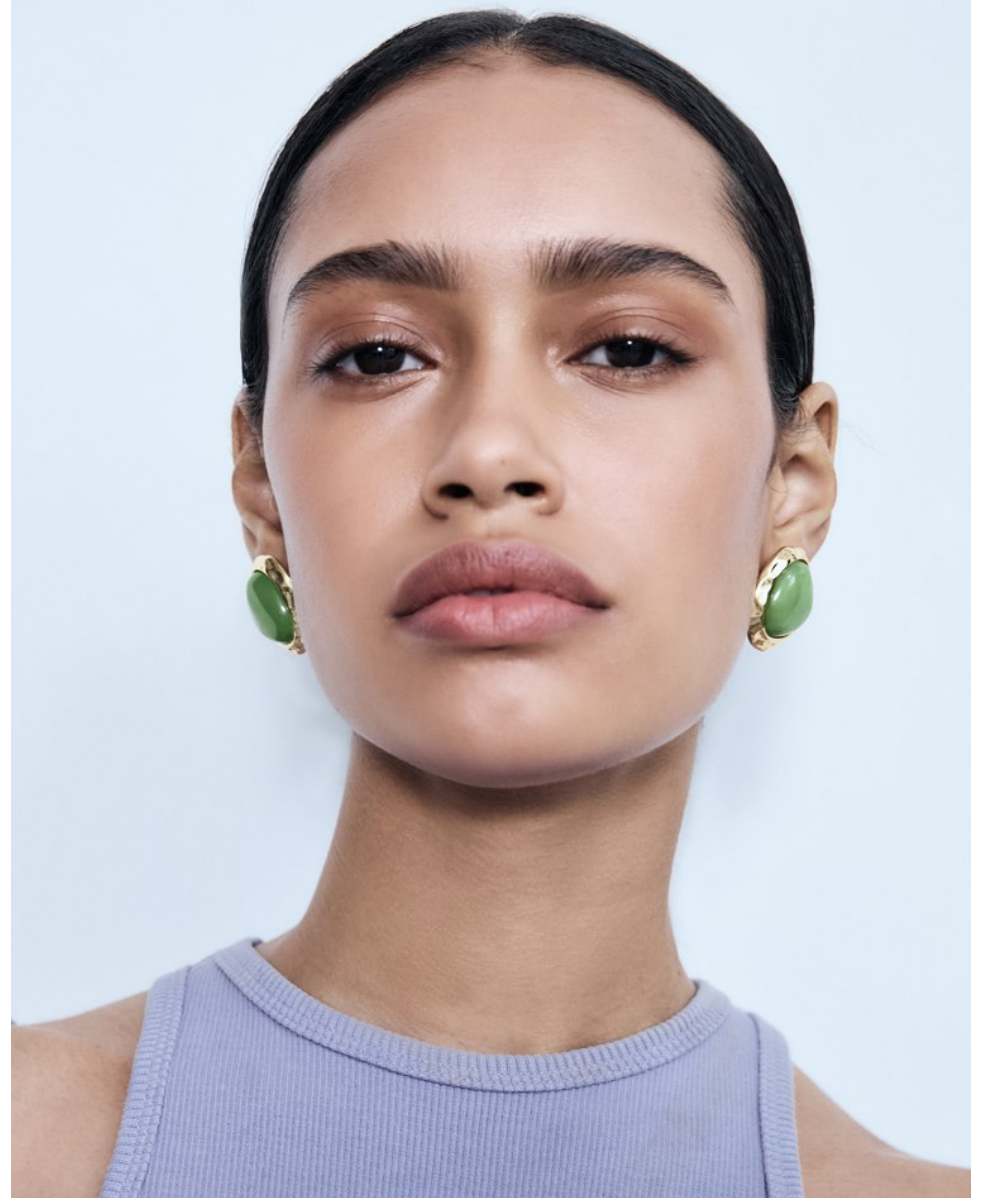

FENTON
MODEL MANAGEMENT

LYREHC

Height: 5'9" Dress: 0-2 US Bust: 32" Waist: 23" Hips: 34.5" Shoes: 9 US Hair: Brown Eyes: Brown

FENTON
MODEL MANAGEMENT

LYREHC

Height: 5'9" Dress: 0-2 US Bust: 32" Waist: 23" Hips: 34.5" Shoes: 9 US Hair: Brown Eyes: Brown