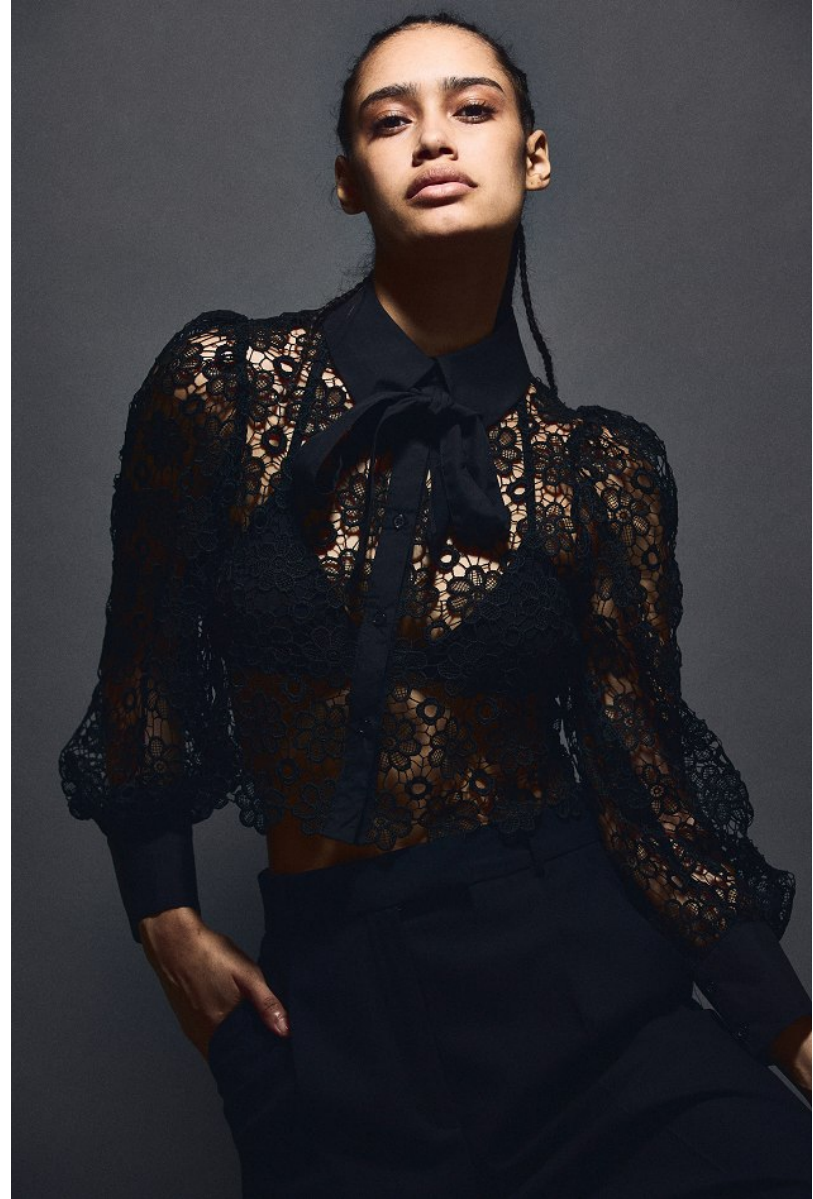

FENTON
MODEL MANAGEMENT

LYREHC

Height: 5'9" Dress: 0-2 US Bust: 32" Waist: 23" Hips: 34.5" Shoes: 9 US Hair: Brown Eyes: Brown

FENTON
MODEL MANAGEMENT

LYREHC

Height: 5'9" Dress: 0-2 US Bust: 32" Waist: 23" Hips: 34.5" Shoes: 9 US Hair: Brown Eyes: Brown