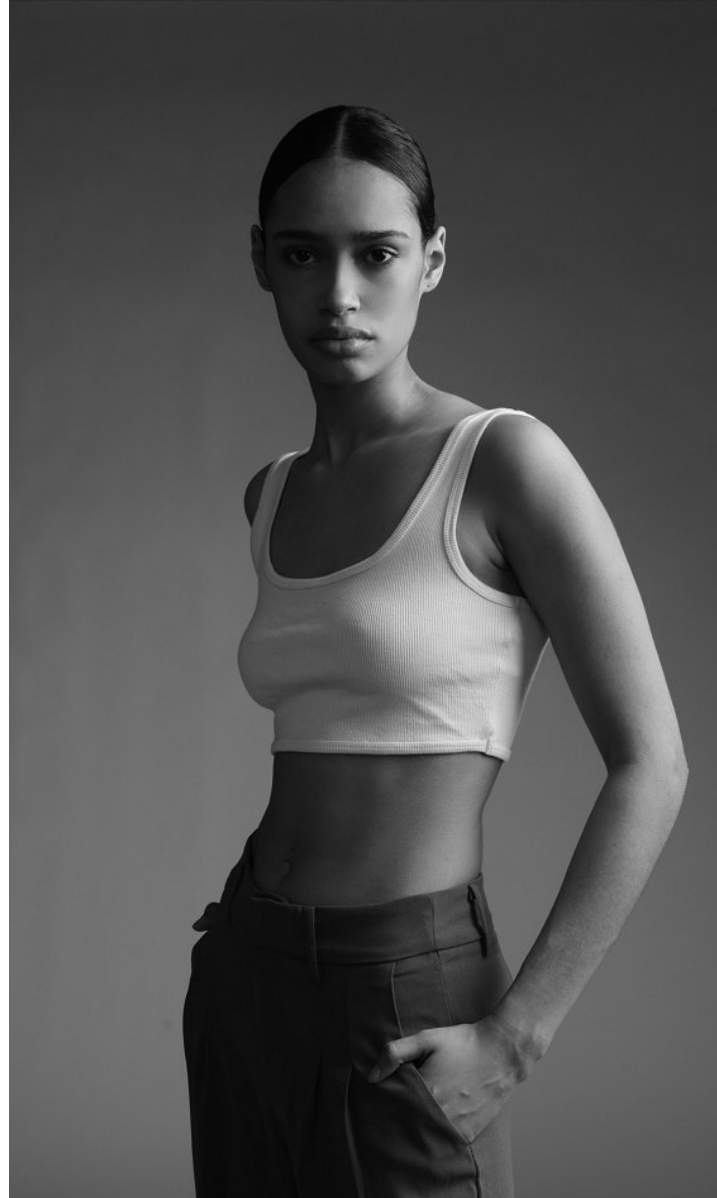

FENTON
MODEL MANAGEMENT

LYREHC

Height: 5'9" Dress: 0-2 US Bust: 32" Waist: 23" Hips: 34.5" Shoes: 9 US Hair: Brown Eyes: Brown