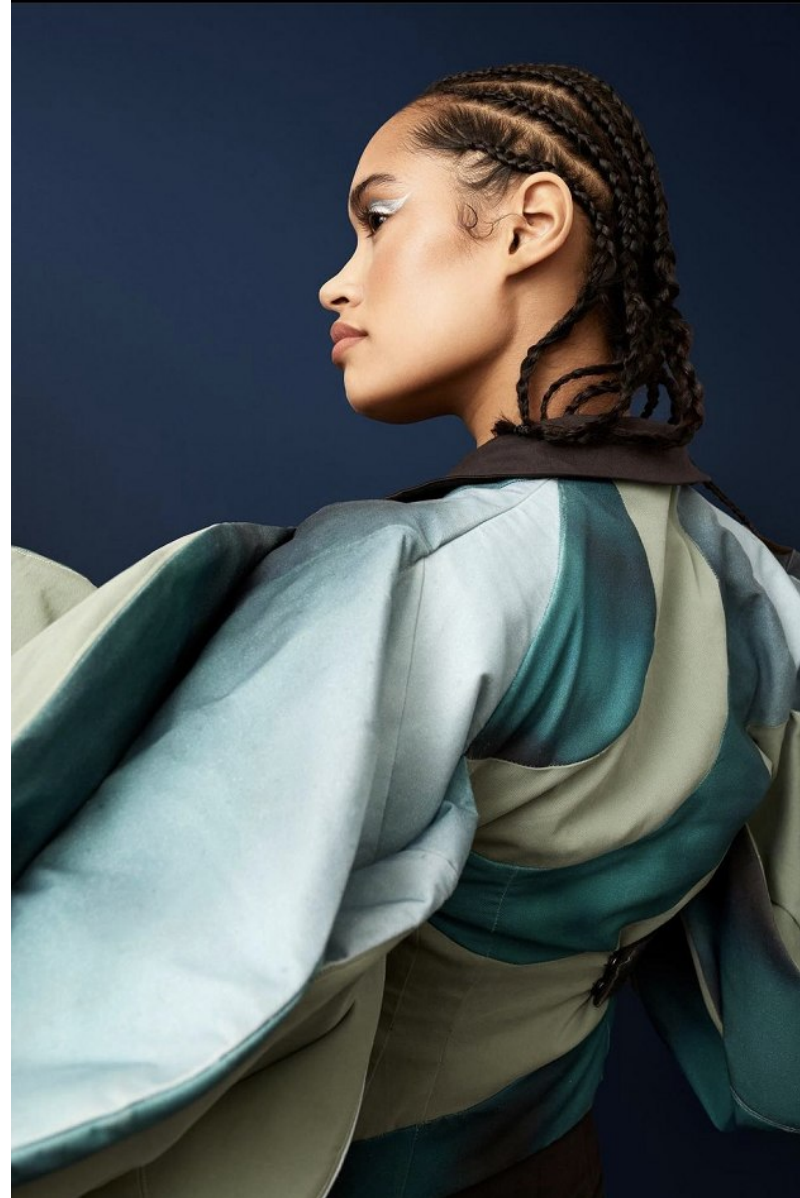

FENTON
MODEL MANAGEMENT

LYREHC

Height: 5'9" Dress: 0-2 US Bust: 32" Waist: 23" Hips: 34.5" Shoes: 9 US Hair: Brown Eyes: Brown