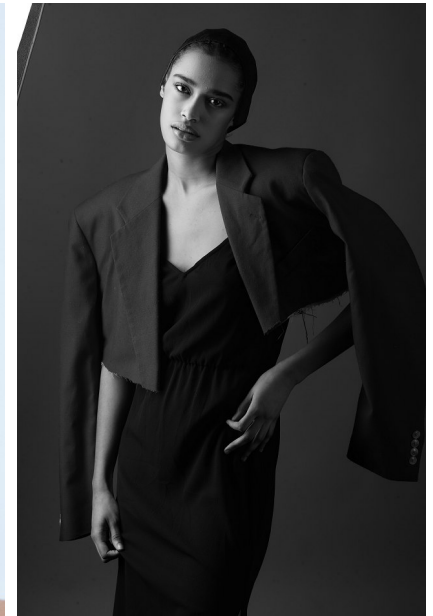

FENTON

MODEL MANAGEMENT

LYREHC

Height: 5'9" Dress: 0-2 US Bust: 32" Waist: 23" Hips: 34.5" Shoes: 9 US Hair: Brown Eyes: Brown