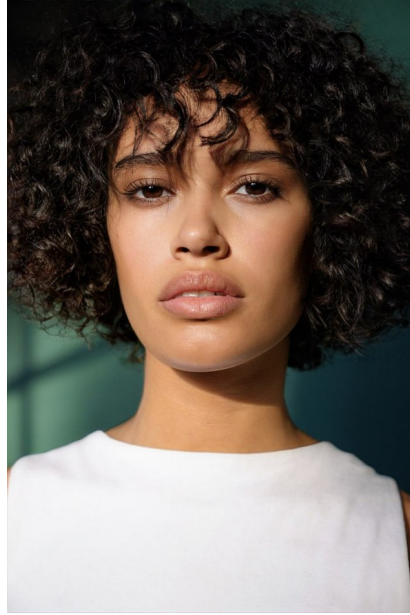

FENTON

MODEL MANAGEMENT

LYREHC

Height: 5'9" Dress: 0-2 US Bust: 32" Waist: 23" Hips: 34.5" Shoes: 9 US Hair: Brown Eyes: Brown