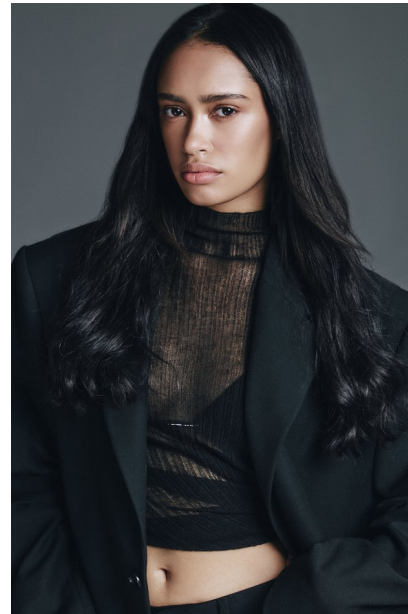

FENTON

MODEL MANAGEMENT

LYREHC

Height: 5'9" Dress: 0-2 US Bust: 32" Waist: 23" Hips: 34.5" Shoes: 9 US Hair: Brown Eyes: Brown