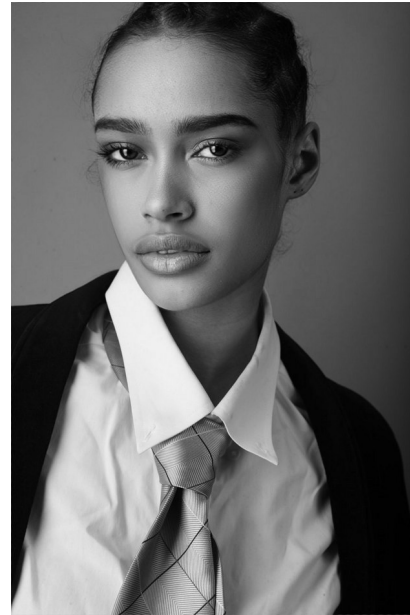

FENTON

MODEL MANAGEMENT

LYREHC

Height: 5'9" Dress: 0-2 US Bust: 32" Waist: 23" Hips: 34.5" Shoes: 9 US Hair: Brown Eyes: Brown