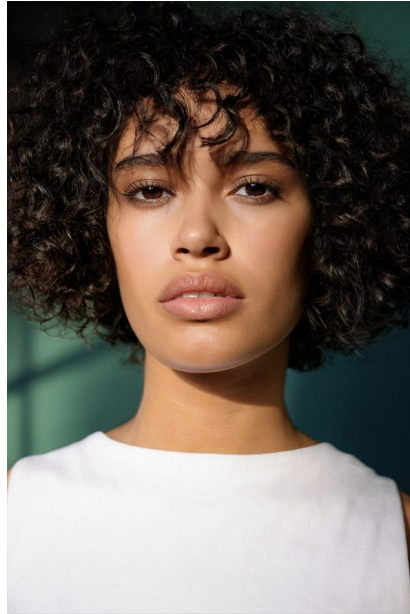

FENTON

MODEL MANAGEMENT

LYREHC

Height: 5'9" Dress: 0-2 US Bust: 32" Waist: 23" Hips: 34.5" Shoes: 9 US Hair: Brown Eyes: Brown

FENTON

MODEL MANAGEMENT

LYREHC

Height: 5'9" Dress: 0-2 US Bust: 32" Waist: 23" Hips: 34.5" Shoes: 9 US Hair: Brown Eyes: Brown