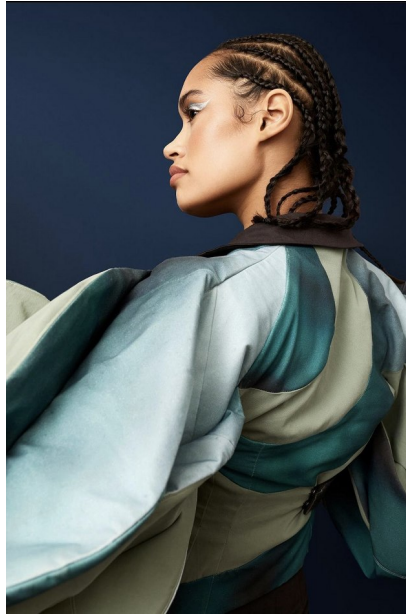

FENTON

MODEL MANAGEMENT

LYREHC

Height: 5'9" Dress: 0-2 US Bust: 32" Waist: 23" Hips: 34.5" Shoes: 9 US Hair: Brown Eyes: Brown