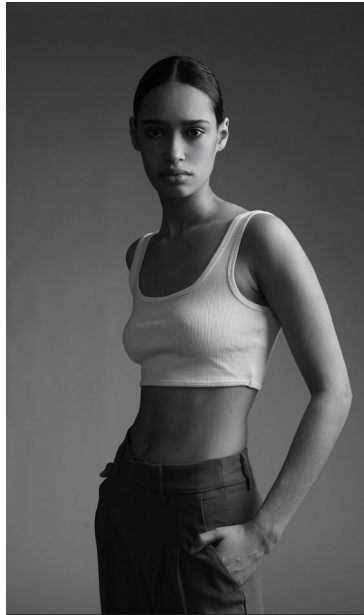

## LYREHC

Height: 5'9" Dress: 0-2 US Bust: 32" Waist: 23" Hips: 34.5" Shoes: 9 US Hair: Brown Eyes: Brown

# FENTON

MODEL MANAGEMENT

*LYREHC*

Height: 5'9" Dress: 0-2 US Bust: 32" Waist: 23" Hips: 34.5" Shoes: 9 US Hair: Brown Eyes: Brown