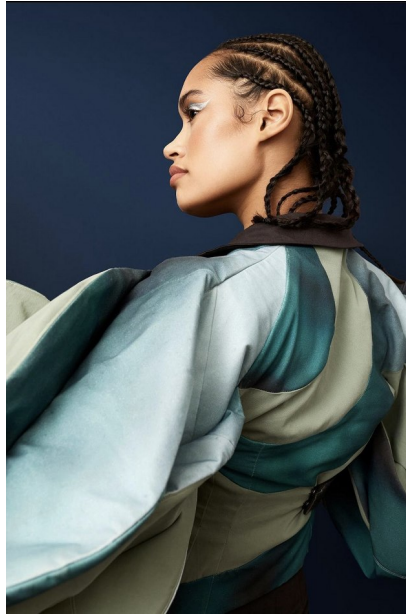

FENTON

MODEL MANAGEMENT

LYREHC

Height: 5'9" Dress: 0-2 US Bust: 32" Waist: 23" Hips: 34.5" Shoes: 9 US Hair: Brown Eyes: Brown

FENTON

MODEL MANAGEMENT

LYREHC

Height: 5'9" Dress: 0-2 US Bust: 32" Waist: 23" Hips: 34.5" Shoes: 9 US Hair: Brown Eyes: Brown