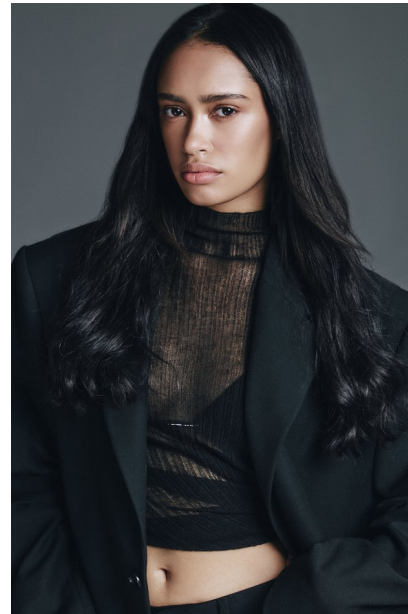

FENTON

MODEL MANAGEMENT

LYREHC

Height: 5'9" Dress: 0-2 US Bust: 32" Waist: 23" Hips: 34.5" Shoes: 9 US Hair: Brown Eyes: Brown

FENTON

MODEL MANAGEMENT

LYREHC

Height: 5'9" Dress: 0-2 US Bust: 32" Waist: 23" Hips: 34.5" Shoes: 9 US Hair: Brown Eyes: Brown