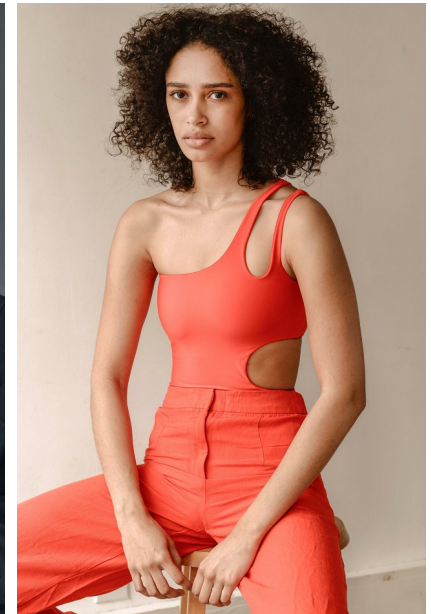

FENTON

MODEL MANAGEMENT

LYREHC

Height: 5'9" Dress: 0-2 US Bust: 32" Waist: 23" Hips: 34.5" Shoes: 9 US Hair: Brown Eyes: Brown

FENTON

MODEL MANAGEMENT

LYREHC

Height: 5'9" Dress: 0-2 US Bust: 32" Waist: 23" Hips: 34.5" Shoes: 9 US Hair: Brown Eyes: Brown