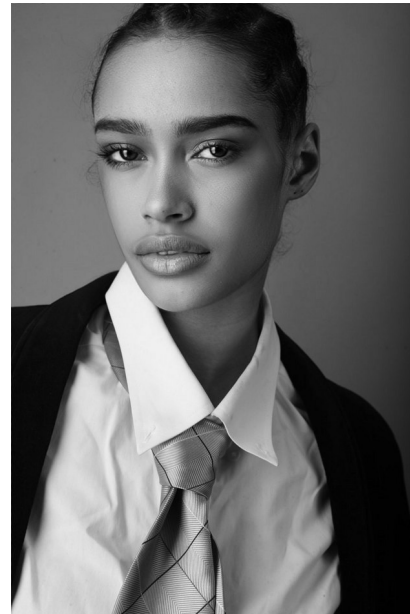

FENTON

MODEL MANAGEMENT

LYREHC

Height: 5'9" Dress: 0-2 US Bust: 32" Waist: 23" Hips: 34.5" Shoes: 9 US Hair: Brown Eyes: Brown

FENTON

MODEL MANAGEMENT

LYREHC

Height: 5'9" Dress: 0-2 US Bust: 32" Waist: 23" Hips: 34.5" Shoes: 9 US Hair: Brown Eyes: Brown