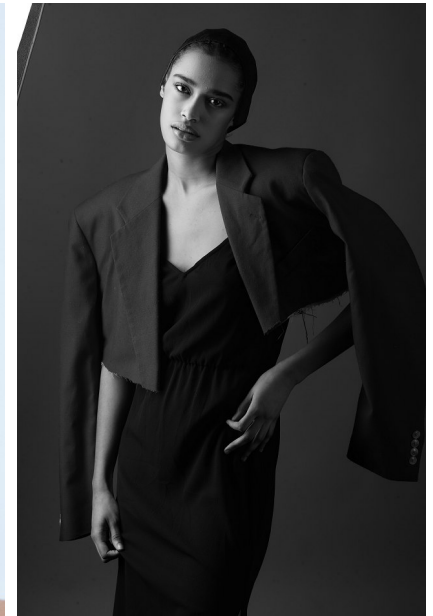

FENTON

MODEL MANAGEMENT

LYREHC

Height: 5'9" Dress: 0-2 US Bust: 32" Waist: 23" Hips: 34.5" Shoes: 9 US Hair: Brown Eyes: Brown

FENTON

MODEL MANAGEMENT

LYREHC

Height: 5'9" Dress: 0-2 US Bust: 32" Waist: 23" Hips: 34.5" Shoes: 9 US Hair: Brown Eyes: Brown