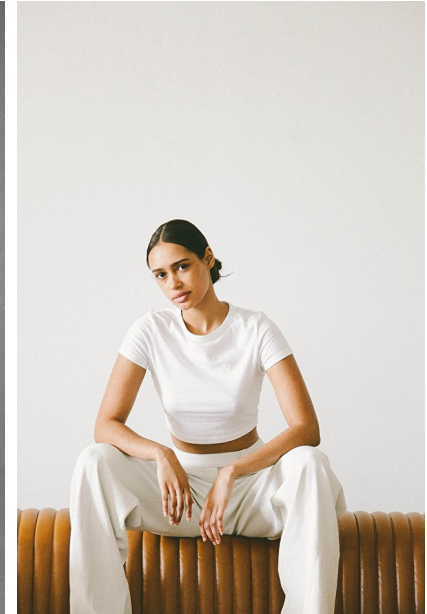

FENTON

MODEL MANAGEMENT

LYREHC

Height: 5'9" Dress: 0-2 US Bust: 32" Waist: 23" Hips: 34.5" Shoes: 9 US Hair: Brown Eyes: Brown

FENTON

MODEL MANAGEMENT

LYREHC

Height: 5'9" Dress: 0-2 US Bust: 32" Waist: 23" Hips: 34.5" Shoes: 9 US Hair: Brown Eyes: Brown