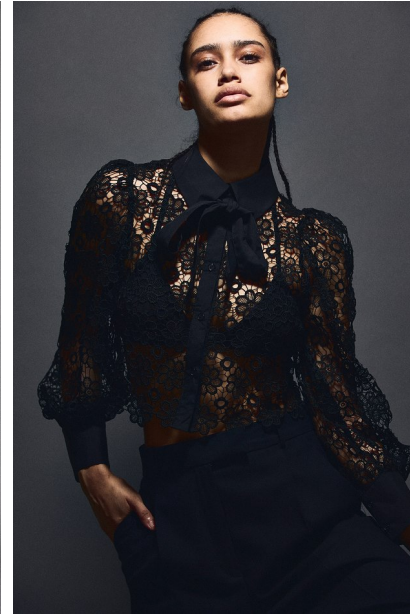

FENTON

MODEL MANAGEMENT

LYREHC

Height: 5'9" Dress: 0-2 US Bust: 32" Waist: 23" Hips: 34.5" Shoes: 9 US Hair: Brown Eyes: Brown

FENTON

MODEL MANAGEMENT

LYREHC

Height: 5'9" Dress: 0-2 US Bust: 32" Waist: 23" Hips: 34.5" Shoes: 9 US Hair: Brown Eyes: Brown