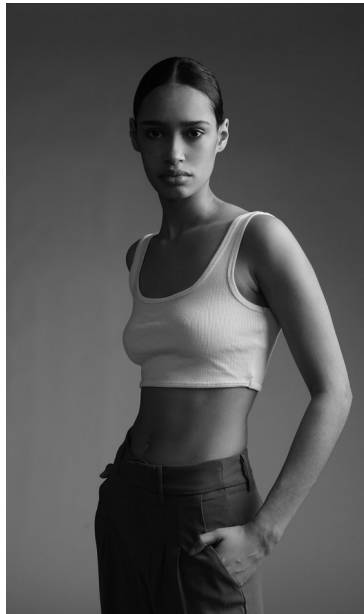

FENTON

MODEL MANAGEMENT

LYREHC

Height: 5'9" Dress: 0-2 US Bust: 32" Waist: 23" Hips: 34.5" Shoes: 9 US Hair: Brown Eyes: Brown

FENTON

MODEL MANAGEMENT

LYREHC

Height: 5'9" Dress: 0-2 US Bust: 32" Waist: 23" Hips: 34.5" Shoes: 9 US Hair: Brown Eyes: Brown