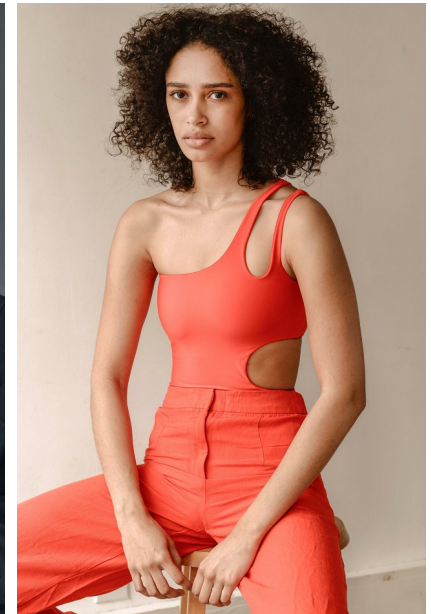

FENTON

MODEL MANAGEMENT

LYREHC

Height: 5'9" Dress: 0-2 US Bust: 32" Waist: 23" Hips: 34.5" Shoes: 9 US Hair: Brown Eyes: Brown