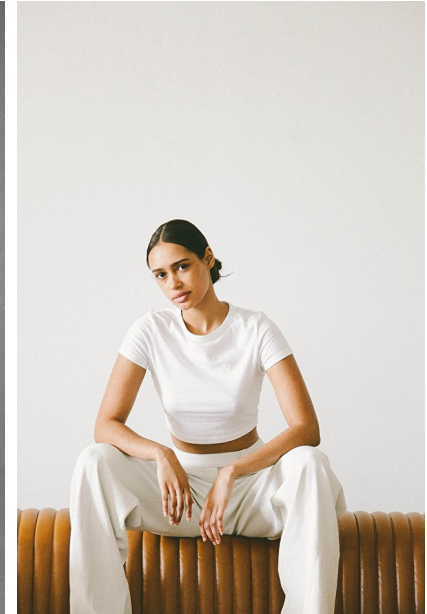

FENTON

MODEL MANAGEMENT

LYREHC

Height: 5'9" Dress: 0-2 US Bust: 32" Waist: 23" Hips: 34.5" Shoes: 9 US Hair: Brown Eyes: Brown