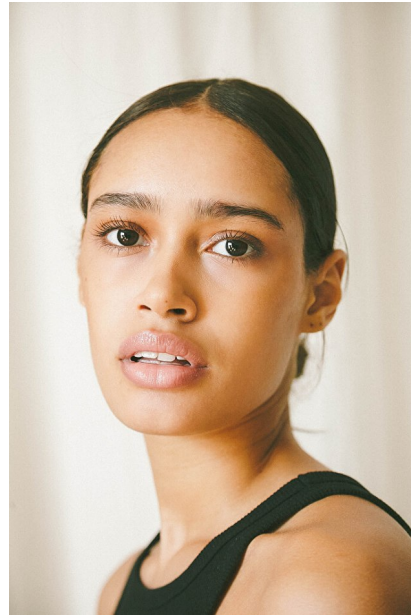

FENTON

MODEL MANAGEMENT

LYREHC

Height: 5'9" Dress: 0-2 US Bust: 32" Waist: 23" Hips: 34.5" Shoes: 9 US Hair: Brown Eyes: Brown