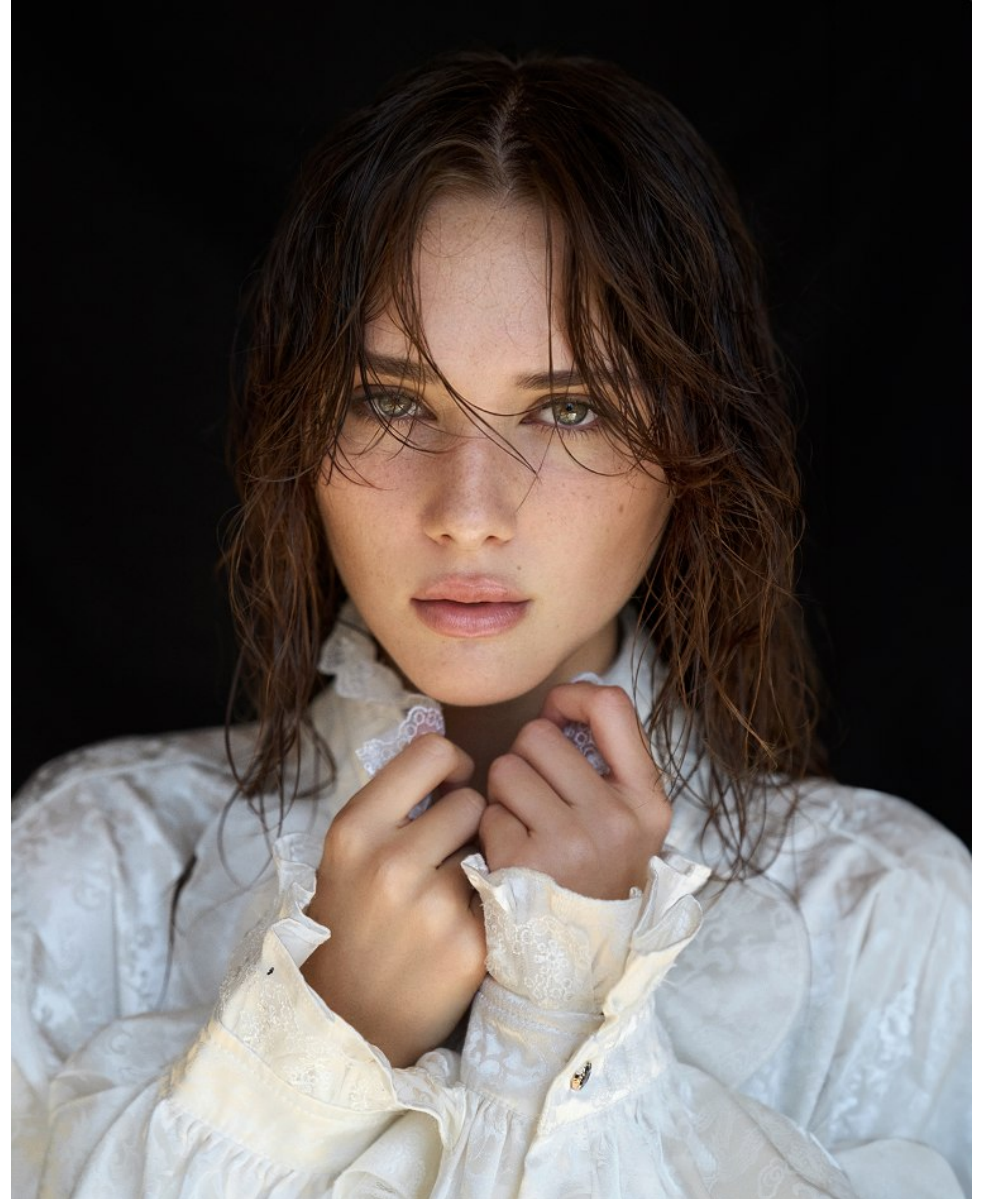

FENTON
MODEL MANAGEMENT

GILLIAN BLAIR

Height: 5'9" Dress: 2 US Bust: 32" Waist: 25" Hips: 35" Shoes: 8 US Hair: Brown Eyes: Green