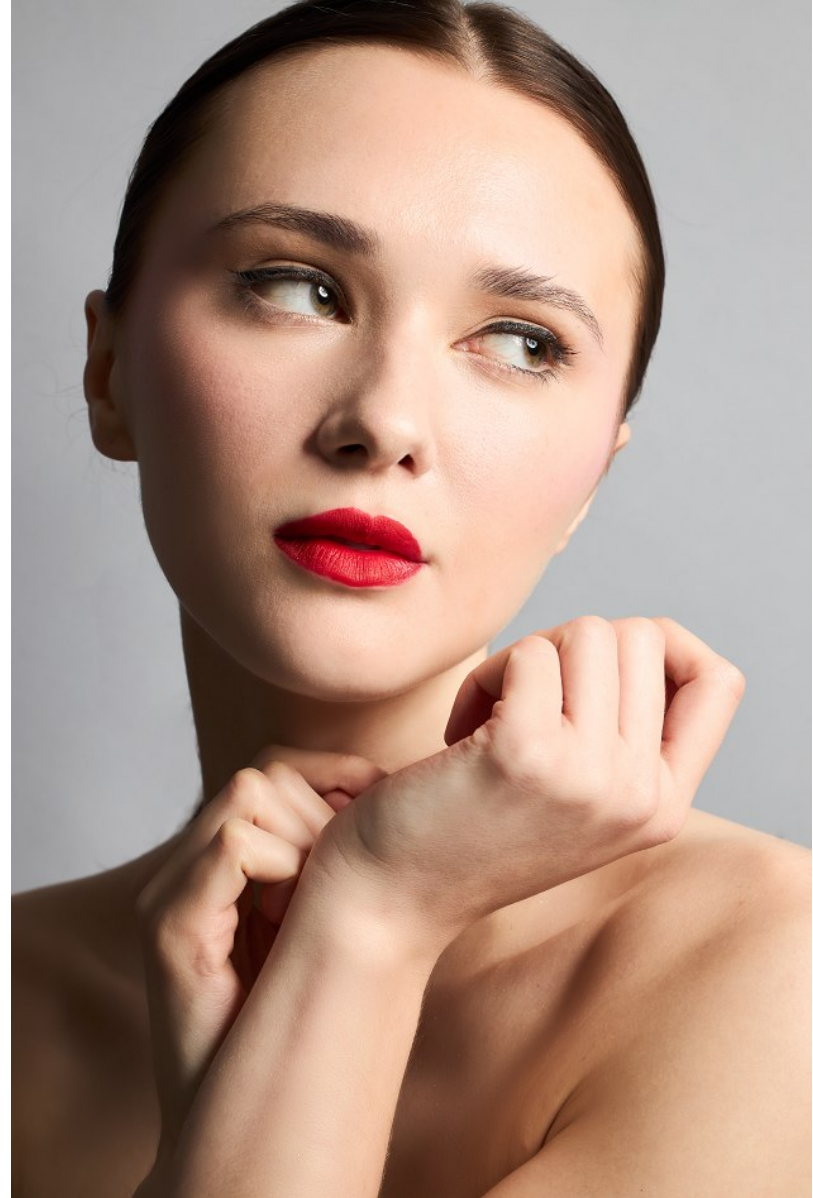

FENTON
MODEL MANAGEMENT

GILLIAN BLAIR

Height: 5'9" Dress: 2 US Bust: 32" Waist: 25" Hips: 35" Shoes: 8 US Hair: Brown Eyes: Green