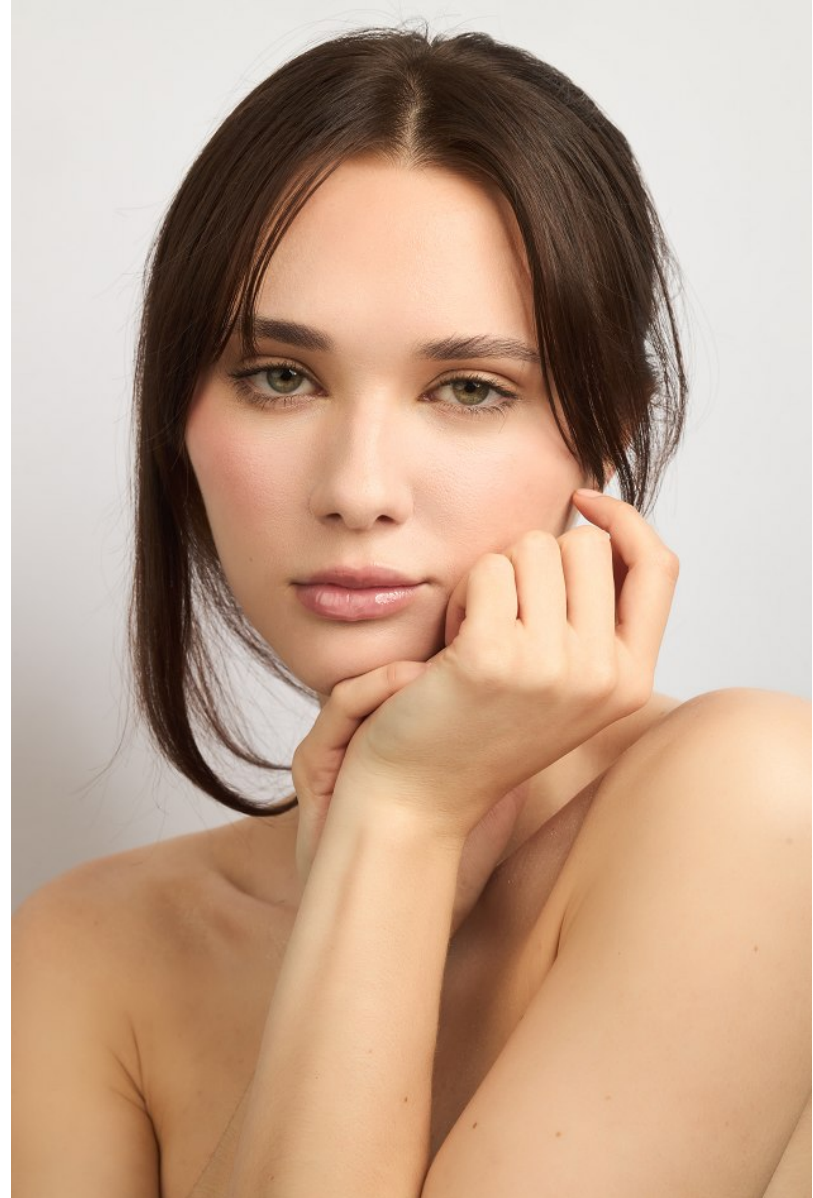

FENTON
MODEL MANAGEMENT

GILLIAN BLAIR

Height: 5'9" Dress: 2 US Bust: 32" Waist: 25" Hips: 35" Shoes: 8 US Hair: Brown Eyes: Green