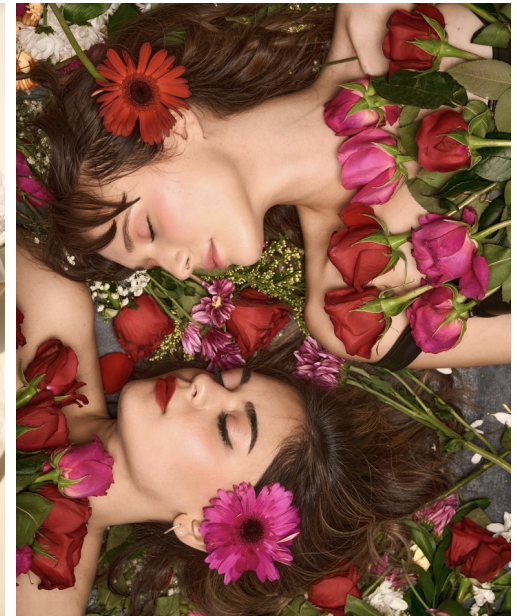

FENTON

MODEL MANAGEMENT

GILLIAN BLAIR

Height: 5'9" Dress: 2 US Bust: 32" Waist: 25" Hips: 35" Shoes: 8 US Hair: Brown Eyes: Green