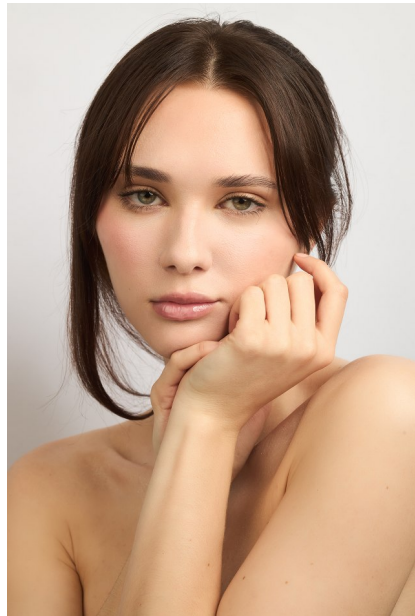

FENTON

MODEL MANAGEMENT

GILLIAN BLAIR

Height: 5'9" Dress: 2 US Bust: 32" Waist: 25" Hips: 35" Shoes: 8 US Hair: Brown Eyes: Green