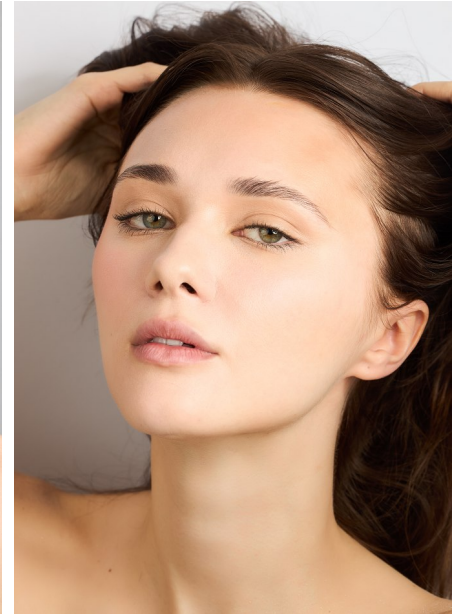

FENTON

MODEL MANAGEMENT

GILLIAN BLAIR

Height: 5'9" Dress: 2 US Bust: 32" Waist: 25" Hips: 35" Shoes: 8 US Hair: Brown Eyes: Green