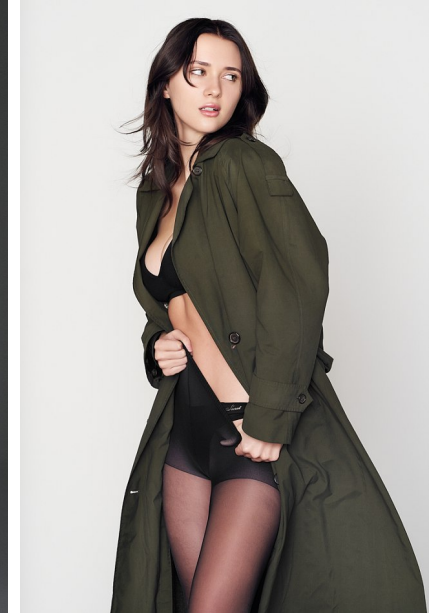

## GILLIAN BLAIR

Height: 5'9" Dress: 2 US Bust: 32" Waist: 25" Hips: 35" Shoes: 8 US Hair: Brown Eyes: Green