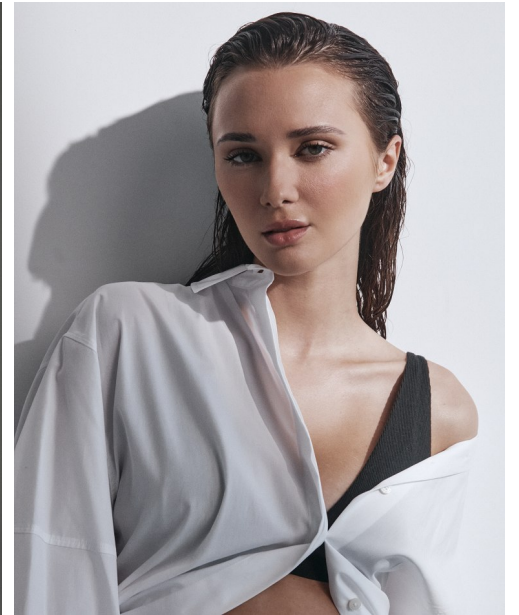

## GILLIAN BLAIR

Height: 5'9" Dress: 2 US Bust: 32" Waist: 25" Hips: 35" Shoes: 8 US Hair: Brown Eyes: Green