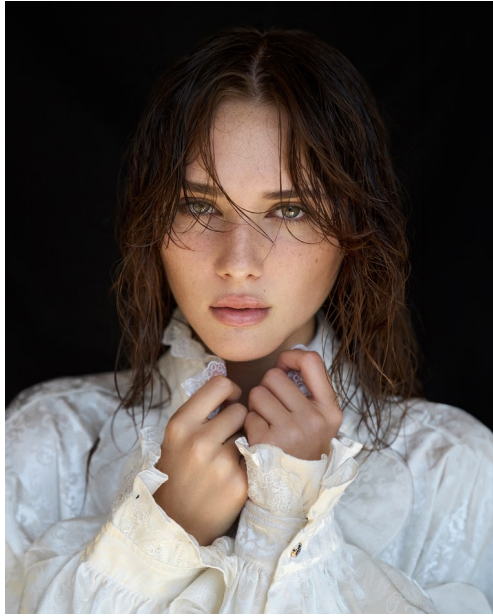

FENTON

MODEL MANAGEMENT

GILLIAN BLAIR

Height: 5'9" Dress: 2 US Bust: 32" Waist: 25" Hips: 35" Shoes: 8 US Hair: Brown Eyes: Green