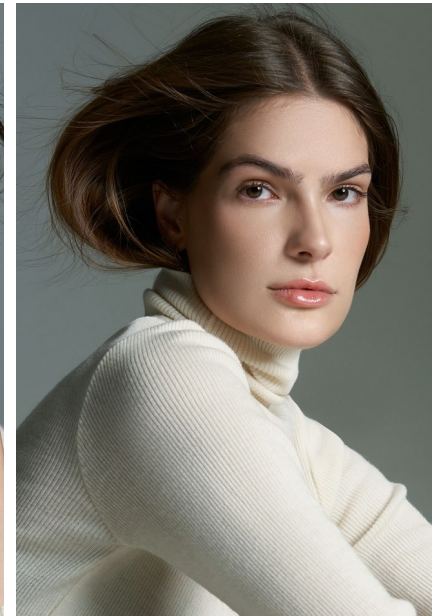

## IVY

Height: 5'9" Dress: 2 US Bust: 32" Waist: 25" Hips: 36" Shoes: 9.5 US Hair: Brown Eyes: Brown