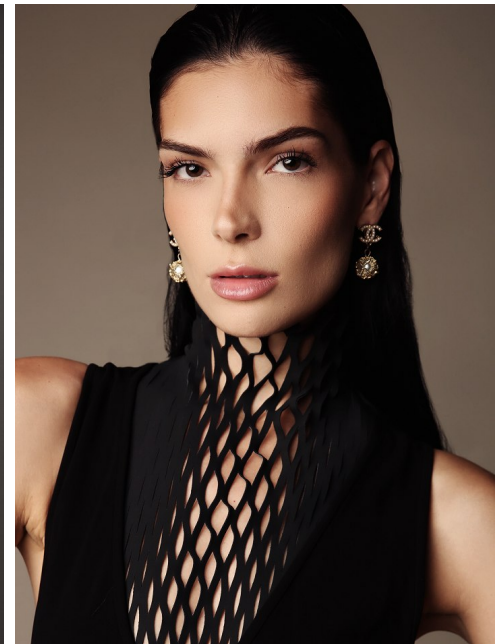

ABBY

Height: 5'9" Dress: 0-2 US Bust: 31" Waist: 24" Hips: 34.5" Shoes: 9.5 US
Hair: Dark Brown Eyes: Brown

FENTON
MODEL MANAGEMENT

Fenton Model Management, 207 East 63rd Street, Suite 1W, New York, NY 10065.
212-758-9500 | www.fentonmodels.com