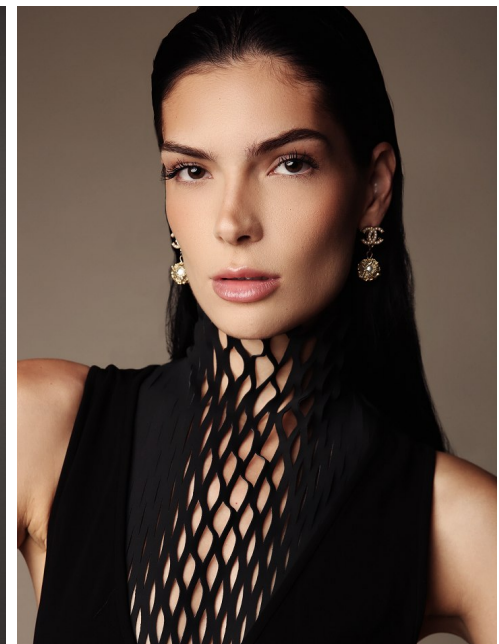

ABBY

Height: 5'9" Dress: 0-2 US Bust: 31" Waist: 24" Hips: 34.5" Shoes: 9.5 US
Hair: Dark Brown Eyes: Brown

FENTON
MODEL MANAGEMENT

Fenton Model Management, 207 East 63rd Street, Suite 1W, New York, NY 10065.
212-758-9500 | www.fentonmodels.com