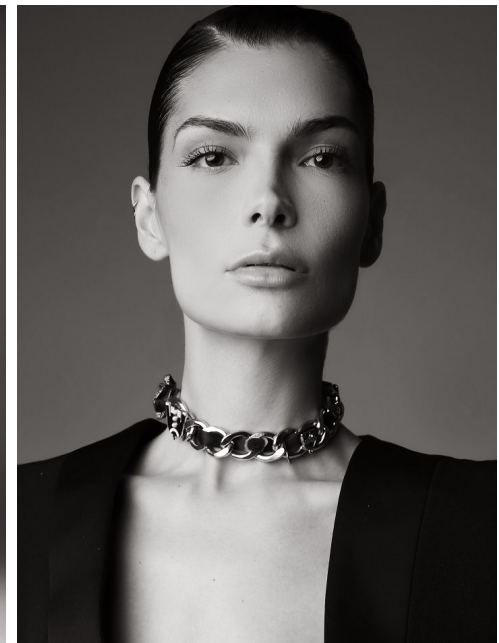

ABBY

Height: 5'9" Dress: 0-2 US Bust: 31" Waist: 24" Hips: 34.5" Shoes: 9.5 US
Hair: Dark Brown Eyes: Brown

FENTON
MODEL MANAGEMENT

Fenton Model Management, 207 East 63rd Street, Suite 1W, New York, NY 10065.
212-758-9500 | www.fentonmodels.com