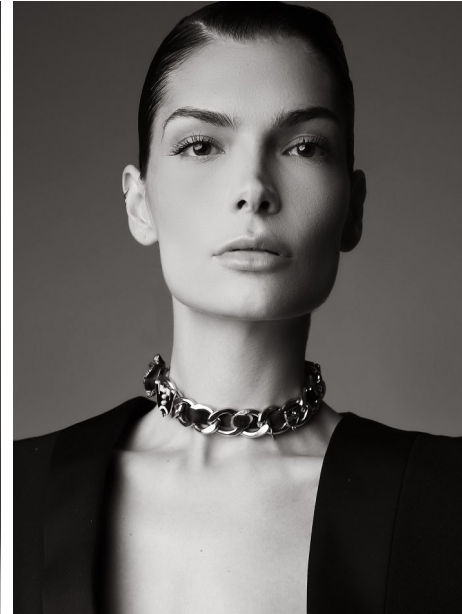

# FENTON

MODEL MANAGEMENT

ISSUE 21 VOL. 48

*ABBY*

Height: 5'9" Dress: 0-2 US Bust: 31" Waist: 24" Hips: 34.5" Shoes: 9.5 US Hair: Dark Brown Eyes: Brown

*FENTON*  
*MODEL MANAGEMENT*

*ABBY*

Height: 5'9" Dress: 0-2 US Bust: 31" Waist: 24" Hips: 34.5" Shoes: 9.5 US Hair: Dark Brown Eyes: Brown

## ABBY

Height: 5'9" Dress: 0-2 US Bust: 31" Waist: 24" Hips: 34.5" Shoes: 9.5 US Hair: Dark Brown Eyes: Brown