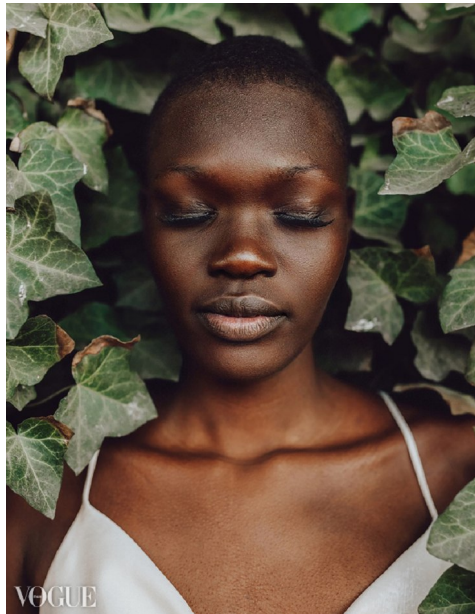

FENTON

MODEL MANAGEMENT

NANNY

Height: 5'9" Dress: 0-2 US Bust: 32" Waist: 24.5" Hips: 35" Shoes: 8.5 US Hair: Brown Eyes: Brown

FENTON

MODEL MANAGEMENT

NANNY

Height: 5'9" Dress: 0-2 US Bust: 32" Waist: 24.5" Hips: 35" Shoes: 8.5 US Hair: Brown Eyes: Brown