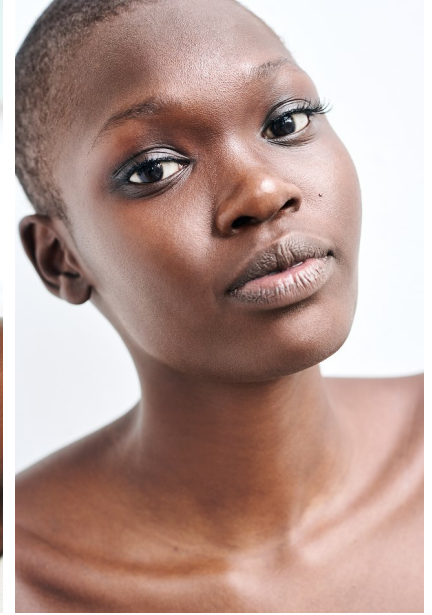

FENTON

MODEL MANAGEMENT

NANNY

Height: 5'9" Dress: 0-2 US Bust: 32" Waist: 24.5" Hips: 35" Shoes: 8.5 US Hair: Brown Eyes: Brown

FENTON

MODEL MANAGEMENT

NANNY

Height: 5'9" Dress: 0-2 US Bust: 32" Waist: 24.5" Hips: 35" Shoes: 8.5 US Hair: Brown Eyes: Brown