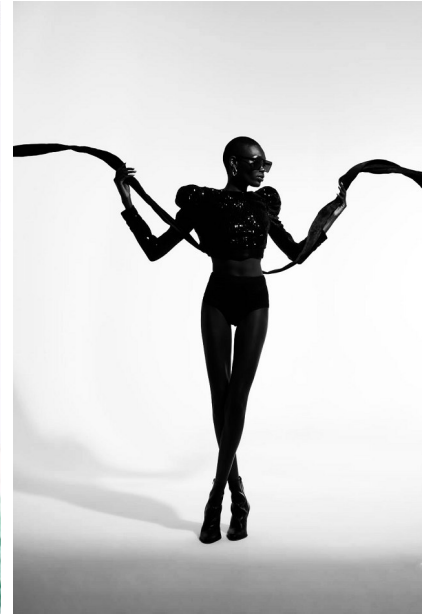

FENTON

MODEL MANAGEMENT

NANNY

Height: 5'9" Dress: 0-2 US Bust: 32" Waist: 24.5" Hips: 35" Shoes: 8.5 US Hair: Brown Eyes: Brown

FENTON

MODEL MANAGEMENT

NANNY

Height: 5'9" Dress: 0-2 US Bust: 32" Waist: 24.5" Hips: 35" Shoes: 8.5 US Hair: Brown Eyes: Brown