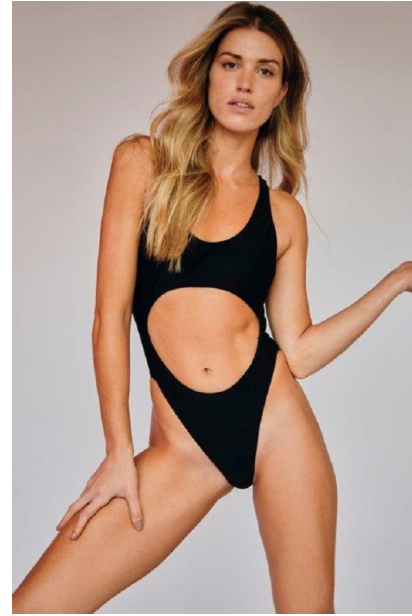

FENTON

MODEL MANAGEMENT

BRUNA

Height: 5'8" Dress: 2 US Bust: 32" Waist: 23.5" Hips: 35" Shoes: 9 US Hair: Blonde Eyes: Green