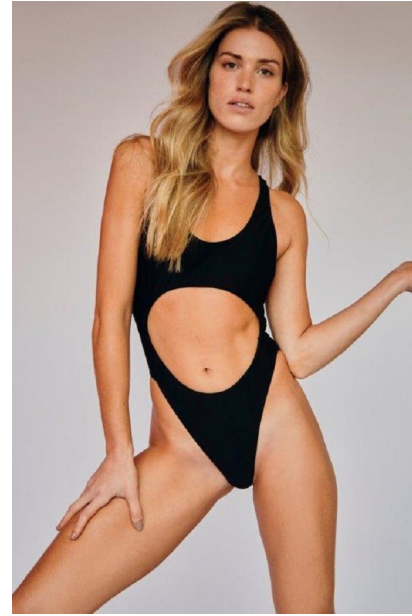

FENTON

MODEL MANAGEMENT

BRUNA

Height: 5'8" Dress: 2 US Bust: 32" Waist: 23.5" Hips: 34.5" Shoes: 9 US Hair: Blonde Eyes: Green