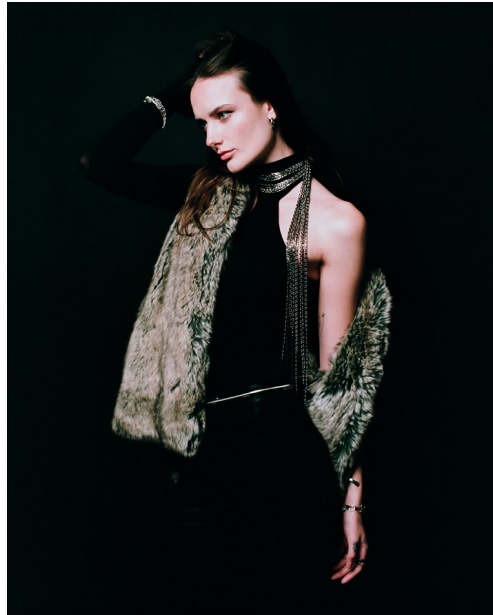

FENTON

MODEL MANAGEMENT

HARPER

Height: 5'11.5" Dress: 2-4 US Bust: 32" Waist: 26" Hips: 36" Shoes: 10 US Hair: Brown Eyes: Blue/Green

FENTON

MODEL MANAGEMENT

ROIDX

34

35

ROIDX

HARPER

Height: 5'11.5" Dress: 2-4 US Bust: 32" Waist: 26" Hips: 36" Shoes: 10 US Hair: Brown Eyes: Blue/Green

FENTON

MODEL MANAGEMENT

HARPER

Height: 5'11.5" Dress: 2-4 US Bust: 32" Waist: 26" Hips: 36" Shoes: 10 US Hair: Brown Eyes: Blue/Green

FENTON

MODEL MANAGEMENT

HARPER

Height: 5'11.5" Dress: 2-4 US Bust: 32" Waist: 26" Hips: 36" Shoes: 10 US Hair: Brown Eyes: Blue/Green

FENTON

MODEL MANAGEMENT

HARPER

Height: 5'11.5" Dress: 2-4 US Bust: 32" Waist: 26" Hips: 36" Shoes: 10 US Hair: Brown Eyes: Blue/Green