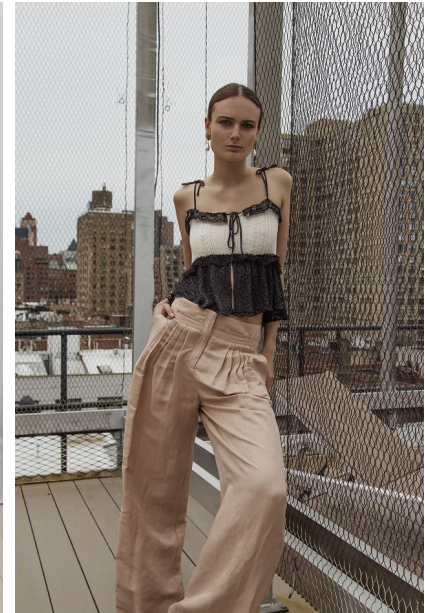

FENTON

MODEL MANAGEMENT

HARPER

Height: 5'11.5" Dress: 2-4 US Bust: 32" Waist: 26" Hips: 36" Shoes: 10 US Hair: Brown Eyes: Blue/Green

FENTON

MODEL MANAGEMENT

ROIDX

34

35

ROIDX

HARPER

Height: 5'11.5" Dress: 2-4 US Bust: 32" Waist: 26" Hips: 36" Shoes: 10 US Hair: Brown Eyes: Blue/Green

FENTON

MODEL MANAGEMENT

HARPER

Height: 5'11.5" Dress: 2-4 US Bust: 32" Waist: 26" Hips: 36" Shoes: 10 US Hair: Brown Eyes: Blue/Green

FENTON

MODEL MANAGEMENT

HARPER

Height: 5'11.5" Dress: 2-4 US Bust: 32" Waist: 26" Hips: 36" Shoes: 10 US Hair: Brown Eyes: Blue/Green

FENTON

MODEL MANAGEMENT

HARPER

Height: 5'11.5" Dress: 2-4 US Bust: 32" Waist: 26" Hips: 36" Shoes: 10 US Hair: Brown Eyes: Blue/Green