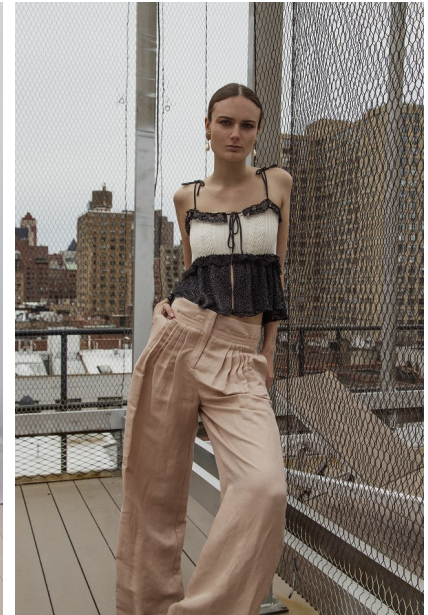

FENTON

MODEL MANAGEMENT

HARPER

Height: 5'11.5" Dress: 2-4 US Bust: 32" Waist: 26" Hips: 36" Shoes: 10 US Hair: Brown Eyes: Blue/Green

FENTON

MODEL MANAGEMENT

ROIDX

34

35

ROIDX

HARPER

Height: 5'11.5" Dress: 2-4 US Bust: 32" Waist: 26" Hips: 36" Shoes: 10 US Hair: Brown Eyes: Blue/Green

FENTON

MODEL MANAGEMENT

HARPER

Height: 5'11.5" Dress: 2-4 US Bust: 32" Waist: 26" Hips: 36" Shoes: 10 US Hair: Brown Eyes: Blue/Green

FENTON

MODEL MANAGEMENT

HARPER

Height: 5'11.5" Dress: 2-4 US Bust: 32" Waist: 26" Hips: 36" Shoes: 10 US Hair: Brown Eyes: Blue/Green

FENTON

MODEL MANAGEMENT

HARPER

Height: 5'11.5" Dress: 2-4 US Bust: 32" Waist: 26" Hips: 36" Shoes: 10 US Hair: Brown Eyes: Blue/Green