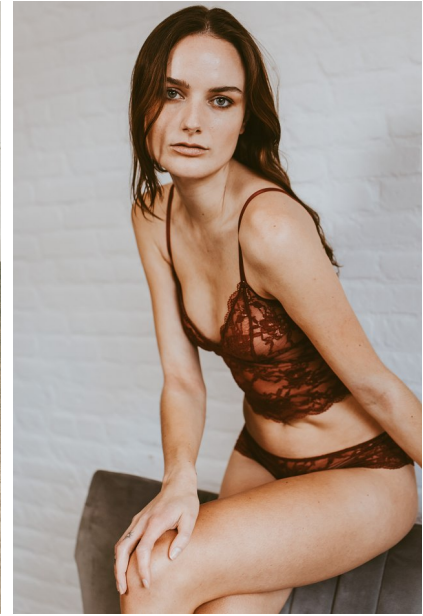

FENTON

MODEL MANAGEMENT

HARPER

Height: 5'11.5" Dress: 2-4 US Bust: 32" Waist: 26" Hips: 36" Shoes: 10 US Hair: Brown Eyes: Blue/Green

FENTON

MODEL MANAGEMENT

ROIDX

34

35

ROIDX

HARPER

Height: 5'11.5" Dress: 2-4 US Bust: 32" Waist: 26" Hips: 36" Shoes: 10 US Hair: Brown Eyes: Blue/Green

FENTON

MODEL MANAGEMENT

HARPER

Height: 5'11.5" Dress: 2-4 US Bust: 32" Waist: 26" Hips: 36" Shoes: 10 US Hair: Brown Eyes: Blue/Green

FENTON

MODEL MANAGEMENT

HARPER

Height: 5'11.5" Dress: 2-4 US Bust: 32" Waist: 26" Hips: 36" Shoes: 10 US Hair: Brown Eyes: Blue/Green

FENTON

MODEL MANAGEMENT

HARPER

Height: 5'11.5" Dress: 2-4 US Bust: 32" Waist: 26" Hips: 36" Shoes: 10 US Hair: Brown Eyes: Blue/Green