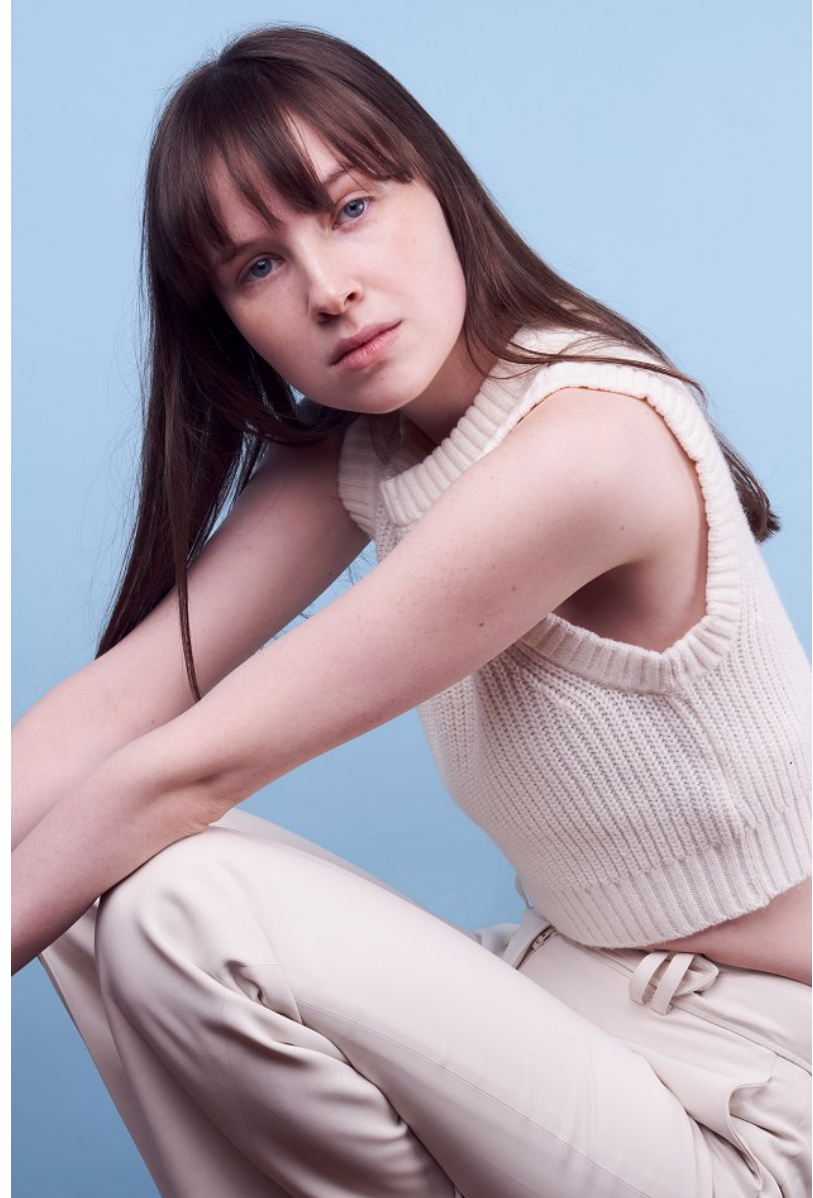

FENTON
MODEL MANAGEMENT

MEGAN C

Height: 5'8" Dress: 2-4 US Bust: 30" Waist: 26.5" Hips: 33.5" Shoes: 8 US Hair: Light Brown Eyes: Blue