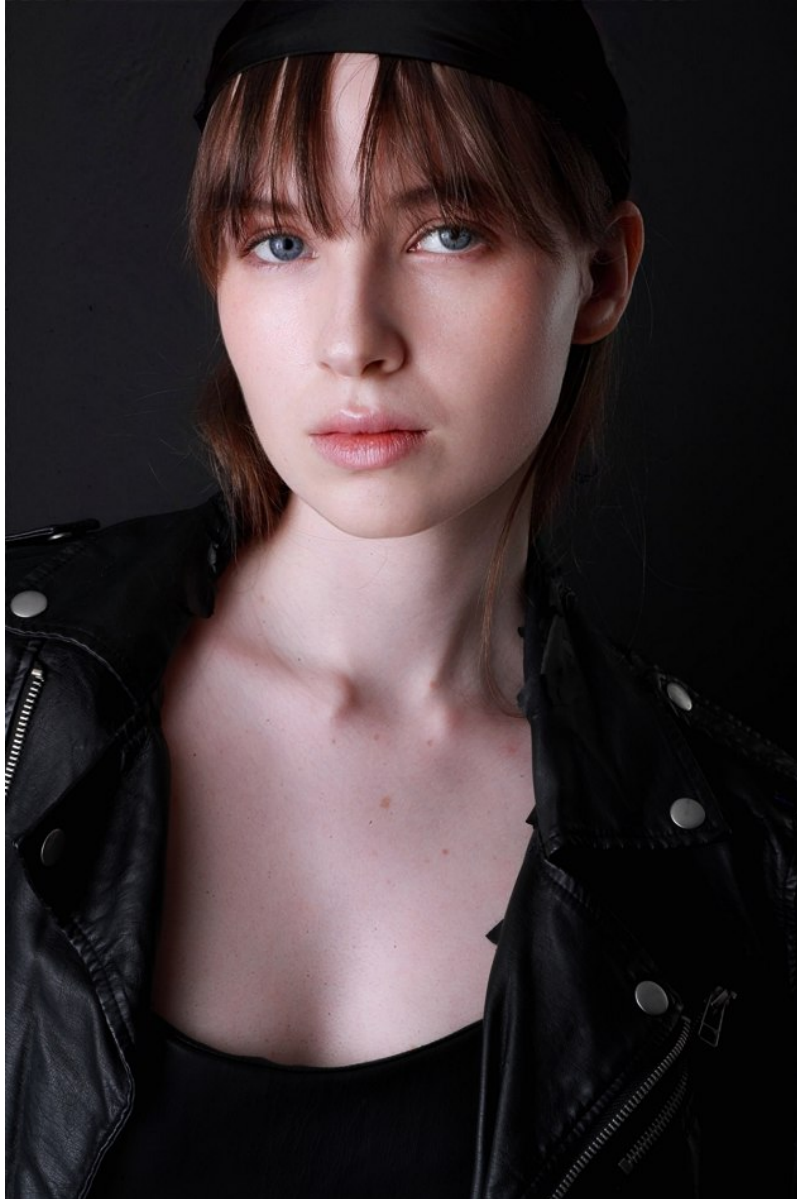

FENTON

MODEL MANAGEMENT

MEGAN C

Height: 5'8" Dress: 2-4 US Bust: 30" Waist: 26.5" Hips: 33.5" Shoes: 8 US Hair: Light Brown Eyes: Blue

FENTON
MODEL MANAGEMENT

MEGAN C

Height: 5'8" Dress: 2-4 US Bust: 30" Waist: 26.5" Hips: 33.5" Shoes: 8 US Hair: Light Brown Eyes: Blue